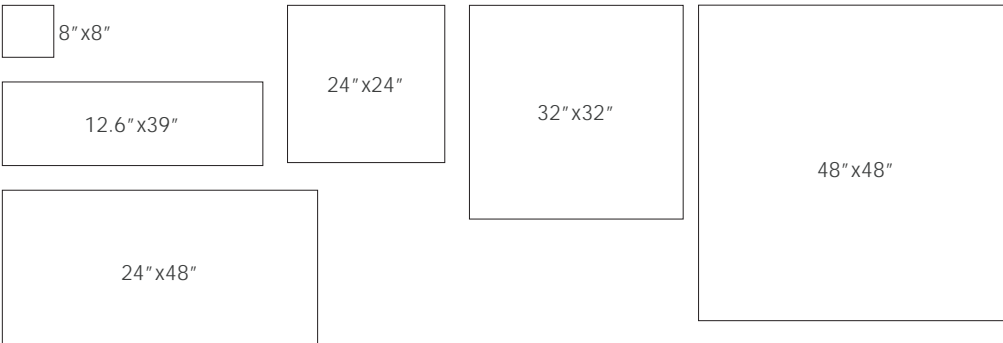

Finish & Thickness

Matte, Matte & Glossy | 8mm, 8.8mm, 9mm, 10mm, 11mm
Finish varies per size and color – Refer to Color•Size•Finish Matrix

Lead Time

8-10 Weeks

Location

Spain

Body Type	Shade Variation
Ceramic • Glazed Non Color-Body Porcelain	V3

2024v1

Sizes

Mosaic

2" x 2" Mosaic on 12" x 12" x 9mm Sheet Matte | Porcelain

Decor

Bands 8"x8"x8mm Matte & Glossy | This product consists of three designs in different colors. | Porcelain

Greige & White

Taupe & White