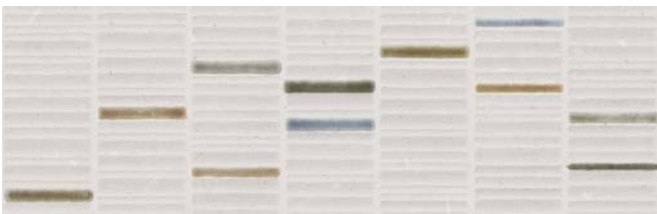

Multicolor Arc

Description

Sprinkles - the perfect way to bring a playful twist to traditional terrazzo. Delightful patterns create unexpected spaces while creating a striking cohesion between floors and walls. Each background hue finds its perfect complement in the organic shapes that inspired the naming of this collection.

Abstract 8"x8"x8mm Matte | This product consists of randomly mixed designs. Examples are shown below. | Porcelain

Multicolor

Decor

Arcs 8"x8"x8mm Matte | This product consists of randomly mixed designs. Examples are shown below. | Porcelain

Multicolor

Angles 8"x8"x8mm Matte | This product consists of randomly mixed designs. Examples are shown below.

Multicolor

Dash 8"x8"x8mm Matte | Porcelain

White

Diagonal 8"x8"x8mm Matte | Porcelain

White

Oblong 12.6"x39"x11mm Matte | Ceramic

Micro White Stacked Mix

Micro White Stacked

Color•Size•Finish Matrix

Color — Size & Thickness						
Porcelain	White	Greige	Taupe	Green	Blue	Clay
8" x 8" x 8mm Non-Rectified	Matte	Matte	Matte	Matte	Matte	Matte
24" x 24" x 8.8mm Non-Rectified	Matte	Matte	Matte	Matte	Matte	Matte
24" x 48" x 11mm Rectified	Matte	Matte	Matte	Matte	Matte	Matte
32" x 32" x 10mm Rectified	Matte	Matte	Matte	Matte	Matte	Matte
48" x 48" x 11mm Rectified	Matte	Matte	Matte	Matte	Matte	Matte