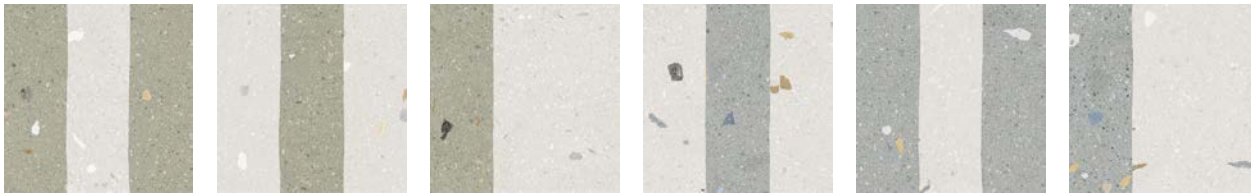

Blue & White

Green & White