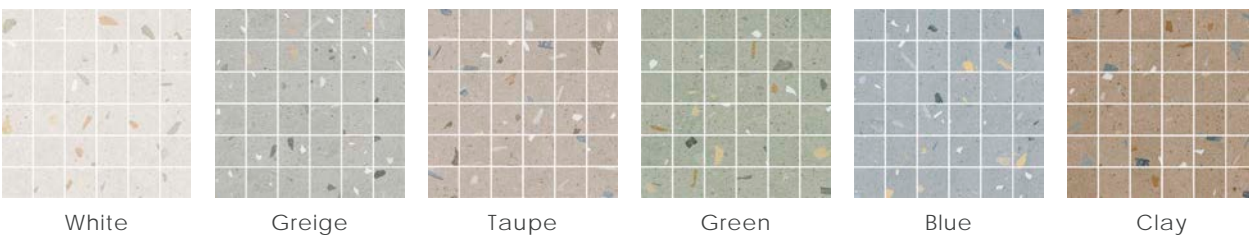

2024v1

Sizes

Mosaic

2" x 2" Mosaic on 12" x 12" x 9mm Sheet Matte | Porcelain

Decor

Bands 8"x8"x8mm Matte & Glossy | This product consists of three designs in different colors. | Porcelain

Greige & White

Taupe & White

Green & White

Blue & White

Clay & White

Greige

Taupe

Green

Blue

Clay