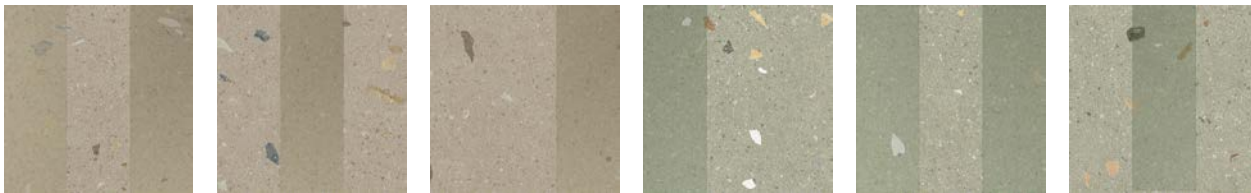

Green

Taupe