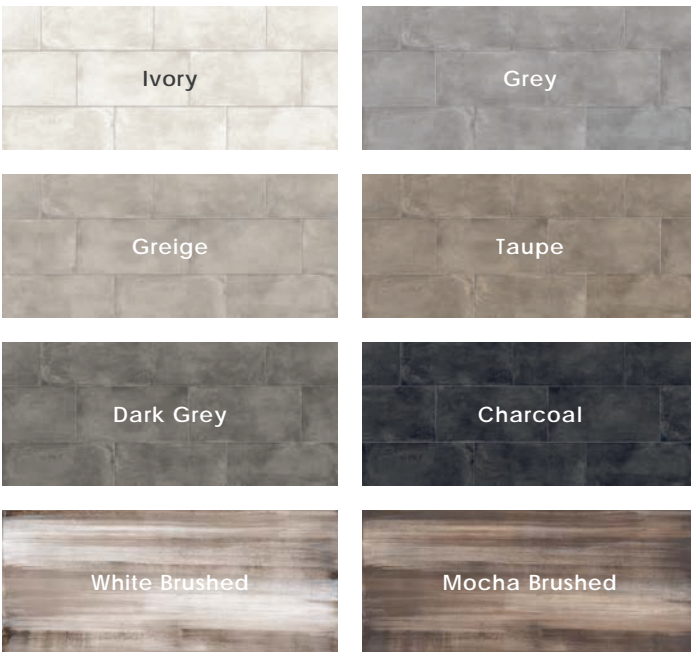

Charcoal

## Description

Stained Concrete porcelain tile brings a clean, industrial design to your interior and exterior spaces. A perfect blend of shades representative of a true concrete that has been stained for modern, urban applications.

## Colors

Solid color images represent the range of the product.

Body Type	Shade Variation
Glazed Color-Body Porcelain	V2 • Solid Colors
	V3 • Brushed Colors