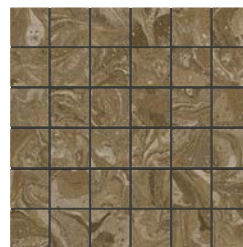

Greige

Mocha

Multicolor

Mosaic

2"x2" Mosaic on 12"x12"x8.8mm Sheet Matte | Non-Rectified

Cream

Beige

Greige

Mocha

Multicolor

Color•Size•Finish Matrix

Color — Size & Thickness										
	Cream	Beige	Greige	Mocha	Brown	Multicolor	Blue	Green	Silver	Black
3"x12"x8mm Non-Rectified	Glossy and Matte	Glossy and Matte	Glossy and Matte	Glossy and Matte	Glossy and Matte	Glossy and Matte	Glossy and Matte	Glossy and Matte	Glossy and Matte	Glossy and Matte
11.5"x11.5"x8.2mm Rectified	Matte	Matte	Matte	Matte	Matte	Matte	Matte	Matte	Matte	Matte
12"x12"x8.2mm Non-Rectified	Matte	Matte	Matte	Matte	Matte	Matte	Matte	Matte	Matte	Matte
Trapezoid 8.9"x11.4"x8.8mm Non-Rectified	Matte	Matte	Matte	Matte		Matte				
23.3"x23.3"x8.8mm Rectified	Matte	Matte	Matte	Matte		Matte				
24"x24"x8.2mm Non-Rectified	Matte	Matte	Matte	Matte		Matte				
24"x48"x11mm Rectified	Matte	Matte	Matte	Matte		Matte				
32"x32"x10mm Non-Rectified	Grip Matte	Grip Matte	Grip Matte	Grip Matte		Grip Matte				
48"x48"x11mm Non-Rectified	Matte	Matte	Matte	Matte		Matte				

Chart indicates available size, color, finish and thickness options. Shaded block indicates not available. Sizing is nominal for field tile, trims, and decors.

Color•Size•Finish Matrix

Color — Size & Thickness										
	Cream Base	Beige Base	Greige Base	Mocha Base	Moss Base	Brown Base	Blue Base	Green Base	Silver Base	Black Base
3"x12"x8mm	Matte	Matte	Matte	Matte	Matte	Matte	Matte	Matte	Matte	Matte