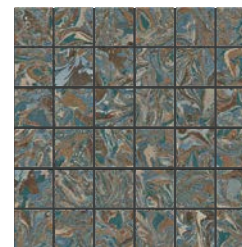

Lead Time

8-10 Weeks

Location

Spain

Trapezoid

Trapezoid 8.9"x11.4"x8.8mm Matte | Non-Rectified

Cream

Beige

Greige

Mocha

Multicolor

Mosaic

2"x2" Mosaic on 12"x12"x8.8mm Sheet Matte | Non-Rectified

Cream

Beige

Greige

Mocha

Multicolor

Color•Size•Finish Matrix

Color — Size & Thickness										
	Cream	Beige	Greige	Mocha	Brown	Multicolor	Blue	Green	Silver	Black
3"x12"x8mm Non-Rectified	Glossy and Matte	Glossy and Matte	Glossy and Matte	Glossy and Matte	Glossy and Matte	Glossy and Matte	Glossy and Matte	Glossy and Matte	Glossy and Matte	Glossy and Matte
11.5"x11.5"x8.2mm Rectified	Matte	Matte	Matte	Matte	Matte	Matte	Matte	Matte	Matte	Matte
12"x12"x8.2mm Non-Rectified	Matte	Matte	Matte	Matte	Matte	Matte	Matte	Matte	Matte	Matte
Trapezoid 8.9"x11.4"x8.8mm Non-Rectified	Matte	Matte	Matte	Matte		Matte				
23.3"x23.3"x8.8mm Rectified	Matte	Matte	Matte	Matte		Matte				
24"x24"x8.2mm Non-Rectified	Matte	Matte	Matte	Matte		Matte				
24"x48"x11mm Rectified	Matte	Matte	Matte	Matte		Matte				
32"x32"x10mm Non-Rectified	Grip Matte	Grip Matte	Grip Matte	Grip Matte		Grip Matte				
48"x48"x11mm Non-Rectified	Matte	Matte	Matte	Matte		Matte				

Chart indicates available size, color, finish and thickness options. Shaded block indicates not available. Sizing is nominal for field tile, trims, and decors.

Color•Size•Finish Matrix

Color — Size & Thickness										
	Cream Base	Beige Base	Greige Base	Mocha Base	Moss Base	Brown Base	Blue Base	Green Base	Silver Base	Black Base
3"x12"x8mm	Matte	Matte	Matte	Matte	Matte	Matte	Matte	Matte	Matte	Matte