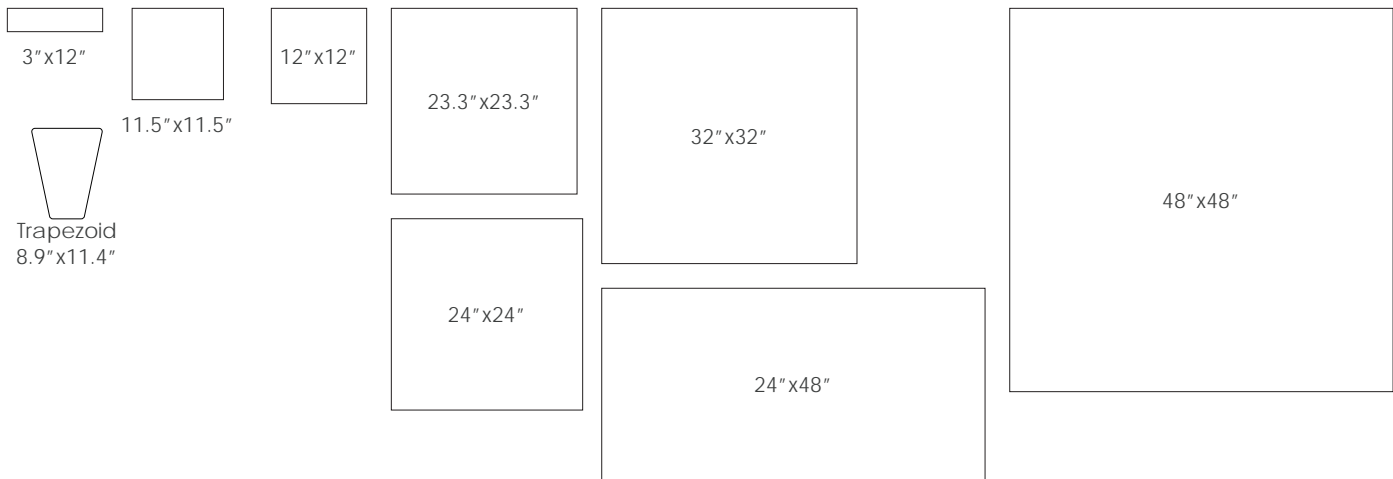

Colors

Sizes

Technical Data

Specification Reference	Test Method	Test Result
DCOF	ANSI A326.3	Grip • > 0.55 Wet
		Matte • > 0.42 Wet, Wall Tiles Not Applicable
		Glossy and Matte • Not Applicable - Wall Use Only
Water Absorption	ISO 10545-3	< 0.5%
Breaking Strength	ISO 10545-4	R>35 N/mm ² , S>1300N
PEI	ISO 10545-7	IV • Beige, Cream, Green, Greige, Mocha, Multicolor, Silver, Beige Base, Cream Base, Black Base, Greige Base
		III • Blue, Brown, Silver Base, Moss Base, Mocha Base, Green Base
		II • Brown Base, Blue Base,

Lead Time

8-10 Weeks

Location

Spain

Trapezoid

Trapezoid 8.9"x11.4"x8.8mm Matte | Non-Rectified

Cream

Beige

Chart indicates available size, color, finish and thickness options. Shaded block indicates not available. Sizing is nominal for field tile, trims, and decors.

Color•Size•Finish Matrix

Color — Size & Thickness										
	Cream Base	Beige Base	Greige Base	Mocha Base	Moss Base	Brown Base	Blue Base	Green Base	Silver Base	Black Base
3"x12"x8mm	Matte	Matte	Matte	Matte	Matte	Matte	Matte	Matte	Matte	Matte

Chart indicates available size, color, finish and thickness options. Shaded block indicates not available. Sizing is nominal for field tile, trims, and decors.