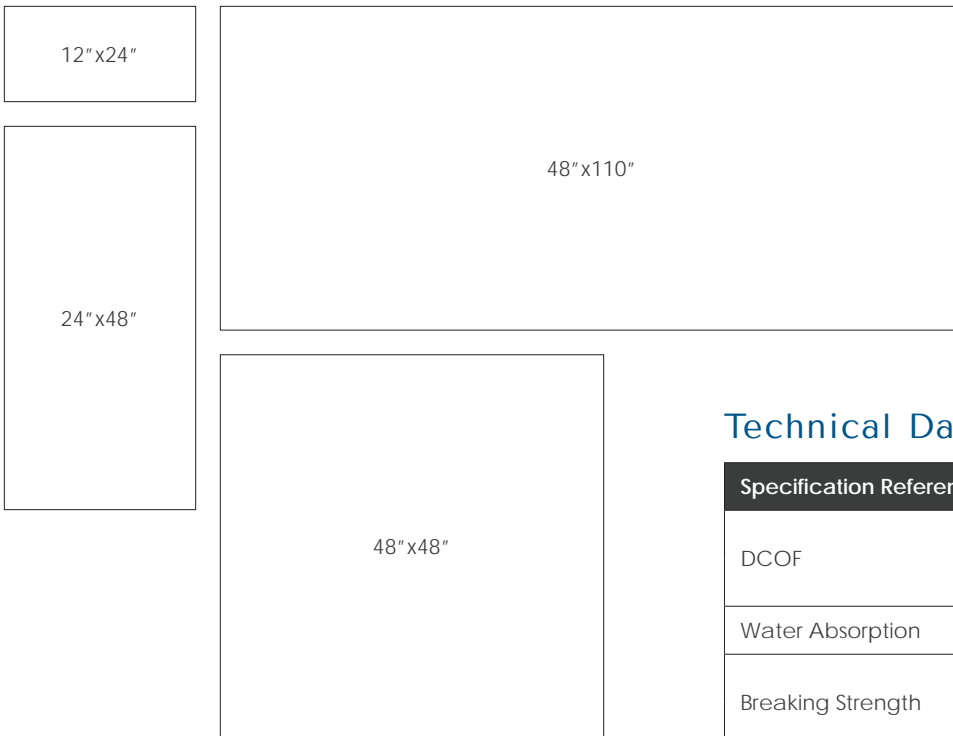

Beige

Silver

Grey

Graphite

Sizes

Technical Data

Specification Reference	Test Method	Test Result
DCOF	ANSI A326.3	Standard • > 0.42 Wet
		Gauged • Not Applicable
Water Absorption	ASTM C373	0.4%
Breaking Strength	ASTM C648	Standard • ≥ 300 lbf
		Gauged • > 200 lbf

Finish & Thickness

Matte | 8mm, 6mm
Finish varies per size and color –
Refer to Color•Size•Finish Matrix

Lead Time

1-2 Weeks

Location

United States

Body Type	Shade Variation
Glazed Color Body Porcelain	V3

Decor

Ridge 48"x110"x6mm Matte | Rectified • The views are zoomed in to reveal the pattern more clearly.

White Crosscut

Silver Crosscut

Chevron 48"x110" x6mm Matte | Rectified • The views are zoomed in to reveal the pattern more clearly.

Chart indicates available size, color, finish and thickness options. Shaded block indicates not available. Sizing is nominal for field tile, trims, and decors.