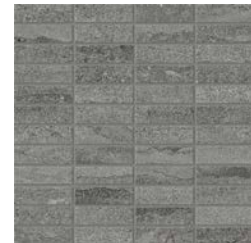

Graphite Crosscut

Veincut Mosaics

1"x3" Mosaic on 12"x12"x8mm Sheet Matte | Non-Rectified

White Veincut

Beige Veincut

Silver Veincut

Grey Veincut

Graphite Veincut

Color•Size•Finish Matrix

Color — Size & Thickness	Light Beige		Medium Beige		Silver		Grey		Graphite	
	White Crosscut	White Veincut	Beige Crosscut	Beige Veincut	Silver Crosscut	Silver Veincut	Grey Crosscut	Grey Veincut	Graphite Crosscut	Graphite Veincut
12"x24"x8mm Rectified	Matte	Matte	Matte	Matte	Matte	Matte	Matte	Matte	Matte	Matte
24"x48"x8mm Rectified	Matte	Matte	Matte	Matte	Matte	Matte	Matte	Matte	Matte	Matte
48"x48"x8mm Rectified	Matte		Matte		Matte		Matte		Matte	
Gauged Panel 48"x110"x6mm Rectified	Matte	Matte	Matte	Matte	Matte	Matte	Matte	Matte	Matte	Matte
Bullnose 3"x12"x8mm Non-Rectified	Matte	Matte	Matte	Matte	Matte	Matte	Matte	Matte	Matte	Matte
										

Chart indicates available size, color, finish and thickness options. Shaded block indicates not available. Sizing is nominal for field tile, trims, and decors.