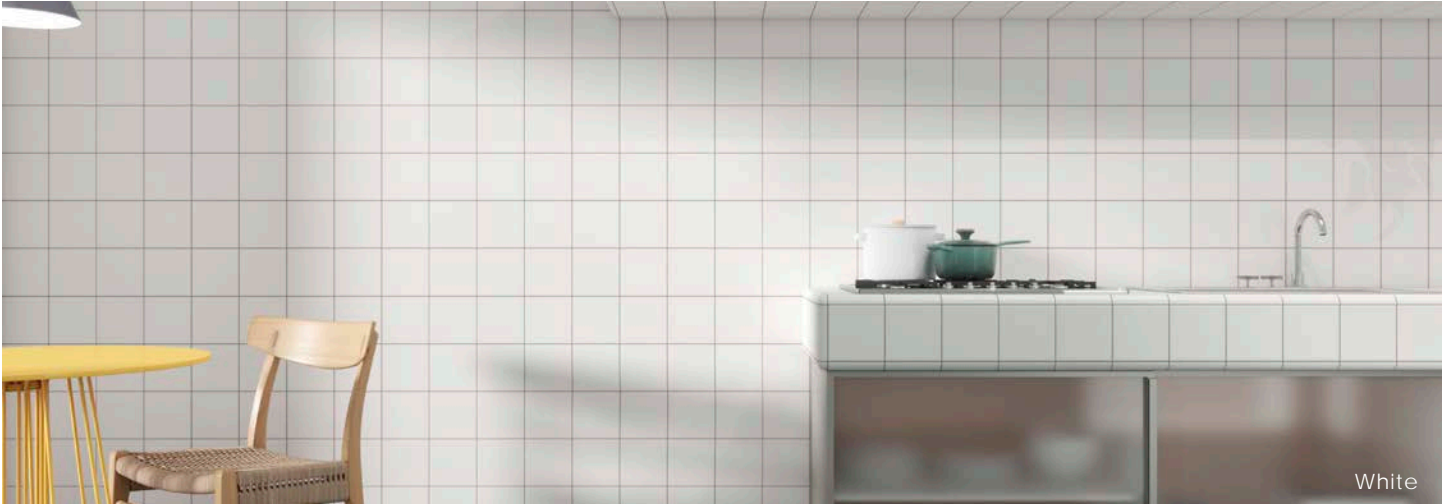

## Description

Basis Wall ceramic tile brings freedom and functionality with a comprehensive color palette. This full range of colors energizes spaces or relaxes the atmosphere.