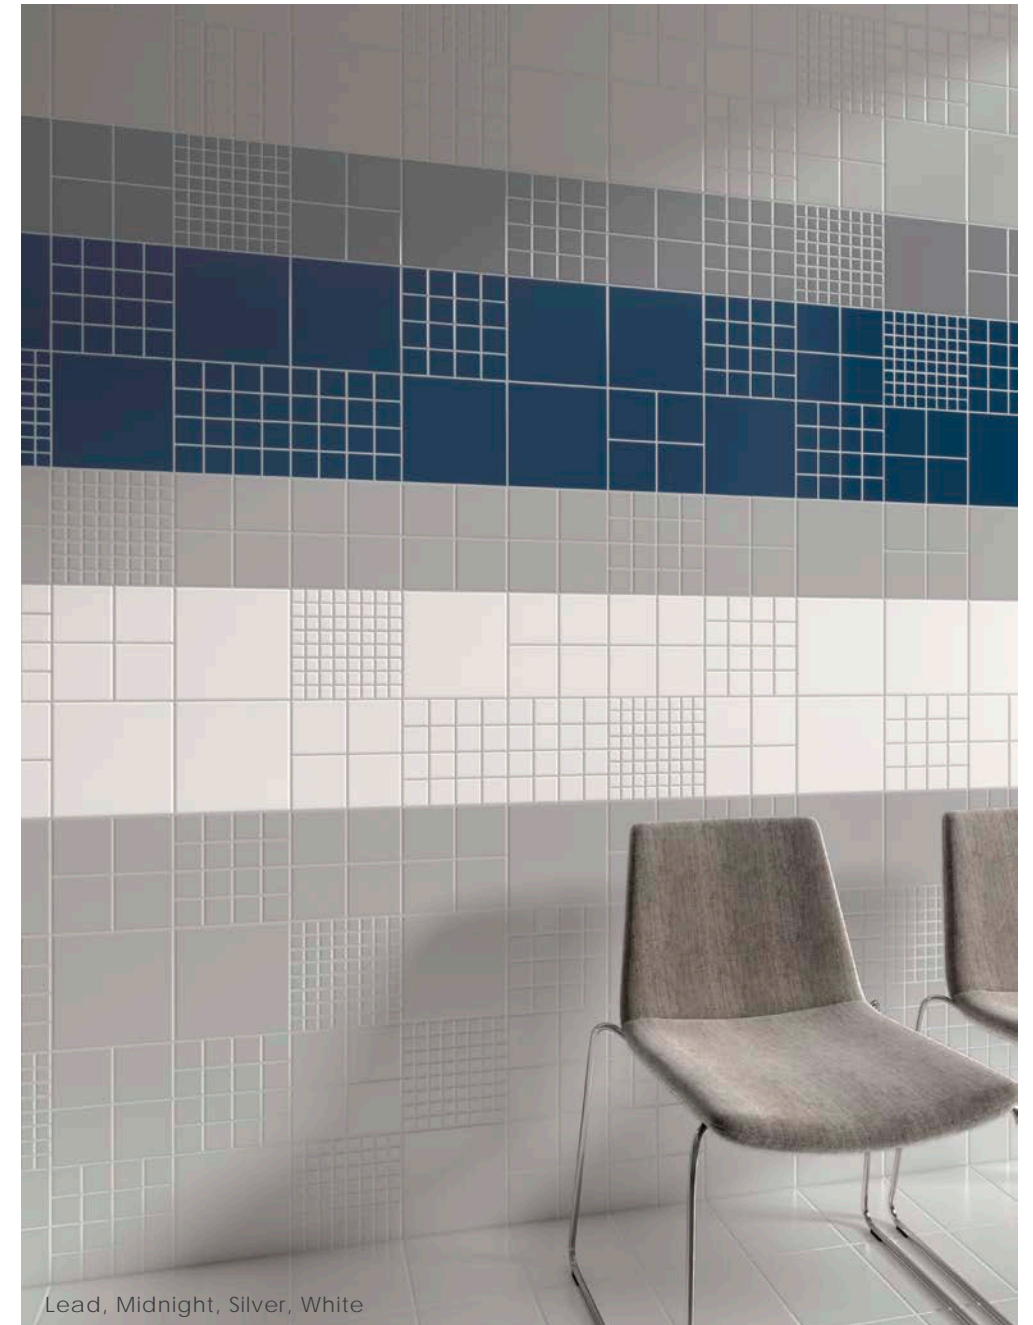

## Color•Size•Finish Matrix

Color — Size & Thickness							
	Silver	Steel	Lead	Savannah Grey	Dark Grey	Anthracite	Black
6" x 6" x 5.8mm	Glossy Matte	Glossy Matte	Glossy Matte	Glossy Matte	Glossy Matte	Glossy Matte	Glossy Matte
4" x 12" x 7.5mm	Glossy Matte	Glossy Matte	Glossy Matte	Glossy Matte	Glossy Matte	Glossy Matte	Glossy Matte
8" x 8" x 7.5mm	Glossy Matte	Glossy Matte	Glossy Matte	Glossy Matte	Glossy Matte	Glossy Matte	Glossy Matte
8" x 16" x 7.5mm	Glossy Matte	Glossy Matte	Glossy Matte	Glossy Matte	Glossy Matte	Glossy Matte	Glossy Matte
Liner 1" x 6" x 5.8mm or 1" x 8" x 7.5mm							
							
Inside Corner 6" x 1.4" x 5.8mm or 8" x 1.4" x 7.5mm							
							
Outside Corner 6" x 1.4" x 5.8mm or 8" x 1.4" x 7.5mm							
							

Chart indicates available size, color, finish and thickness options. Shaded block indicates not available. Sizing is nominal for field tile, trims, and decors.