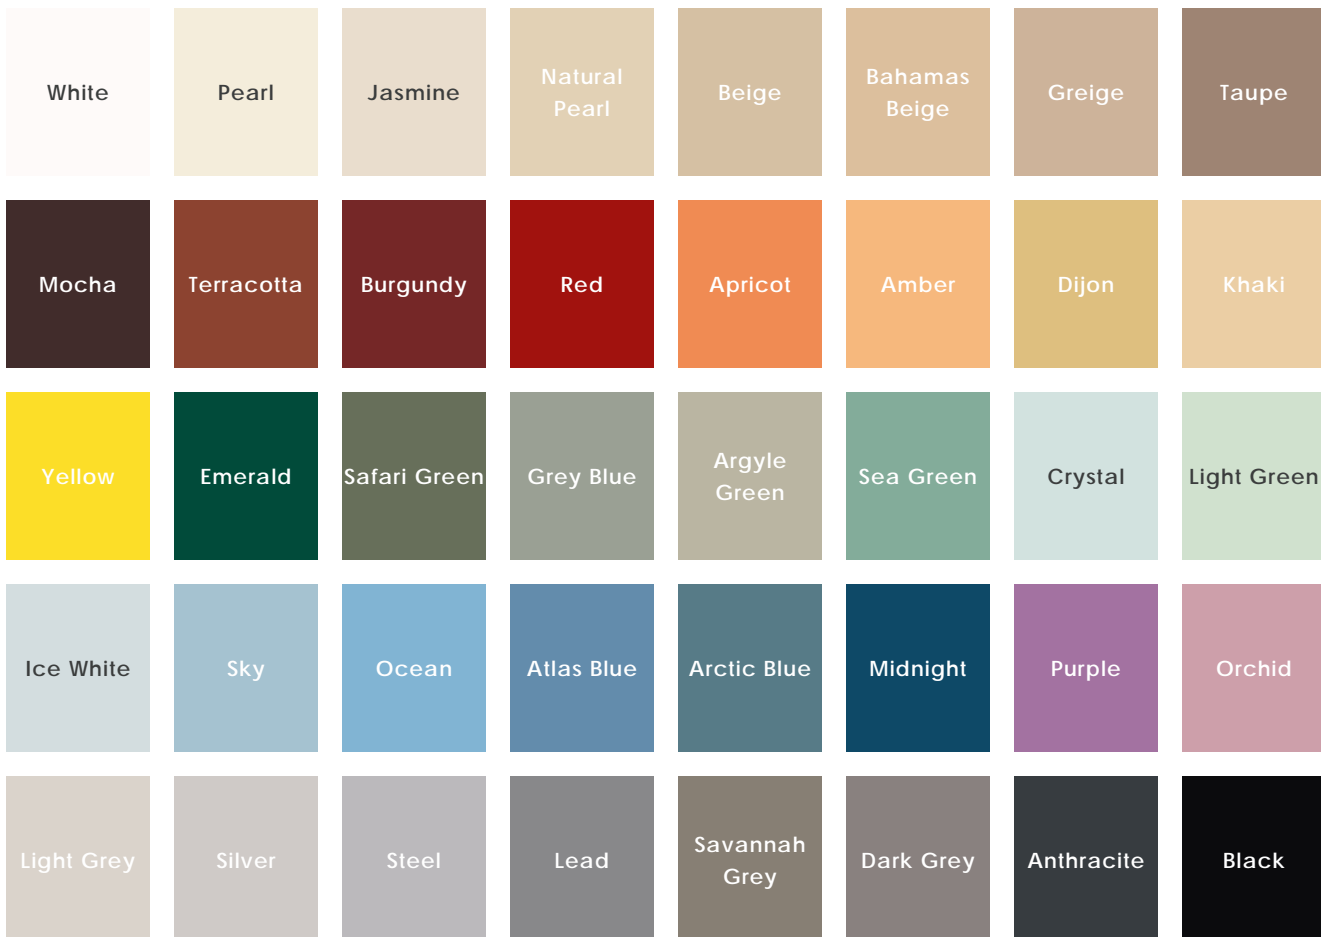

# BASIS WALL

creative  
materials  
corporation

## Description

Basis Wall ceramic tile brings freedom and functionality with a comprehensive color palette. This full range of colors energizes spaces or relaxes the atmosphere.

## Colors

Burgundy, Lead, Jasmine

Anthracite, Grey Blue, Safari Green

## Color•Size•Finish Matrix

Color — Size & Thickness	Red	Apricot	Amber	Dijon	Khaki	Yellow	Emerald	Safari Green	Grey Blue	Argyle Green	Sea Green
6" x6" x5.8mm	Glossy Matte	Glossy Matte	Glossy Matte	Glossy Matte	Glossy Matte	Glossy Matte	Glossy Matte	Glossy Matte	Glossy Matte	Glossy Matte	Glossy Matte
4" x12" x7.5mm	Glossy Matte	Glossy Matte	Glossy Matte	Glossy Matte	Glossy Matte	Glossy Matte	Glossy Matte	Glossy Matte	Glossy Matte	Glossy Matte	Glossy Matte
8" x8" x7.5mm	Glossy Matte	Glossy Matte	Glossy Matte	Glossy Matte	Glossy Matte	Glossy Matte	Glossy Matte	Glossy Matte	Glossy Matte	Glossy Matte	Glossy Matte
8" x16" x7.5mm	Glossy Matte	Glossy Matte	Glossy Matte	Glossy Matte	Glossy Matte	Glossy Matte	Glossy Matte	Glossy Matte	Glossy Matte	Glossy Matte	Glossy Matte
Liner 1" x6" x5.8mm or 1" x8" x7.5mm											
											
Inside Corner 6" x1.4" x5.8mm or 8" x1.4" x7.5mm											
											
Outside Corner 6" x1.4" x5.8mm or 8" x1.4" x7.5mm											
											