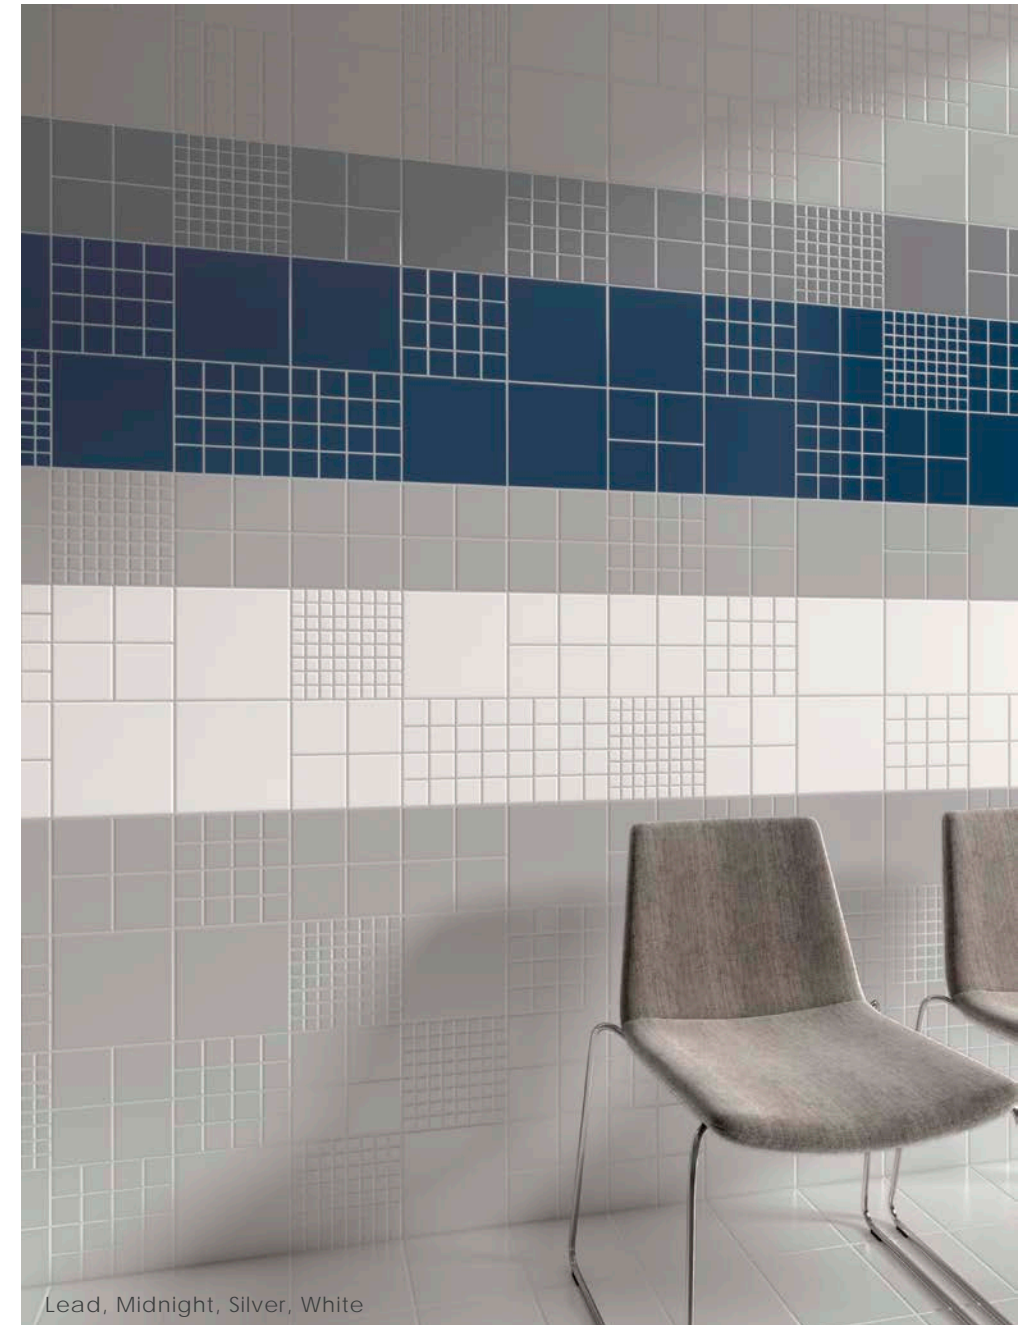

## Color•Size•Finish Matrix

Color — Size & Thickness							
	Silver	Steel	Lead	Savannah Grey	Dark Grey	Anthracite	Black
6" x6" x5.8mm	Glossy Matte	Glossy Matte	Glossy Matte	Glossy Matte	Glossy Matte	Glossy Matte	Glossy Matte
4" x12" x7.5mm	Glossy Matte	Glossy Matte	Glossy Matte	Glossy Matte	Glossy Matte	Glossy Matte	Glossy Matte
8" x8" x7.5mm	Glossy Matte	Glossy Matte	Glossy Matte	Glossy Matte	Glossy Matte	Glossy Matte	Glossy Matte
8" x16" x7.5mm	Glossy Matte	Glossy Matte	Glossy Matte	Glossy Matte	Glossy Matte	Glossy Matte	Glossy Matte
Liner 1" x6" x5.8mm or 1" x8" x7.5mm							
							
Inside Corner 6" x1.4" x5.8mm or 8" x1.4" x7.5mm							
							
Outside Corner 6" x1.4" x5.8mm or 8" x1.4" x7.5mm							
							

Chart indicates available size, color, finish and thickness options. Shaded block indicates not available. Sizing is nominal for field tile, trims, and decors.