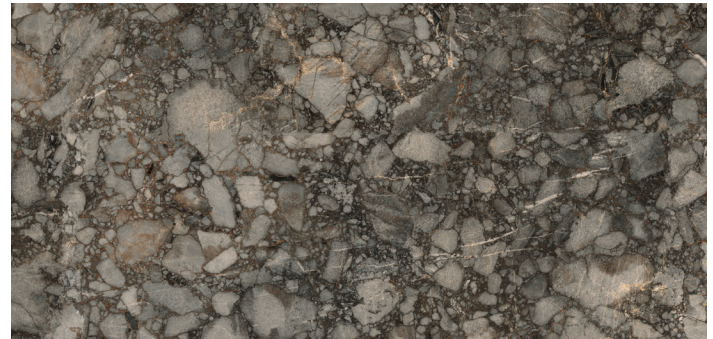

GRANDIOSE GAUGED PORCELAIN

creative
materials
corporation

Description

Grandiose Gauged Porcelain tile is the quintessential choice for those seeking the luxurious appearance of natural marble. Each tile boasts unique veining and soft color variations, closely mimicking marble aesthetics.

Colors

Patagonia Green

Tundra Brown

Technical Data

Specification Reference	Test Method	Test Result
DCOF	ANSI A326.3	Matte R10 • > 0.42 Wet
		Polished • Not Applicable
Water Absorption	ISO 10545-3	0.08%
Breaking Strength	ISO 10545-4	R>52 N/mm ² , S>1350N
Deep Abrasion Resistance	ISO 10545-6	140 mm ³

Finish & Thickness

Matte R10, Polished | 6mm
Finish varies per size and color –
Refer to Color•Size•Finish Matrix

Lead Time

8-10 Weeks

Location

Italy

GRANDIOSE GAUGED PORCELAIN

creative
materials
corporation