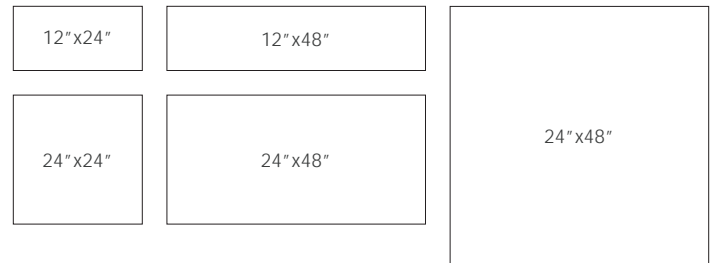

Description

Stained Concrete porcelain tile brings a clean, industrial design to your interior and exterior spaces. A perfect blend of shades representative of a true concrete that has been stained for modern, urban applications.

Colors

Solid color images represent the range of the product.

Finish & Thickness

Matte, Polished | 8mm, 20mm
Finish varies per size and color –
Refer to Color•Size•Finish Matrix

Lead Time

2-3 Weeks

Location

USA

Sizes

Technical Data

Specification Reference	Test Method	Test Result
DCOF	ANSI A326.3	Matte >0.50 Wet
		Polished < 0.42
Water Absorption	ASTM C373	< 0.5%
Breaking Strength	ASTM C648	> 400 lbf
PEI	ASTM C1027	IV

Body Type	Shade Variation
Glazed Color-Body Porcelain	V2 • Solid Colors
	V3 • Brushed Colors