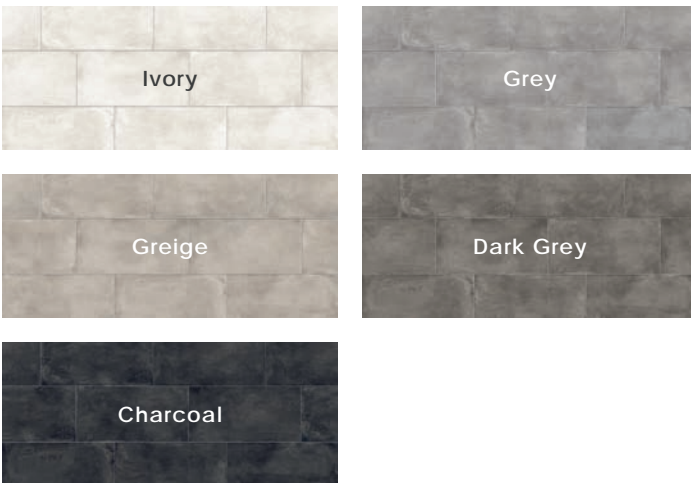

Charcoal

Description

Stained Concrete porcelain tile brings a clean, industrial design to your interior and exterior spaces. A perfect blend of shades representative of a true concrete that has been stained for modern, urban applications.

Colors

Solid color images represent the range of the product.

Finish & Thickness

Matte, Polished | 8mm, 20mm
Finish varies per size and color –
Refer to Color•Size•Finish Matrix

Lead Time

2-3 Weeks

Location

| Body Type | Shade Variation |
|-----------------------------|---------------------|
| Glazed Color-Body Porcelain | V2 • Solid Colors |
| | V3 • Brushed Colors |

STAINED CONCRETE

creative
materials
corporation

Chart indicates available size, color, finish and thickness options. Shaded block indicates not available. Sizing is nominal for field tile, trims, and decors.