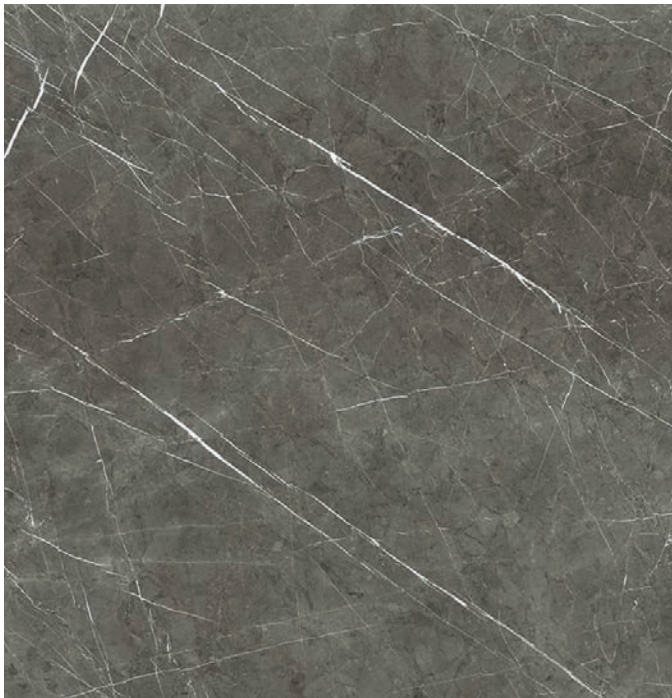

Colors

Mystique Grey

Finish & Thickness

Glossy, Matte | 6mm

Lead Time

8-10 Weeks

Location

Italy

Technical Data

Specification Reference	Test Method	Test Result
DCOF	ANSI A326.3	Matte • > 0.42 Wet
		Glossy • < 0.42
Water Absorption	ISO 10545-3	0.08%
Breaking Strength	ISO 10545-4	R>52 N/mm², S>1350N
PEI	ISO 10545-7	II

Body Type	Shade Variation
Glazed Color-Body Porcelain	V4

2025v2