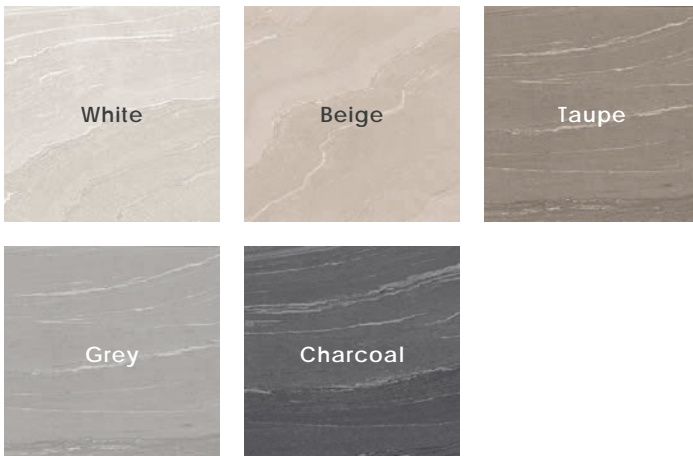

Description

Phases is a contemporary architectural stone collection featuring three minimalist aesthetics with a warm and cool palette in multiple finishes. This collection is a study of the phases that stone can go through to achieve its final look. The three phases illustrate a different finishing technique, that exemplifies design possibilities.

Leveled Colors

Rolled Colors

Stippled Colors

Sizes

Finish & Thickness

Grip, Honed, Matte | 10mm, 20mm
Finish varies per size and color –
Refer to Color•Size•Finish Matrix

Lead Time

8-10 Weeks | Domestic inventory available at premium pricing and 2-3 week lead time

Body Type	Shade Variation
Glazed Color-Body Porcelain	V3

Beige Stippled + Rolled

Charcoal Rolled

2025v2

Mosaics

Random Strip Mosaic on 12"x24"x10mm Matte | Rectified

White Leveled

White Stippled