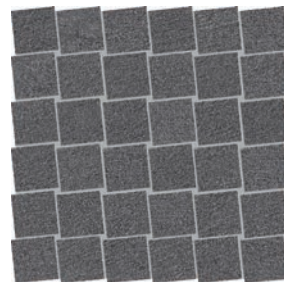

Beige Leveled

Beige Stippled

Taupe Leveled

Taupe Stippled

Grey Leveled

Grey Stippled

Charcoal Leveled

Charcoal Stippled

Mosaics

2"x2" Twist Mosaic on 12"x12"x10mm Matte | Rectified

White Leveled

White Stippled

Beige Leveled

Beige Stippled

Taupe Leveled

Taupe Stippled

Grey Leveled

Grey Stippled

Charcoal Leveled

Charcoal Stippled

Color•Size•Finish Matrix

Color — Size & Thickness						
	White Leveled	White Stippled	White Rolled	Beige Leveled	Beige Stippled	Beige Rolled
12" x 24" x 10mm Rectified	Grip • Matte	Grip • Matte	Matte	Grip • Matte	Grip • Matte	Matte
24" x 24" x 10mm Rectified	Matte			Matte		
12" x 48" x 10mm Rectified			Matte			Matte
24" x 48" x 10mm Rectified	Grip • Honed • Matte	Grip • Matte	Matte	Grip • Honed • Matte	Grip • Matte	Matte
36" x 36" x 10mm Rectified				Honed • Mate		
24" x 24" x 20mm Paver Rectified						
20" x 40" x 20mm Paver Rectified						
Bullnose 3" x 24" x 10mm Rectified	Matte	Matte	Matte	Matte	Matte	Matte
						
Bullnose 2" x 36" x 10mm Rectified				Matte		
						
Stairtread 13" x 48" x 10mm Rectified	Grip • Honed • Matte	Matte	Matte	Grip • Honed • Matte	Matte	Matte
						
Stairtread Corner Left or Right 13" x 48" x 10mm Rectified	Matte	Matte	Matte	Matte	Matte	Matte
						
Grooved Stairtread with Bullnose Edge 13" x 48" x 10mm Rectified	Matte	Matte	Matte	Matte	Matte	Matte
						