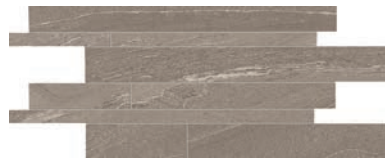

Body Type	Shade Variation
Glazed Color-Body Porcelain	V3

Beige Stippled + Rolled

Charcoal Rolled

2025v2

Mosaics

Random Strip Mosaic on 12"x24"x10mm Matte | Rectified

White Leveled

White Stippled

Beige Leveled

Beige Stippled

Taupe Leveled

Taupe Stippled

Grey Leveled

Grey Stippled

Charcoal Leveled

Charcoal Stippled