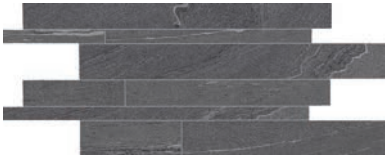

Beige Leveled

Beige Stippled

Taupe Leveled

Taupe Stippled

Grey Leveled

Grey Stippled

Charcoal Leveled

Charcoal Stippled

Grey Leveled

Grey Stippled

Charcoal Leveled

Charcoal Stippled

Color•Size•Finish Matrix

Color — Size & Thickness						
	White Leveled	White Stippled	White Rolled	Beige Leveled	Beige Stippled	Beige Rolled
12" x 24" x 10mm Rectified	Grip • Matte	Grip • Matte	Matte	Grip • Matte	Grip • Matte	Matte
24" x 24" x 10mm Rectified	Matte			Matte		
12" x 48" x 10mm Rectified			Matte			Matte
24" x 48" x 10mm Rectified	Grip • Honed • Matte	Grip • Matte	Matte	Grip • Honed • Matte	Grip • Matte	Matte
36" x 36" x 10mm Rectified				Honed • Mate		
24" x 24" x 20mm Paver Rectified						
20" x 40" x 20mm Paver Rectified						
Bullnose 3" x 24" x 10mm Rectified	Matte	Matte	Matte	Matte	Matte	Matte
						
Bullnose 2" x 36" x 10mm Rectified				Matte		
						
Stairtread 13" x 48" x 10mm Rectified	Grip • Honed • Matte	Matte	Matte	Grip • Honed • Matte	Matte	Matte
						
Stairtread Corner Left or Right 13" x 48" x 10mm Rectified	Matte	Matte	Matte	Matte	Matte	Matte
						
Grooved Stairtread with Bullnose Edge 13" x 48" x 10mm Rectified	Matte	Matte	Matte	Matte	Matte	Matte
						