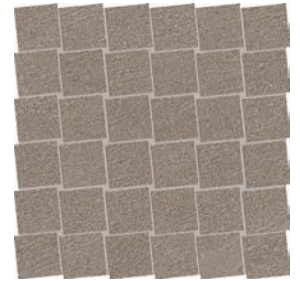

Body Type	Shade Variation
Glazed Color-Body Porcelain	V3

Beige Stippled + Rolled

Charcoal Rolled

2025v2

Mosaics

Random Strip Mosaic on 12"x24"x10mm Matte | Rectified

White Leveled

White Stippled

Beige Leveled

Beige Stippled

Taupe Leveled

Taupe Stippled

Grey Leveled

Grey Stippled

Charcoal Leveled

Charcoal Stippled

Mosaics

2"x2" Twist Mosaic on 12"x12"x10mm Matte | Rectified

White Leveled

White Stippled

Beige Leveled

Beige Stippled

Taupe Leveled

Taupe Stippled

Grey Leveled

Grey Stippled

Charcoal Leveled

Charcoal Stippled

Color•Size•Finish Matrix

Color — Size & Thickness						
	White Leveled	White Stippled	White Rolled	Beige Leveled	Beige Stippled	Beige Rolled
12" x 24" x 10mm Rectified	Grip • Matte	Grip • Matte	Matte	Grip • Matte	Grip • Matte	Matte
24" x 24" x 10mm Rectified	Matte			Matte		
12" x 48" x 10mm Rectified			Matte			Matte
24" x 48" x 10mm Rectified	Grip • Honed • Matte	Grip • Matte	Matte	Grip • Honed • Matte	Grip • Matte	Matte
36" x 36" x 10mm Rectified				Honed • Mate		
24" x 24" x 20mm Paver Rectified						
20" x 40" x 20mm Paver Rectified						
Bullnose 3" x 24" x 10mm Rectified	Matte	Matte	Matte	Matte	Matte	Matte
						
Bullnose 2" x 36" x 10mm Rectified				Matte		
						
Stairtread 13" x 48" x 10mm Rectified	Grip • Honed • Matte	Matte	Matte	Grip • Honed • Matte	Matte	Matte
						
Stairtread Corner Left or Right 13" x 48" x 10mm Rectified	Matte	Matte	Matte	Matte	Matte	Matte
						
Grooved Stairtread with Bullnose Edge 13" x 48" x 10mm Rectified	Matte	Matte	Matte	Matte	Matte	Matte
						