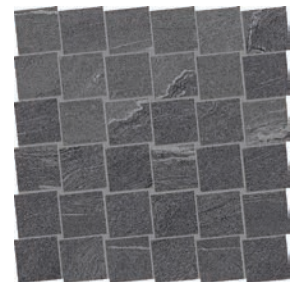

Beige Leveled

Beige Stippled

Taupe Leveled

Taupe Stippled

Grey Leveled

Grey Stippled

Charcoal Leveled

Charcoal Stippled

Mosaics

2"x2" Twist Mosaic on 12"x12"x10mm Matte | Rectified

White Leveled

White Stippled

Beige Leveled

Beige Stippled

Taupe Leveled

Taupe Stippled

Grey Leveled

Grey Stippled

Charcoal Leveled

Charcoal Stippled

Color•Size•Finish Matrix

Color — Size & Thickness						
	White Leveled	White Stippled	White Rolled	Beige Leveled	Beige Stippled	Beige Rolled
12" x 24" x 10mm Rectified	Grip • Matte	Grip • Matte	Matte	Grip • Matte	Grip • Matte	Matte
24" x 24" x 10mm Rectified	Matte			Matte		
12" x 48" x 10mm Rectified			Matte			Matte
24" x 48" x 10mm Rectified	Grip • Honed • Matte	Grip • Matte	Matte	Grip • Honed • Matte	Grip • Matte	Matte
36" x 36" x 10mm Rectified				Honed • Mate		
24" x 24" x 20mm Paver Rectified						
20" x 40" x 20mm Paver Rectified						
Bullnose 3" x 24" x 10mm Rectified	Matte	Matte	Matte	Matte	Matte	Matte
						
Bullnose 2" x 36" x 10mm Rectified				Matte		
						
Stairtread 13" x 48" x 10mm Rectified	Grip • Honed • Matte	Matte	Matte	Grip • Honed • Matte	Matte	Matte
						
Stairtread Corner Left or Right 13" x 48" x 10mm Rectified	Matte	Matte	Matte	Matte	Matte	Matte
						
Grooved Stairtread with Bullnose Edge 13" x 48" x 10mm Rectified	Matte	Matte	Matte	Matte	Matte	Matte
						