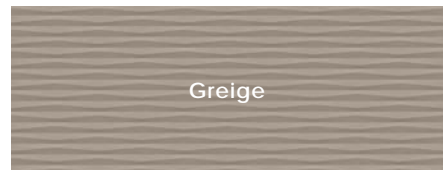

Flat Colors

White

Greige

Silver

Graphite

Black

Solids Colors

White

Greige

Silver

Graphite

Black

Dunes Colors

White

Greige

Silver

Graphite

Black

Fluted Colors

Slatted Colors

Ripple Colors

Technical Data

Specification Reference	Test Method	Test Result
DCOF	ANSI A326.3	Flat & Solids > 0.42 Wet
		All Others • Not Applicable
Water Absorption	ISO 10545-3	< 0.5%
Breaking Strength	ISO 10545-4	R>35 N/mm ² , S>1600N
PEI	ISO 10545-7	Black Flat & Greige Flat • I
		Graphite Flat & Silver Flat • II
		White Flat • IV
Deep Abrasion Resistance	ISO 10545-6	Slatted & Solids <130mm ³

Body Type	Shade Variation
Glazed Color-Body Porcelain	V1
Unglazed Porcelain	

Finish & Thickness

Matte | 10.5mm, 11mm, 12mm
Finish varies per size and color –
Refer to Color•Size•Finish Matrix

Lead Time

8-10 Weeks