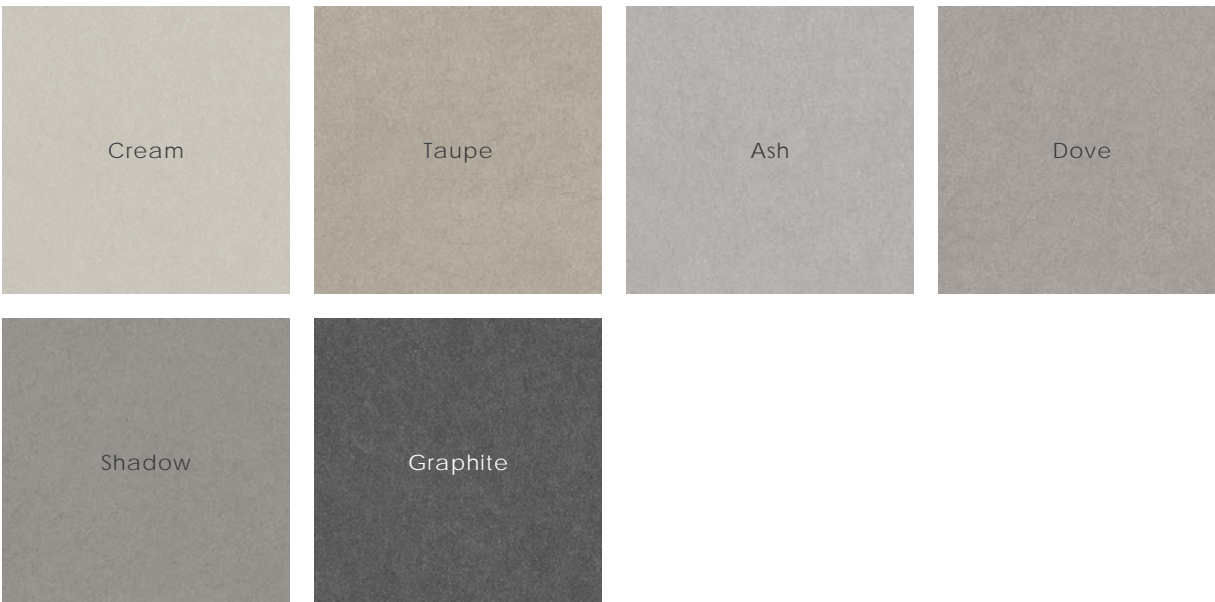

Colors

Finish & Thickness

Honed, Matte, Textured | 9mm, 6mm
Finish varies per size and color –
Refer to Color•Size•Finish Matrix

Lead Time

2-3 Weeks

Availability

Domestic Inventory