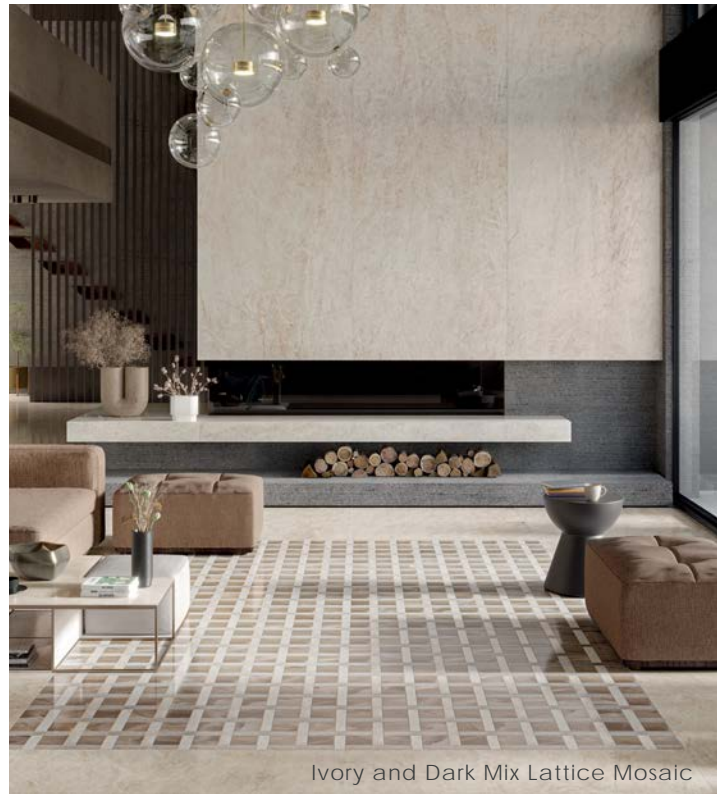

Description

Aeris brings forward the quiet elegance associated with Taj Mahal-inspired marble through soft tones, balanced movement, and a natural interaction with light. The surface reveals gentle shifts in color and clarity throughout the day, creating environments that feel consistent, calm, and visually connected.

Mosaics

Fan Mosaic on 12.5x12.5"x9mm Sheet Polished Rectified

Ivory

Sand

Taupe

Light Mix

2"x2" Mosaic on 12x12"x9mm Sheet Honed or Polished Rectified

Ivory

Sand

Taupe

Lattice Mosaic on 10.75"x10.75"x9mm Sheet Polished Rectified

Light Mix

Dark Mix

Color•Size•Finish Matrix

Color — Size & Thickness			
	Ivory	Sand	Taupe
4" x 24" x 9mm Rectified	Honed Polished	Honed Polished	Honed Polished
24" x 48" x 9mm Rectified	Honed Polished	Honed Polished	Honed Polished
48" x 48" x 9mm Rectified	Honed Polished	Honed Polished	Honed Polished
Gauged 48" x 110" x 6mm Rectified	Honed Ultra Polished	Honed Ultra Polished	Honed Ultra Polished

Chart indicates available size, color, finish and thickness options. Shaded block indicates not available. Sizing is nominal for field tile, trims, and decors.

Honed & Ultra Polished • Unglazed Porcelain
Polished • Glazed Color-Body Porcelain