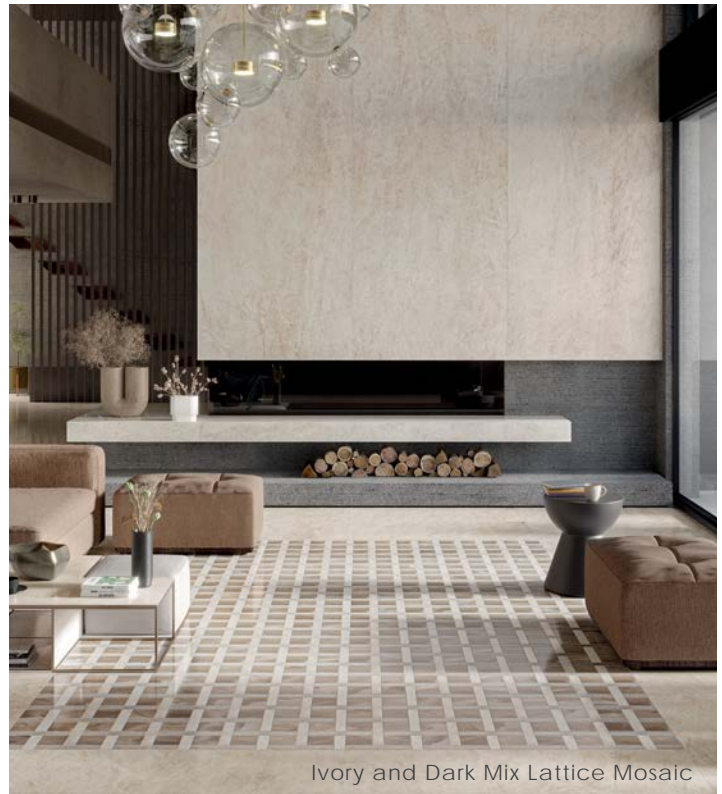

Color•Size•Finish Matrix

Color — Size & Thickness			
	Ivory	Sand	Taupe
4" x 24" x 9mm Rectified	Honed Polished	Honed Polished	Honed Polished
24" x 48" x 9mm Rectified	Honed Polished	Honed Polished	Honed Polished
48" x 48" x 9mm Rectified	Honed Polished	Honed Polished	Honed Polished
Gauged 48" x 110" x 6mm Rectified	Honed Ultra Polished	Honed Ultra Polished	Honed Ultra Polished

Chart indicates available size, color, finish and thickness options. Shaded block indicates not available. Sizing is nominal for field tile, trims, and decors.

Honed & Ultra Polished • Unglazed Porcelain
Polished • Glazed Color-Body Porcelain