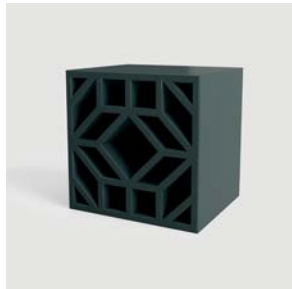

## Facet

Facet 5"x5"x100mm

White Glossy

Taupe Glossy

Natural Matte

Verdant Glossy

Cerulean Glossy

Petrol Glossy