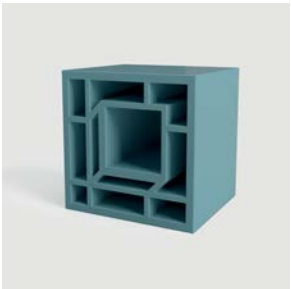

## Frame

Frame 5"x5"x100mm

White Glossy

Taupe Glossy

Natural Matte

Verdant Glossy

Cerulean Glossy

Petrol Glossy