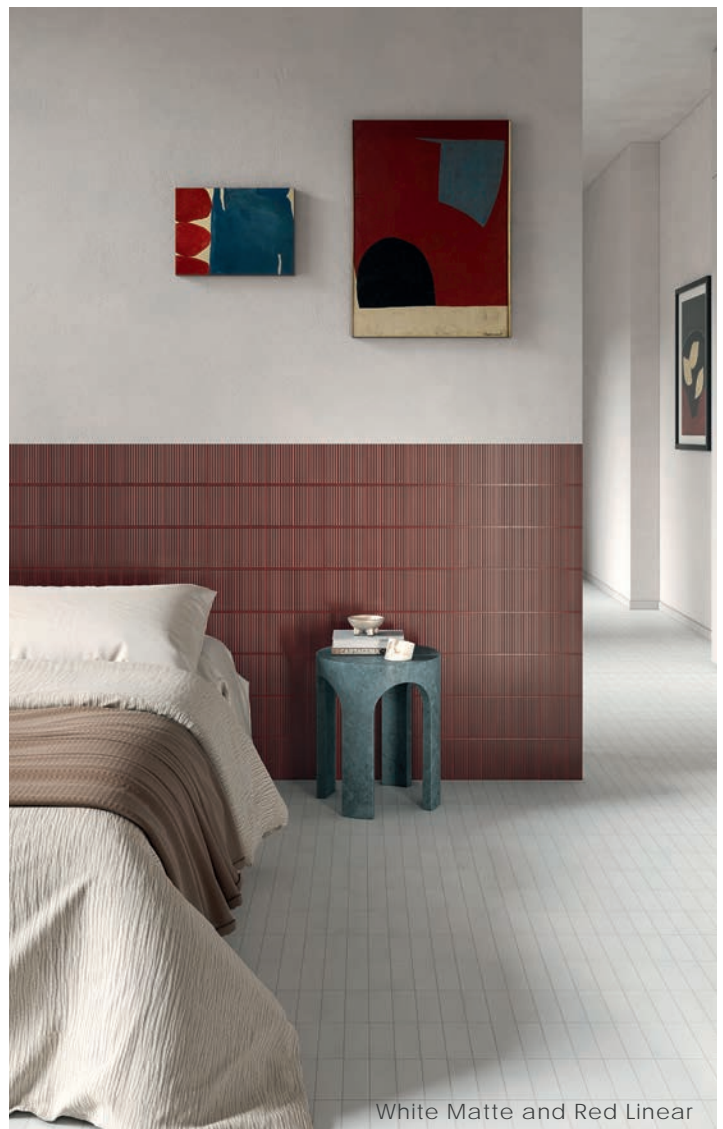

Emerald Linear and Ivory Linear

Description

Plumb introduces a tailored design sensibility to architectural surfaces, merging vertical structure with the textural richness of handcrafted detail. Inspired by textiles that shape and transform space, the collection introduces sculpted forms that create rhythm, depth, and gentle light play.

Body Type	Shade Variation
Glazed Non Color-Body Porcelain	V2

Linear

Linear 2" x 6" x 8.5mm

White is the only option available in both Glossy and Matte finishes.

Color•Size•Finish Matrix

Color — Size & Thickness				
	White	Ivory	Terracotta	Red
2" x6" x8.5mm	Glossy Matte	Glossy	Glossy	Glossy
Color — Size & Thickness				
	White Linear	Ivory Linear	Terracotta Linear	Red Linear
2" x6" x8.5mm	Glossy Matte	Glossy	Glossy	Glossy
Color — Size & Thickness				
	Evergreen	Emerald	Teal	Blue
2" x6" x8.5mm	Glossy	Glossy	Glossy	Glossy
Color — Size & Thickness				
	Evergreen Linear	Emerald Linear	Teal Linear	Blue Linear
2" x6" x8.5mm	Glossy	Glossy	Glossy	Glossy

Chart indicates available size, color, finish and thickness options. Shaded block indicates not available. Sizing is nominal for field tile, trims, and decors.