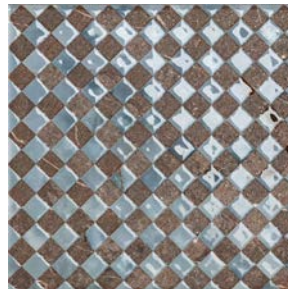

Body Type	Shade Variation
Glazed Non Color-Body Porcelain	V3

Lead Time

8-10 Weeks

Location

Italy

Triangle

Triangle 8"x8"x8.5mm Glossy and Matte

Statuario

Amazonite

Imperial Brown

Microgrid

Microgrid 8"x8"x8.5mm Glossy and Matte

Statuario

Amazonite

Imperial Brown

Macrogrid

Macrogrid 8"x8"x8.5mm Glossy and Matte

Statuario

Amazonite

Imperial Brown

Axis

Axis 8" x 8" x 8.5mm Glossy and Matte

Statuario

Amazonite

Imperial Brown

Array

Array 8" x 8" x 8.5mm Glossy and Matte

Blue Onyx

Blue Onyx, Imperial Brown, and Imperial Brown Axis

Color•Size•Finish Matrix

Color — Size & Thickness					
	Statuario	Paonazzo	Blue Onyx	Amazonite	Imperial Brown
8" x 8" x 8.5mm	Matte	Matte	Matte	Matte	Matte
Number of Faces	30	30	30	30	30