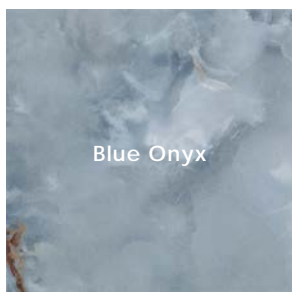

Description

Ritmo explores the allure of classic marble while introducing artistic depth through layered tones, expressive movement, and a contemporary approach to pattern. The collection balances the clarity of natural stone with glazed detailing that shifts in the light, creating surfaces that feel timeless yet distinctly modern.

Colors

Sizes

Finish & Thickness

Matte, Glossy and Matte | 8.5mm
Finish varies per size and color –
Refer to Color • Size • Finish Matrix

Technical Data

Specification Reference	Test Method	Test Result
DCOF	ANSI A326.3	Matte > 0.42 Wet
		Glossy and Matte • N/A
Water Absorption	ISO 10545-3	< 0.5%
Breaking Strength	ISO 10545-4	R>35 N/mm², S>1300N

Body Type	Shade Variation
Glazed Non Color-Body Porcelain	V3

Lead Time

8-10 Weeks

Location

Italy