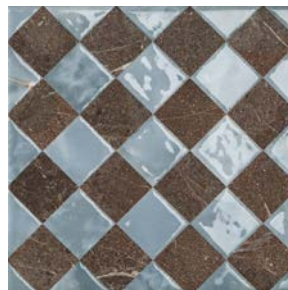

Description

Ritmo explores the allure of classic marble while introducing artistic depth through layered tones, expressive movement, and a contemporary approach to pattern. The collection balances the clarity of natural stone with glazed detailing that shifts in the light, creating surfaces that feel timeless yet distinctly modern.

Body Type	Shade Variation
Glazed Non Color-Body Porcelain	V3

Lead Time

8-10 Weeks

Location

Italy

Triangle

Triangle 8"x8"x8.5mm Glossy and Matte

Statuario

Amazonite

Imperial Brown

Microgrid

Microgrid 8"x8"x8.5mm Glossy and Matte

Statuario

Amazonite

Imperial Brown

Macrogrid

Macrogrid 8"x8"x8.5mm Glossy and Matte

Statuario

Amazonite

Imperial Brown

Axis

Axis 8" x 8" x 8.5mm Glossy and Matte

Statuario

Amazonite