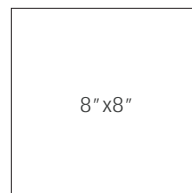

Colors

Sizes

Finish & Thickness

Matte, Glossy and Matte | 8.5mm
Finish varies per size and color –
Refer to Color • Size • Finish Matrix

Technical Data

Specification Reference	Test Method	Test Result
DCOF	ANSI A326.3	Matte > 0.42 Wet
		Glossy and Matte • N/A
Water Absorption	ISO 10545-3	< 0.5%
Breaking Strength	ISO 10545-4	R>35 N/mm ² , S>1300N