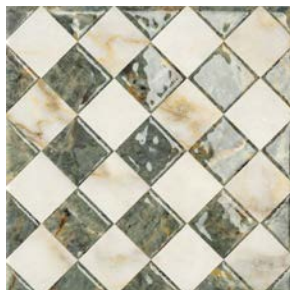

Description

Ritmo explores the allure of classic marble while introducing artistic depth through layered tones, expressive movement, and a contemporary approach to pattern. The collection balances the clarity of natural stone with glazed detailing that shifts in the light, creating surfaces that feel timeless yet distinctly modern.

Body Type	Shade Variation
Glazed Non Color-Body Porcelain	V3

Lead Time

8-10 Weeks

Location

Italy

Triangle

Triangle 8"x8"x8.5mm Glossy and Matte

Statuario

Amazonite

Imperial Brown

Microgrid

Microgrid 8"x8"x8.5mm Glossy and Matte

Statuario

Amazonite

Imperial Brown

Macrogrid

Macrogrid 8"x8"x8.5mm Glossy and Matte

Statuario

Amazonite

Imperial Brown

Axis

Axis 8" x 8" x 8.5mm Glossy and Matte

Statuario

Amazonite