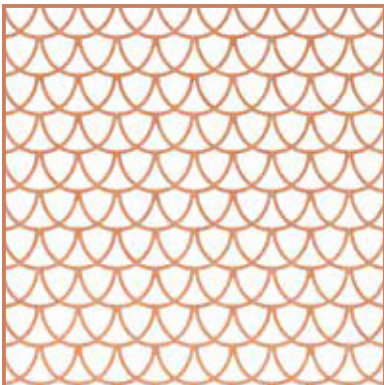

Petal Pattern Suggestions

Tip Down