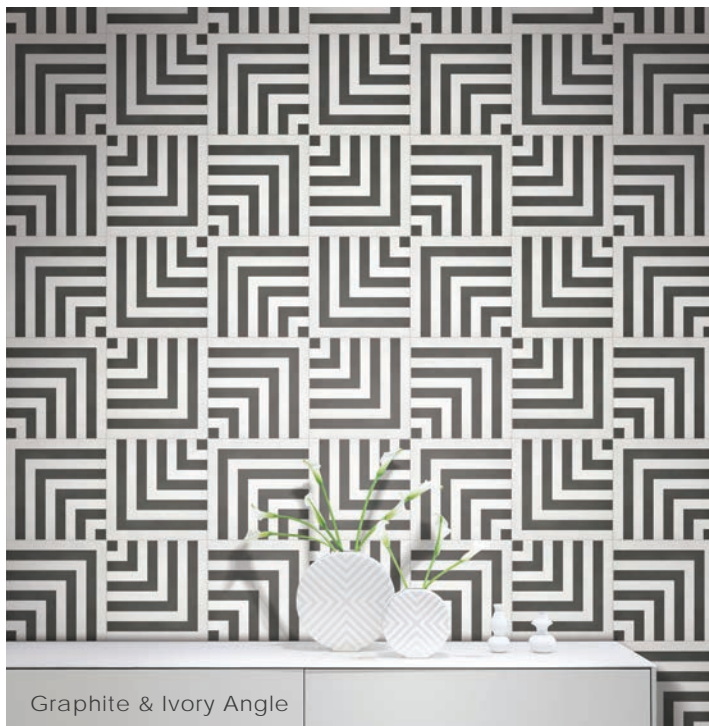

## Color•Size•Finish Matrix

Color — Size & Thickness					
	Ivory	Sand	Blue Grey	Grey	Graphite
Hexagon 7" x 8" x 9mm	Matte	Matte	Matte	Matte	Matte
8" x 8" x 9mm	Matte	Matte	Matte	Matte	Matte
Bullnose 2" x 8" x 9mm	Matte	Matte	Matte	Matte	Matte
					

Chart indicates available size, color, finish and thickness options. Shaded block indicates not available. Sizing is nominal for field tile, trims, and decors.

2026v1