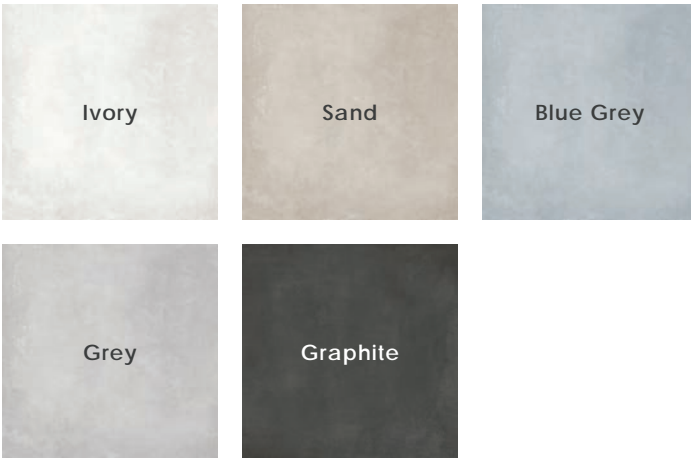

## Colors

## Location

Available Upon  
Request

Body Type	Shade Variation
Glazed Non Color-Body Porcelain	Solids • V1, Patterns • V4

2026v1

Blue Grey Flower

Grey Hexagon

Sand Frame

Blue Grey Frame

Grey Frame

Graphite Frame

Pattern Mix 8"x8"x9mm Matte | Patterns Sold Individually

Sand

Blue Grey

Grey