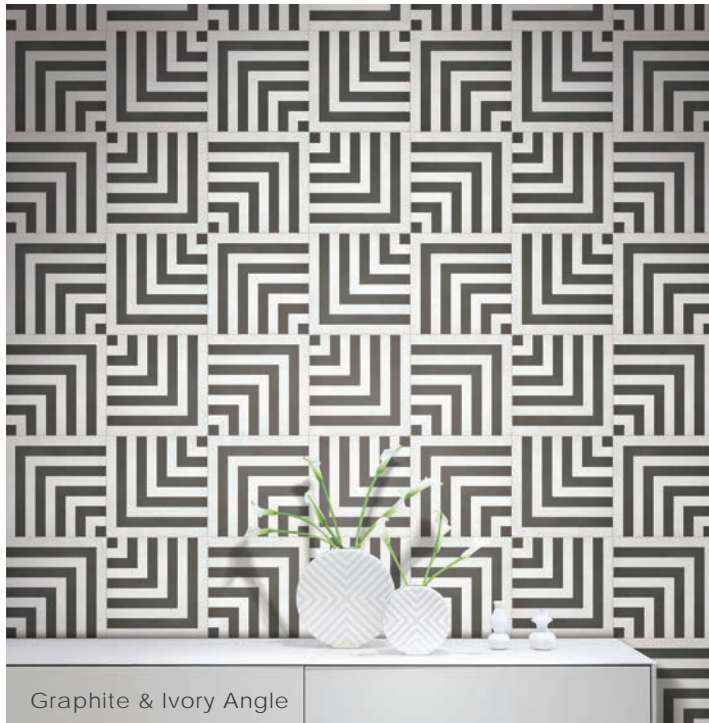

## Color•Size•Finish Matrix

Color — Size & Thickness					
	Ivory	Sand	Blue Grey	Grey	Graphite
Hexagon 7" x 8" x 9mm	Matte	Matte	Matte	Matte	Matte
8" x 8" x 9mm	Matte	Matte	Matte	Matte	Matte
Bullnose 2" x 8" x 9mm	Matte	Matte	Matte	Matte	Matte
					

Chart indicates available size, color, finish and thickness options. Shaded block indicates not available. Sizing is nominal for field tile, trims, and decors.

2026v1