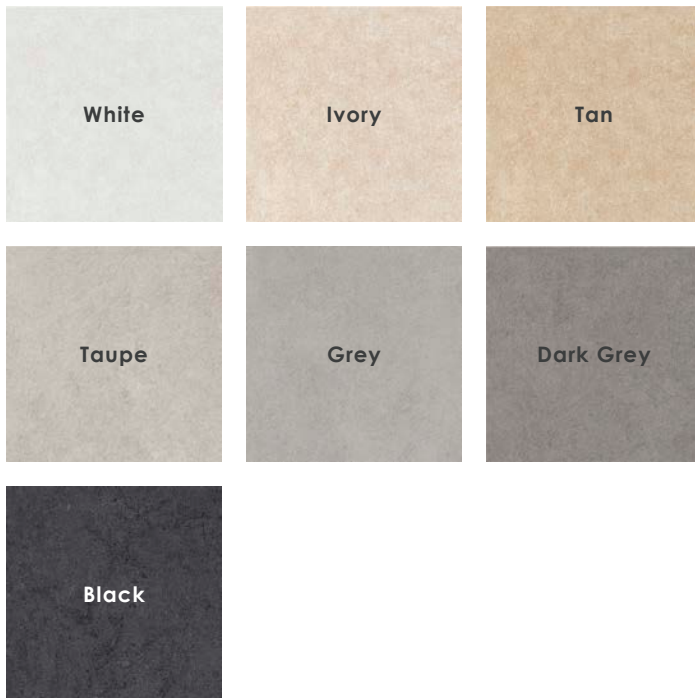

Description

Coalesce porcelain tile is monochromatic and reminiscent of a newly poured concrete floor. The neutral color palette is the perfect foundation for any aesthetic. A sophisticated approach to minimalism with tonal and surface finish variation ideal for all interiors.

Colors

Sizes

Technical Data

Specification Reference	Test Method	Test Result
DCOF	ANSI A326.3	Natural • > 0.50 Wet
		Lappato • < 0.42
Water Absorption	ISO 10545-3	< 0.2%
Breaking Strength	ISO 10545-4	R>35 N/mm², S>1300N

Finish & Thickness

Lappato, Natural | 9mm, 10mm
Finish varies per size and color –
Refer to Color•Size•Finish Matrix

Lead Time

8-10 Weeks

Location

Italy

Body Type	Shade Variation
Glazed Color-Body Porcelain	V2