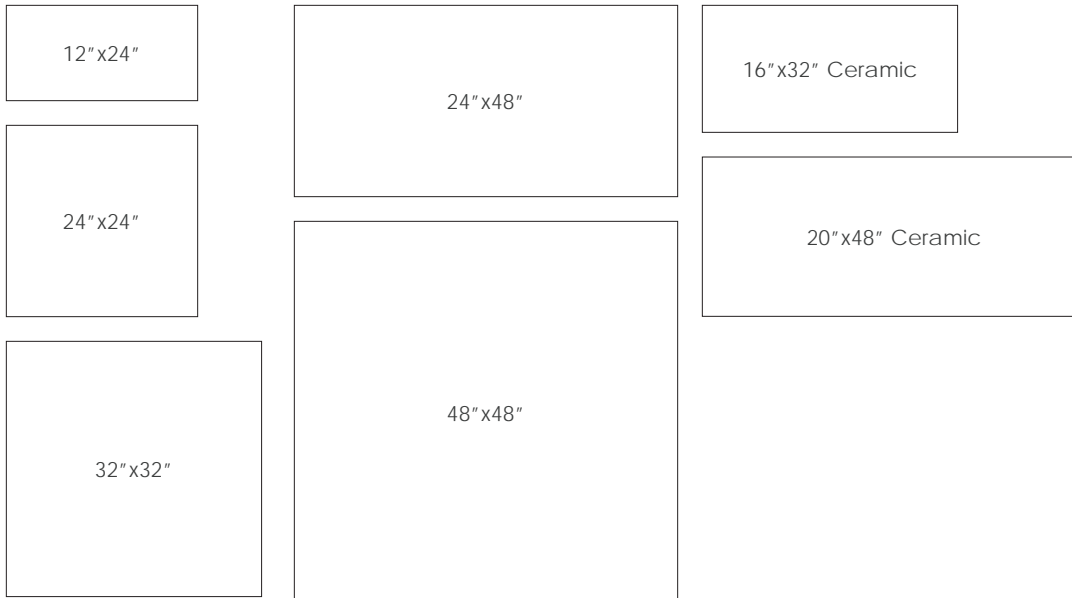

Technical Data

Specification Reference	Test Method	Test Result
DCOF	ANSI A326.3	Grip > 0.55 Wet
		Matte > 0.50 Wet
		Ceramic • Not Applicable
Water Absorption	ISO 10545-3	Porcelain • <0.1%
		Ceramic • >10%
Breaking Strength	ISO 10545-4	Porcelain • R>40 N/mm², S>1500N
		Ceramic • R>15 N/mm², S>600N
Deep Abrasion Resistance	ISO 10545-6	Porcelain • <150mm³

Body Type	Shade Variation
Unglazed Porcelain • Ceramic	V2

Sizes

Gauged options available. Contact info@creativematerialscorp.com or your consultant for more information.