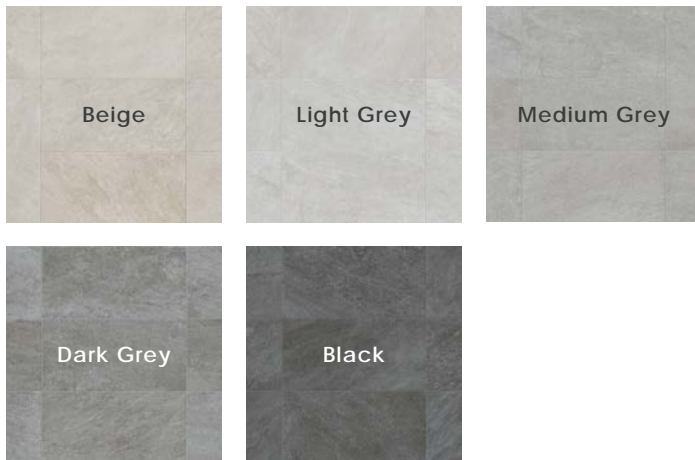

## Description

Gemstone porcelain tile connects diverse natural quartzite stones by way of delicate tones and refined vein graphics. An expression of warmth to remind us of feeling grounded or connected with nature. Rectified edges and modular sizes allow for multi-size installations, creating dynamic visuals.

## Colors

Images represent the range of the product.

## Sizes