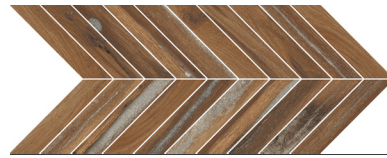

Beige

Light Grey

Taupe

Dark Grey

Charcoal

Chevron Mosaic on 9"x20"x8.5mm Sheet Natural | Non-Rectified

Birch

Oak