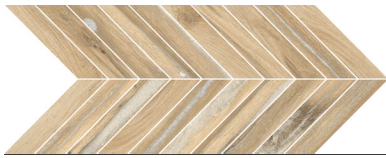

Beige

Light Grey

Taupe

Dark Grey

Charcoal

Chevron Mosaic on 9"x20"x8.5mm Sheet Natural | Non-Rectified

Birch

Oak