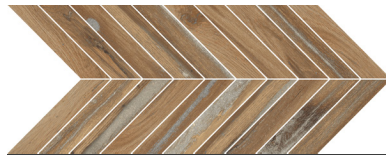

Beige

Light Grey

Taupe

Dark Grey

Charcoal

Chevron Mosaic on 9"x20"x8.5mm Sheet Natural | Non-Rectified

Birch

Oak