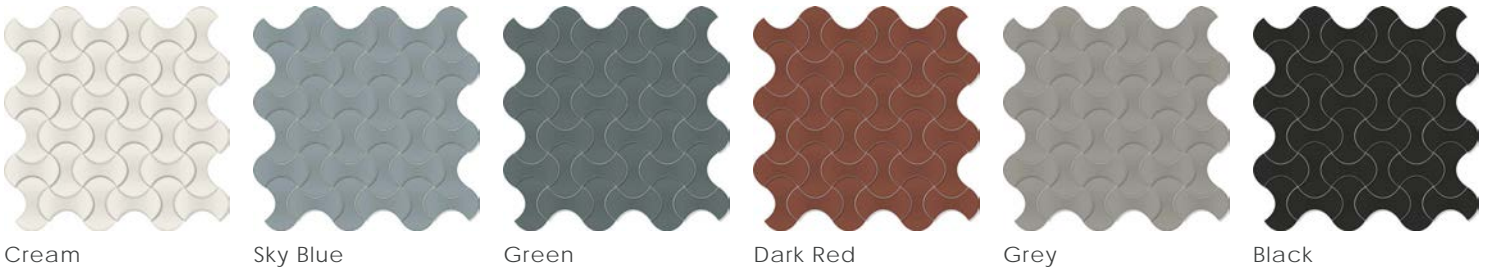

Terracotta

Cool Grey

Dark Grey

Charcoal

Kaleidoscope 12"x12"x9mm Glossy | Ceramic

White

Mosaics

Weave Mosaic on 12"x12"x10mm Sheet Matte | Ceramic

2"x2" Mosaic on 12"x12"x10mm Sheet Matte | Unglazed Porcelain

Available in all colors from page 1 (White, Light Grey, Warm Grey, Terracotta, Cool Grey, Dark Grey, Charcoal)

Random Strip Mosaic on 12"x24"x10mm Sheet Matte | Unglazed Porcelain

Available in all colors from page 1 (White, Light Grey, Warm Grey, Terracotta, Cool Grey, Dark Grey, Charcoal)

Color•Size•Finish Matrix

Color — Size & Thickness							
	White	Light Grey	Warm Grey	Terracotta	Cool Grey	Dark Grey	Charcoal
4"x4"x10mm Rectified	Matte	Matte	Matte	Matte	Matte	Matte	Matte
6"x6"x10mm Rectified	Matte	Matte	Matte	Matte	Matte	Matte	Matte
12"x12"x10mm Rectified	Matte	Matte	Matte	Matte	Matte	Matte	Matte
4"x24"x10mm Rectified	Matte	Matte	Matte	Matte	Matte	Matte	Matte
8"x24"x10mm Rectified	Matte	Matte	Matte	Matte	Matte	Matte	Matte
12"x24"x10mm Rectified	Matte	Matte	Matte	Matte	Matte	Matte	Matte
24"x24"x10mm Rectified	Matte	Matte	Matte	Matte	Matte	Matte	Matte
36"x36"x10mm Rectified	Matte	Matte	Matte	Matte	Matte	Matte	Matte
24"x48"x10mm Rectified	Matte	Matte	Matte	Matte	Matte	Matte	Matte
48"x48"x10mm Rectified	Matte	Matte	Matte		Matte		
Bullnose 2"x24"x10mm Rectified	Matte 	Matte	Matte	Matte	Matte	Matte	Matte
Bullnose 2"x36"x10mm Rectified	Matte 	Matte	Matte	Matte	Matte	Matte	Matte