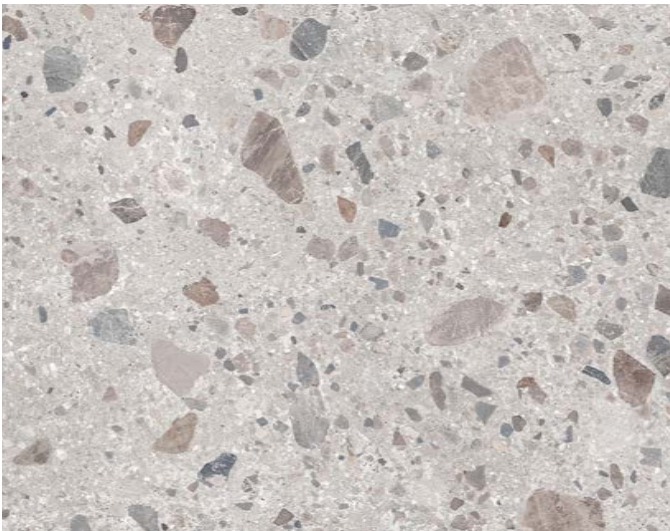

Light Blue Grey

Description

Iseo porcelain tile represents shades of grey with dimensional pebble effects through a concept of tonal appreciation. With consideration of blending natural elements and contemporary design, the collection is defined.

Colors

Light Blue Grey

Size

48"x110"

Finish & Thickness

Natural | 6mm

Lead Time

8-10 Weeks

Body Type	Shade Variation
Unglazed Porcelain	V2