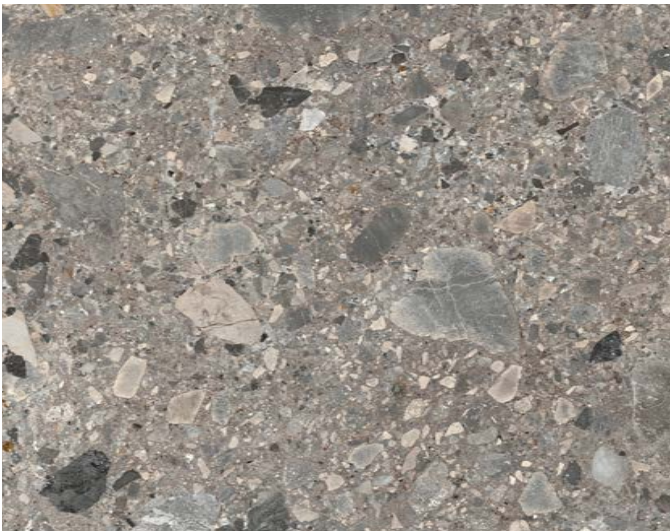

Blue Grey

Description

Iseo porcelain tile represents shades of grey with dimensional pebble effects through a concept of tonal appreciation. With consideration of blending natural elements and contemporary design, the collection is defined.

Colors

Blue Grey

Size

48"x110"

Finish & Thickness

Natural | 6mm

Lead Time

8-10 Weeks

Location

Italy

Technical Data

Specification Reference	Test Method	Test Result
DCOF	ANSI A326.3	> 0.50 Wet
Water Absorption	ISO 10545-3	< 0.1%
Breaking Strength	ISO 10545-4	R>48 N/mm ² , S>1.100N
Deep Abrasion Resistance	ISO 10545-6	< 150mm ³

Body Type	Shade Variation
Unglazed Porcelain	V2