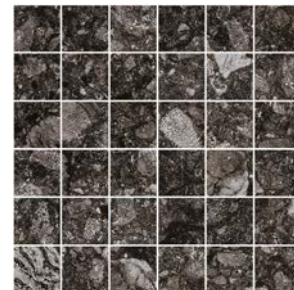

Light Grey

Greige

Light Blue Grey

Taupe

Grey

Gravel Grey

Blue Grey

Black

Blue Grey

Black

2"x2" Mosaic on 12"x12"x9mm Sheet Natural | Non-Rectified

Light Grey

Greige

Light Blue Grey

Taupe

Grey

Gravel Grey

Blue Grey

Black

Color•Size•Finish Matrix

Color — Size & Thickness								
	Light Grey	Greige	Light Blue Grey	Taupe	Grey	Gravel Grey	Blue Grey	Black
6" x 24" x 9mm Rectified	Natural	Natural	Natural	Natural	Natural	Natural	Natural	Natural
12" x 24" x 9mm Rectified	Natural	Natural	Natural	Natural	Natural	Natural	Natural	Natural
24" x 24" x 9mm Rectified	Natural Structured	Natural Structured	Natural Structured	Natural Structured	Natural Structured	Natural Structured	Natural Structured	Natural Structured
24" x 48" x 9mm Rectified	Natural	Natural	Natural	Natural	Natural	Natural	Natural	Natural
48" x 48" x 9mm Rectified	Natural	Natural	Natural	Natural	Natural	Natural	Natural	Natural
Paver 24" x 24" x 20mm Rectified	Textured		Textured	Textured	Textured	Textured	Textured	Textured
Paver 24" x 48" x 20mm Rectified	Textured				Textured		Textured	Textured
Paver 32" x 32" x 20mm Rectified	Textured		Textured	Textured	Textured	Textured	Textured	Textured
Paver 48" x 48" x 20mm Rectified	Textured				Textured		Textured	Textured
Gauged Panel 63" x 126" x 6mm Rectified					Natural			
63.75" x 127.5" x 12mm Rectified					Honed			
Gauged Panel 48" x 110" x 6mm Rectified			Natural	Natural	Natural	Natural	Natural	