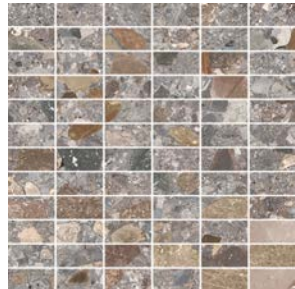

Light Grey

Greige

Light Blue Grey

Taupe

Grey

Gravel Grey

Blue Grey

Black

Mosaics

1"x2" Mattoncino Mosaic on 12"x12"x9mm Sheet Natural | Non-Rectified

Light Grey

Greige

Light Blue Grey

Taupe

Grey

Gravel Grey

Blue Grey

Black

2"x2" Mosaic on 12"x12"x9mm Sheet Natural | Non-Rectified

Light Grey

Greige

Light Blue Grey

Taupe

Grey

Gravel Grey

Blue Grey

Black

Color•Size•Finish Matrix

Color — Size & Thickness								
	Light Grey	Greige	Light Blue Grey	Taupe	Grey	Gravel Grey	Blue Grey	Black
6" x 24" x 9mm Rectified	Natural	Natural	Natural	Natural	Natural	Natural	Natural	Natural
12" x 24" x 9mm Rectified	Natural	Natural	Natural	Natural	Natural	Natural	Natural	Natural
24" x 24" x 9mm Rectified	Natural Structured	Natural Structured	Natural Structured	Natural Structured	Natural Structured	Natural Structured	Natural Structured	Natural Structured
24" x 48" x 9mm Rectified	Natural	Natural	Natural	Natural	Natural	Natural	Natural	Natural
48" x 48" x 9mm Rectified	Natural	Natural	Natural	Natural	Natural	Natural	Natural	Natural
Paver 24" x 24" x 20mm Rectified	Textured		Textured	Textured	Textured	Textured	Textured	Textured
Paver 24" x 48" x 20mm Rectified	Textured				Textured		Textured	Textured
Paver 32" x 32" x 20mm Rectified	Textured		Textured	Textured	Textured	Textured	Textured	Textured
Paver 48" x 48" x 20mm Rectified	Textured				Textured		Textured	Textured
Gauged Panel 63" x 126" x 6mm Rectified					Natural			
63.75" x 127.5" x 12mm Rectified					Honed			
Gauged Panel 48" x 110" x 6mm Rectified			Natural	Natural	Natural	Natural	Natural	