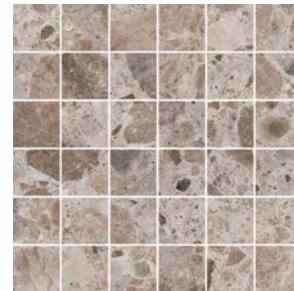

Light Grey

Greige

Light Blue Grey

Taupe

Grey

Gravel Grey

Blue Grey

Black

Blue Grey

Black

2"x2" Mosaic on 12"x12"x9mm Sheet Natural | Non-Rectified

Light Grey

Greige

Light Blue Grey

Taupe

Grey

Gravel Grey

Blue Grey

Black

Color•Size•Finish Matrix

Color — Size & Thickness								
	Light Grey	Greige	Light Blue Grey	Taupe	Grey	Gravel Grey	Blue Grey	Black
6" x 24" x 9mm Rectified	Natural	Natural	Natural	Natural	Natural	Natural	Natural	Natural
12" x 24" x 9mm Rectified	Natural	Natural	Natural	Natural	Natural	Natural	Natural	Natural
24" x 24" x 9mm Rectified	Natural Structured	Natural Structured	Natural Structured	Natural Structured	Natural Structured	Natural Structured	Natural Structured	Natural Structured
24" x 48" x 9mm Rectified	Natural	Natural	Natural	Natural	Natural	Natural	Natural	Natural
48" x 48" x 9mm Rectified	Natural	Natural	Natural	Natural	Natural	Natural	Natural	Natural
Paver 24" x 24" x 20mm Rectified	Textured		Textured	Textured	Textured	Textured	Textured	Textured
Paver 24" x 48" x 20mm Rectified	Textured				Textured		Textured	Textured
Paver 32" x 32" x 20mm Rectified	Textured		Textured	Textured	Textured	Textured	Textured	Textured
Paver 48" x 48" x 20mm Rectified	Textured				Textured		Textured	Textured
Gauged Panel 63" x 126" x 6mm Rectified					Natural			
63.75" x 127.5" x 12mm Rectified					Honed			
Gauged Panel 48" x 110" x 6mm Rectified			Natural	Natural	Natural	Natural	Natural	