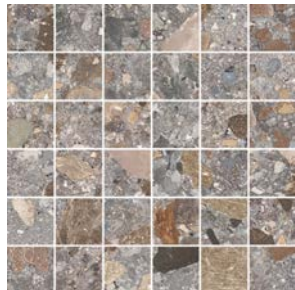

Colors

Light Grey

Greige

Light Blue Grey

Taupe

Grey

Gravel Grey

Blue Grey

Light Grey

Greige

Light Blue Grey

Taupe

Grey

Gravel Grey

Blue Grey

Black

Blue Grey

Black

2"x2" Mosaic on 12"x12"x9mm Sheet Natural | Non-Rectified

Light Grey

Greige

Light Blue Grey

Taupe

Grey

Gravel Grey

Blue Grey

Black

Color•Size•Finish Matrix

Color — Size & Thickness								
	Light Grey	Greige	Light Blue Grey	Taupe	Grey	Gravel Grey	Blue Grey	Black
6" x 24" x 9mm Rectified	Natural	Natural	Natural	Natural	Natural	Natural	Natural	Natural
12" x 24" x 9mm Rectified	Natural	Natural	Natural	Natural	Natural	Natural	Natural	Natural
24" x 24" x 9mm Rectified	Natural Structured	Natural Structured	Natural Structured	Natural Structured	Natural Structured	Natural Structured	Natural Structured	Natural Structured
24" x 48" x 9mm Rectified	Natural	Natural	Natural	Natural	Natural	Natural	Natural	Natural
48" x 48" x 9mm Rectified	Natural	Natural	Natural	Natural	Natural	Natural	Natural	Natural
Paver 24" x 24" x 20mm Rectified	Textured		Textured	Textured	Textured	Textured	Textured	Textured
Paver 24" x 48" x 20mm Rectified	Textured				Textured		Textured	Textured
Paver 32" x 32" x 20mm Rectified	Textured		Textured	Textured	Textured	Textured	Textured	Textured
Paver 48" x 48" x 20mm Rectified	Textured				Textured		Textured	Textured
Gauged Panel 63" x 126" x 6mm Rectified					Natural			
63.75" x 127.5" x 12mm Rectified					Honed			
Gauged Panel 48" x 110" x 6mm Rectified			Natural	Natural	Natural	Natural	Natural	