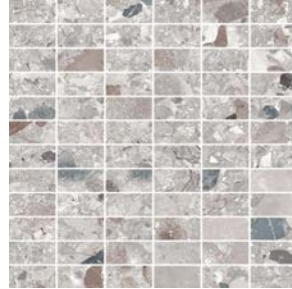

Light Grey

Greige

Light Blue Grey

Taupe

Grey

Gravel Grey

Blue Grey

Black

Mosaics

1"x2" Mattoncino Mosaic on 12"x12"x9mm Sheet Natural | Non-Rectified

Light Grey

Greige

Light Blue Grey

Taupe

Grey

Gravel Grey

Blue Grey

Black

2"x2" Mosaic on 12"x12"x9mm Sheet Natural | Non-Rectified

Light Grey

Greige

Light Blue Grey

Taupe

Grey

Gravel Grey

Blue Grey

Black

Color•Size•Finish Matrix

Color — Size & Thickness								
	Light Grey	Greige	Light Blue Grey	Taupe	Grey	Gravel Grey	Blue Grey	Black
6" x 24" x 9mm Rectified	Natural	Natural	Natural	Natural	Natural	Natural	Natural	Natural
12" x 24" x 9mm Rectified	Natural	Natural	Natural	Natural	Natural	Natural	Natural	Natural
24" x 24" x 9mm Rectified	Natural Structured	Natural Structured	Natural Structured	Natural Structured	Natural Structured	Natural Structured	Natural Structured	Natural Structured
24" x 48" x 9mm Rectified	Natural	Natural	Natural	Natural	Natural	Natural	Natural	Natural
48" x 48" x 9mm Rectified	Natural	Natural	Natural	Natural	Natural	Natural	Natural	Natural
Paver 24" x 24" x 20mm Rectified	Textured		Textured	Textured	Textured	Textured	Textured	Textured
Paver 24" x 48" x 20mm Rectified	Textured				Textured		Textured	Textured
Paver 32" x 32" x 20mm Rectified	Textured		Textured	Textured	Textured	Textured	Textured	Textured
Paver 48" x 48" x 20mm Rectified	Textured				Textured		Textured	Textured
Gauged Panel 63" x 126" x 6mm Rectified					Natural			
63.75" x 127.5" x 12mm Rectified					Honed			
Gauged Panel 48" x 110" x 6mm Rectified			Natural	Natural	Natural	Natural	Natural	