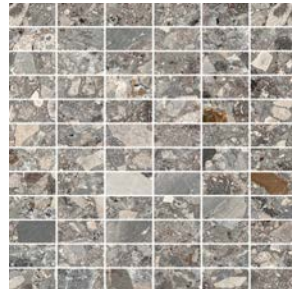

Light Grey

Greige

Light Blue Grey

Taupe

Grey

Gravel Grey

Blue Grey

Black

Mosaics

1"x2" Mattoncino Mosaic on 12"x12"x9mm Sheet Natural | Non-Rectified

Light Grey

Greige

Light Blue Grey

Taupe

Grey

Gravel Grey

Blue Grey

Black

2"x2" Mosaic on 12"x12"x9mm Sheet Natural | Non-Rectified

Light Grey

Greige

Light Blue Grey

Taupe

Grey

Gravel Grey

Blue Grey

Black

Color•Size•Finish Matrix

Color — Size & Thickness								
	Light Grey	Greige	Light Blue Grey	Taupe	Grey	Gravel Grey	Blue Grey	Black
6" x 24" x 9mm Rectified	Natural	Natural	Natural	Natural	Natural	Natural	Natural	Natural
12" x 24" x 9mm Rectified	Natural	Natural	Natural	Natural	Natural	Natural	Natural	Natural
24" x 24" x 9mm Rectified	Natural Structured	Natural Structured	Natural Structured	Natural Structured	Natural Structured	Natural Structured	Natural Structured	Natural Structured
24" x 48" x 9mm Rectified	Natural	Natural	Natural	Natural	Natural	Natural	Natural	Natural
48" x 48" x 9mm Rectified	Natural	Natural	Natural	Natural	Natural	Natural	Natural	Natural
Paver 24" x 24" x 20mm Rectified	Textured		Textured	Textured	Textured	Textured	Textured	Textured
Paver 24" x 48" x 20mm Rectified	Textured				Textured		Textured	Textured
Paver 32" x 32" x 20mm Rectified	Textured		Textured	Textured	Textured	Textured	Textured	Textured
Paver 48" x 48" x 20mm Rectified	Textured				Textured		Textured	Textured
Gauged Panel 63" x 126" x 6mm Rectified					Natural			
63.75" x 127.5" x 12mm Rectified					Honed			
Gauged Panel 48" x 110" x 6mm Rectified			Natural	Natural	Natural	Natural	Natural	