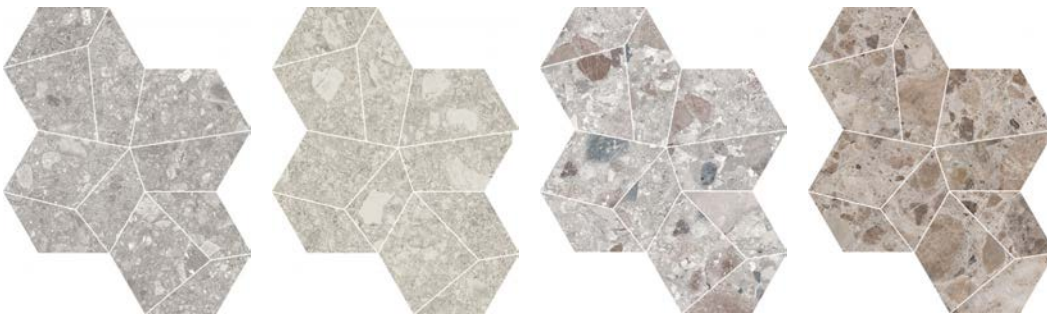

Description

Iseo porcelain tile represents shades of grey with dimensional pebble effects through a concept of tonal appreciation. With consideration of blending natural elements and contemporary design, the collection is defined.

Light Blue Grey

Taupe

Grey

Gravel Grey

Blue Grey

Black

Mosaics

Patchy Mosaic on 16"x14"x9mm Sheet Natural | Non-Rectified

Light Grey

Greige

Light Blue Grey

Taupe

Grey

Gravel Grey

Blue Grey

Black