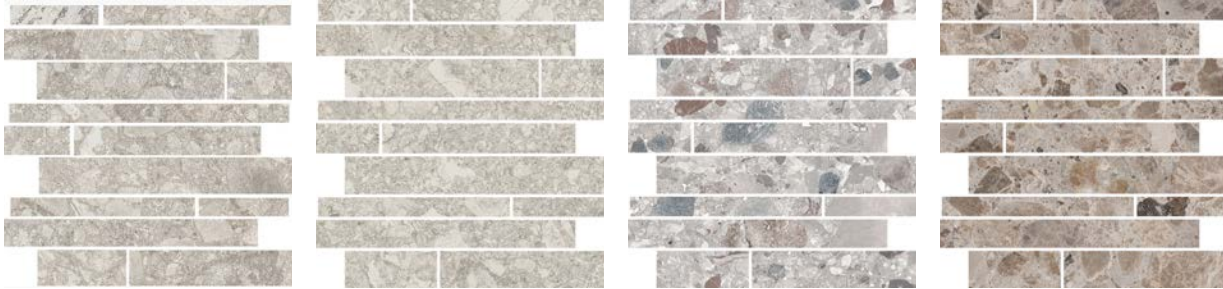

Mosaics

Portnoy Mosaic on 12"x12"x9mm Sheet Natural | Non-Rectified

Light Grey

Greige

Light Blue Grey

Taupe