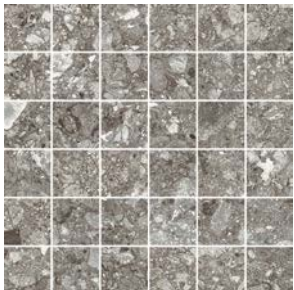

Light Grey

Greige

Light Blue Grey

Taupe

Grey

Gravel Grey

Blue Grey

Black

Blue Grey

Black

2"x2" Mosaic on 12"x12"x9mm Sheet Natural | Non-Rectified

Light Grey

Greige

Light Blue Grey

Taupe

Grey

Gravel Grey

Blue Grey

Black

Color•Size•Finish Matrix

Color — Size & Thickness								
	Light Grey	Greige	Light Blue Grey	Taupe	Grey	Gravel Grey	Blue Grey	Black
6" x 24" x 9mm Rectified	Natural	Natural	Natural	Natural	Natural	Natural	Natural	Natural
12" x 24" x 9mm Rectified	Natural	Natural	Natural	Natural	Natural	Natural	Natural	Natural
24" x 24" x 9mm Rectified	Natural Structured	Natural Structured	Natural Structured	Natural Structured	Natural Structured	Natural Structured	Natural Structured	Natural Structured
24" x 48" x 9mm Rectified	Natural	Natural	Natural	Natural	Natural	Natural	Natural	Natural
48" x 48" x 9mm Rectified	Natural	Natural	Natural	Natural	Natural	Natural	Natural	Natural
Paver 24" x 24" x 20mm Rectified	Textured		Textured	Textured	Textured	Textured	Textured	Textured
Paver 24" x 48" x 20mm Rectified	Textured				Textured		Textured	Textured
Paver 32" x 32" x 20mm Rectified	Textured		Textured	Textured	Textured	Textured	Textured	Textured
Paver 48" x 48" x 20mm Rectified	Textured				Textured		Textured	Textured
Gauged Panel 63" x 126" x 6mm Rectified					Natural			
63.75" x 127.5" x 12mm Rectified					Honed			
Gauged Panel 48" x 110" x 6mm Rectified			Natural	Natural	Natural	Natural	Natural	