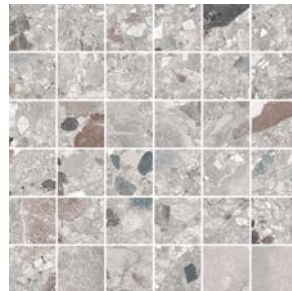

Light Grey

Greige

Light Blue Grey

Taupe

Grey

Gravel Grey

Blue Grey

Black

Blue Grey

Black

2"x2" Mosaic on 12"x12"x9mm Sheet Natural | Non-Rectified

Light Grey

Greige

Light Blue Grey

Taupe

Grey

Gravel Grey

Blue Grey

Black

Color•Size•Finish Matrix

Color — Size & Thickness								
	Light Grey	Greige	Light Blue Grey	Taupe	Grey	Gravel Grey	Blue Grey	Black
6" x 24" x 9mm Rectified	Natural	Natural	Natural	Natural	Natural	Natural	Natural	Natural
12" x 24" x 9mm Rectified	Natural	Natural	Natural	Natural	Natural	Natural	Natural	Natural
24" x 24" x 9mm Rectified	Natural Structured	Natural Structured	Natural Structured	Natural Structured	Natural Structured	Natural Structured	Natural Structured	Natural Structured
24" x 48" x 9mm Rectified	Natural	Natural	Natural	Natural	Natural	Natural	Natural	Natural
48" x 48" x 9mm Rectified	Natural	Natural	Natural	Natural	Natural	Natural	Natural	Natural
Paver 24" x 24" x 20mm Rectified	Textured		Textured	Textured	Textured	Textured	Textured	Textured
Paver 24" x 48" x 20mm Rectified	Textured				Textured		Textured	Textured
Paver 32" x 32" x 20mm Rectified	Textured		Textured	Textured	Textured	Textured	Textured	Textured
Paver 48" x 48" x 20mm Rectified	Textured				Textured		Textured	Textured
Gauged Panel 63" x 126" x 6mm Rectified					Natural			
63.75" x 127.5" x 12mm Rectified					Honed			
Gauged Panel 48" x 110" x 6mm Rectified			Natural	Natural	Natural	Natural	Natural	