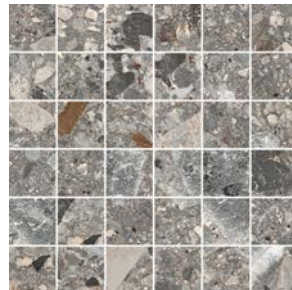

Light Grey

Greige

Light Blue Grey

Taupe

Grey

Gravel Grey

Blue Grey

Black

Blue Grey

Black

2"x2" Mosaic on 12"x12"x9mm Sheet Natural | Non-Rectified

Light Grey

Greige

Light Blue Grey

Taupe

Grey

Gravel Grey

Blue Grey

Black

Color•Size•Finish Matrix

Color — Size & Thickness								
	Light Grey	Greige	Light Blue Grey	Taupe	Grey	Gravel Grey	Blue Grey	Black
6" x 24" x 9mm Rectified	Natural	Natural	Natural	Natural	Natural	Natural	Natural	Natural
12" x 24" x 9mm Rectified	Natural	Natural	Natural	Natural	Natural	Natural	Natural	Natural
24" x 24" x 9mm Rectified	Natural Structured	Natural Structured	Natural Structured	Natural Structured	Natural Structured	Natural Structured	Natural Structured	Natural Structured
24" x 48" x 9mm Rectified	Natural	Natural	Natural	Natural	Natural	Natural	Natural	Natural
48" x 48" x 9mm Rectified	Natural	Natural	Natural	Natural	Natural	Natural	Natural	Natural
Paver 24" x 24" x 20mm Rectified	Textured		Textured	Textured	Textured	Textured	Textured	Textured
Paver 24" x 48" x 20mm Rectified	Textured				Textured		Textured	Textured
Paver 32" x 32" x 20mm Rectified	Textured		Textured	Textured	Textured	Textured	Textured	Textured
Paver 48" x 48" x 20mm Rectified	Textured				Textured		Textured	Textured
Gauged Panel 63" x 126" x 6mm Rectified					Natural			
63.75" x 127.5" x 12mm Rectified					Honed			
Gauged Panel 48" x 110" x 6mm Rectified			Natural	Natural	Natural	Natural	Natural	