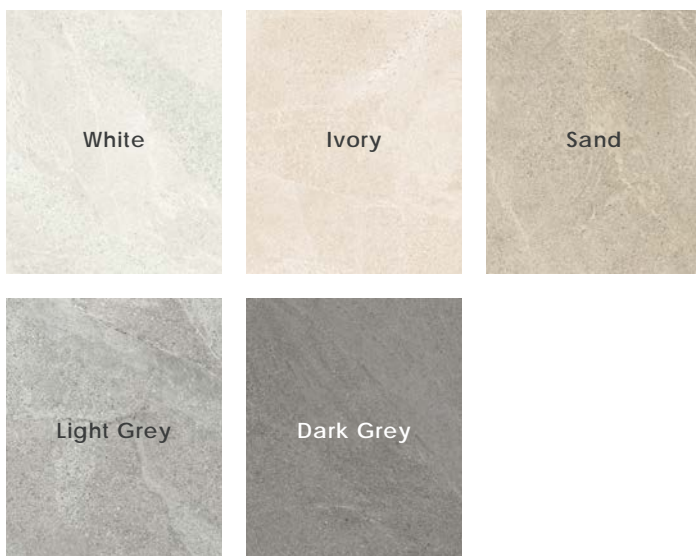

Description

Lagom porcelain tile combines several natural stone looks into a comprehensive collection of strikingly beautiful colors. The merging of delicate marbling, fine particles, and granular textures epitomizes the Nordic aesthetic. This palette is a testament to the minimalist ethos.

Colors

Sizes

Paver options available.

Contact info@creativematerialscorp.com or your consultant for more information.

Finish & Thickness

Grip, Matte, Honed | 9mm
Finish varies per size and color –
Refer to Color•Size•Finish Matrix

Body Type	Shade Variation
Unglazed Porcelain	V3

White + White Random Strip Mosaic

Ivory

Mosaics

Random Strip Two Faces Mosaic on 12"x24"x10mm Sheet Honed | Rectified

White

Ivory

Sand

Light Grey

Dark Grey

Versailles Mosaic on 12"x12"x10mm Sheet Honed | Rectified

White

Ivory

Sand

Light Grey

Dark Grey