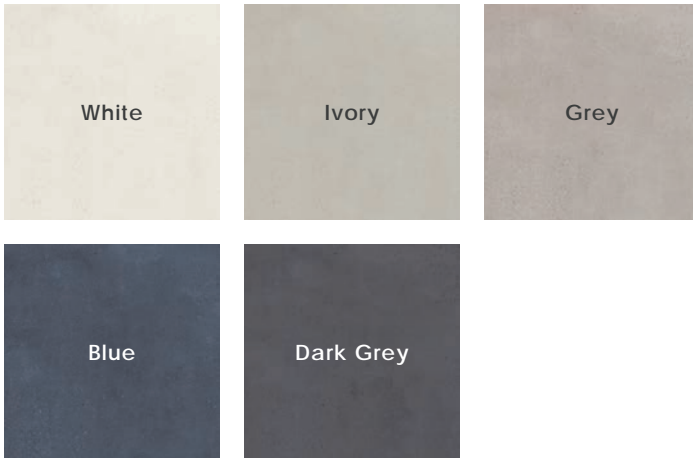

Description

Magnetic porcelain tile seeks ultra-chic interiors for a beautiful, minimalistic approach. Drawing inspiration from the ever-popular volcanic rock with focus on the authentic depth found within. Unmistakable texture for tactile sensations and unique visuals.

Colors

Sizes

Technical Data

Specification Reference	Test Method	Test Result
DCOF	ANSI A326.3	Textured • > 0.50 Wet
		Natural • > 0.50 Wet
		Linear Textured • > 0.50 Wet
Water Absorption	ISO 10545-3	< 0.5%
Breaking Strength	ISO 10545-4	R>35 N/mm², S>1300 N
Deep Abrasion Resistance	ISO 10545-6	< 175mm³

Finish & Thickness

Linear Textured, Natural, Textured
| 9mm, 9.5mm
Finish varies per size and color –
Refer to Color•Size•Finish Matrix

Lead Time

8-10 Weeks

Location

Italy

Body Type	Shade Variation
Unglazed Porcelain	V3

2025v1