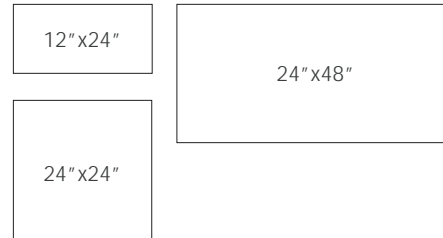

Colors

Sizes

Technical Data

Specification Reference	Test Method	Test Result
DCOF	ANSI A326.3	Textured • > 0.50 Wet
		Natural • > 0.50 Wet
		Linear Textured • > 0.50 Wet
Water Absorption	ISO 10545-3	< 0.5%
Breaking Strength	ISO 10545-4	R>35 N/mm ² , S>1300 N
Deep Abrasion Resistance	ISO 10545-6	< 175mm ³

Finish & Thickness

Linear Textured, Natural, Textured
| 9mm, 9.5mm
Finish varies per size and color –
Refer to Color•Size•Finish Matrix

Lead Time

8-10 Weeks

Location

Italy

Body Type	Shade Variation
Unglazed Porcelain	V3

2025v1

Linear Textured

12"x24"x9mm or 24"x48"x9.5mm | Rectified

White

Ivory

Grey

Blue

Dark Grey

Color — Size & Thickness					
	White	Ivory	Grey	Blue	Dark Grey
12"x24"x9mm Rectified	Linear Textured Natural Textured	Linear Textured Natural Textured	Linear Textured Natural Textured	Linear Textured Natural Textured	Linear Textured Natural Textured
24"x24"x9mm Rectified	Natural Textured	Natural Textured	Natural Textured	Natural Textured	Natural Textured
24"x48"x9.5mm Rectified	Linear Textured Natural	Linear Textured Natural	Linear Textured Natural	Linear Textured Natural	Linear Textured Natural
Bullnose 3"x24"x9mm Rectified	Natural	Natural	Natural	Natural	Natural
					
Stairtread 13"x48"x9mm Rectified	Natural	Natural	Natural	Natural	Natural
					
Stairtread Corner Left or Right 13"x48"x9mm Rectified	Natural	Natural	Natural	Natural	Natural
					
Stairtread With Mitered Edge 6"x24"x9mm Rectified	Textured	Textured	Textured	Textured	Textured
					