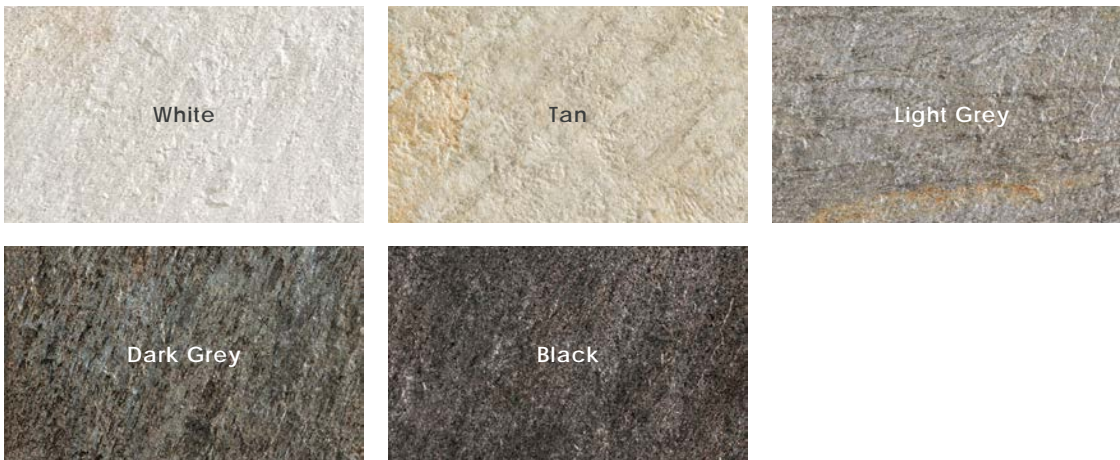

## Description

Mineralized porcelain tile authentically recreates the diverse natural elements of quartzite, characterized by its shading effect. You have free reign on how to use this collection when composing your interior and exterior designs.

## Colors