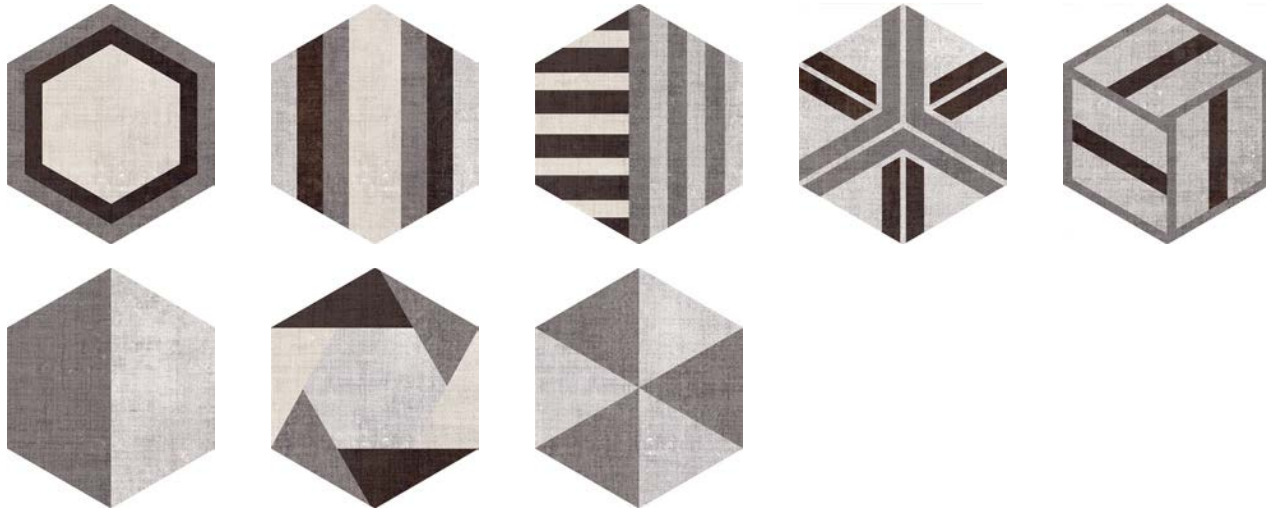

Ivory/Silver/Taupe/Dark Grey

Ivory/Sand/Taupe/Dark Grey

Decor | Non-Rectified

Triangle Mix 8.5"x10"x9mm Esagona Matte

S/2 Dek 3"x12"x8.5mm Matte

Ivory/Gold Fleck

Silver/Gold Fleck

Sand/Gold Fleck

Sand/Copper Fleck

Taupe/Bronze Fleck

Taupe/Copper Fleck

Dark Grey/Bronze Fleck

Dark Grey/Copper Fleck

Trim

Half 0.1"x15"x8.5mm Matte

Angle 0.1"x10"x8.5mm Matte