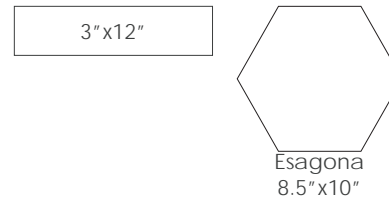

Colors

Sizes

Technical Data

Specification Reference	Test Method	Test Result
DCOF	ANSI A326.3	> 0.50 Wet
Water Absorption	ISO 10545-3	< 0.1%
Breaking Strength	ISO 10545-4	R>45 N/mm ² , S>1800N
Deep Abrasion Resistance	ISO 10545-6	< 150mm ³

Lead Time

8-10 Weeks

Location

Italy

Decor | Non-Rectified

Pattern Mix 8.5"x10"x9mm Esagona Matte | Randomly mixed in cartons, which may contain multiples of the same pattern. Not sold as individual patterns.