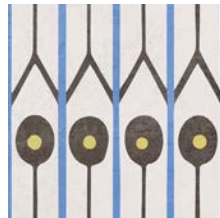

## Description

Modern Patchwork porcelain tile encompasses a meticulously curated assortment of creative geometric patterns in a trend-worthy color palette. Create repetitious and harmonious visual rhythms for commercial designs. Prepare to transform any space into a statement of elegant eclecticism.

## Colors

White

Diamond

Picket

Chain

Geometric

## Color•Size•Finish Matrix

Color — Size & Thickness					
	White	Diamond	Picket	Chain	Geometric
12" x 12" x 10mm Rectified	Natural	Natural	Natural	Natural	Natural

Chart indicates available size, color, finish and thickness options. Shaded block indicates not available. Sizing is nominal for field tile, trims, and decors.