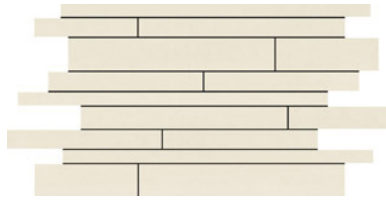

Light Grey + Grey 2"x2" 3D Mosaic

Description

Neolithic porcelain tile is a complete collection of colors and textures inspired by nature. A truly versatile palette that can combine one color in varying surfaces for a monochromatic, modern design.

Lead Time

8-10 Weeks

Location

Portugal

Colors - Textured Finish

Sizes

Technical Data

Specification Reference	Test Method	Test Result
DCOF	ANSI A326.3	Textured > 0.55 Wet
		Matte > 0.50 Wet
		Linear Textured > 0.42 Wet
		Polished < 0.42
Water Absorption	ISO 10545-3	< 0.08%
Breaking Strength	ISO 10545-4	R>45 N/mm ² , S>1300N
Deep Abrasion Resistance	ISO 10545-6	130mm ³

Body Type	Shade Variation
Unglazed Porcelain	V2

Mosaics

Random Strip Mosaic on 12"x24"x9.5mm Sheet Matte

White

Beige

Taupe

Light Grey

Grey