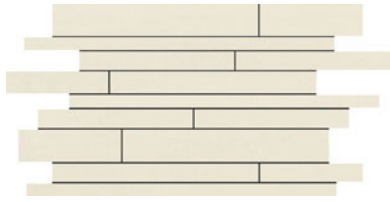

Mosaics

Random Strip Mosaic on 12"x24"x9.5mm Sheet Matte

White