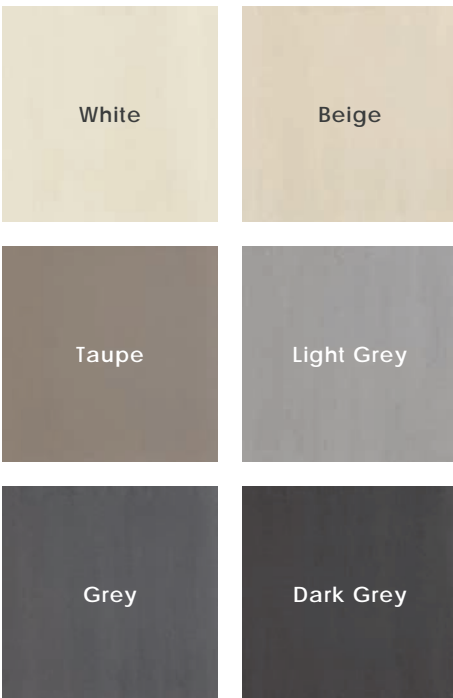

Light Grey + Grey 2"x2" 3D Mosaic

Description

Neolithic porcelain tile is a complete collection of colors and textures inspired by nature. A truly versatile palette that can combine one color in varying surfaces for a monochromatic, modern design.

Colors - Matte or Polished Finish

Colors - Linear Textured Finish

Finish & Thickness

Linear Textured, Matte, Polished, Textured | 8.8mm, 9.5mm, 9.8mm, 10.5mm

Finish varies per size and color – Refer to Color•Size•Finish Matrix

Chart indicates available size, color, finish and thickness options. Shaded block indicates not available. Sizing is nominal for field tile, trims, and decors.

Color•Size•Finish Matrix

Color — Size & Thickness			
	Light Grey	Grey	Dark Grey
4" x 4" Rectified	Matte - 9.5mm Polished - 8.8mm	Matte - 9.5mm Polished - 8.8mm	Matte - 9.5mm Polished - 8.8mm
12" x 24" Rectified	Linear Textured - 9.5mm Matte - 9.5mm Polished - 8.8mm Textured - 9.5mm	Linear Textured - 9.5mm Matte - 9.5mm Polished - 8.8mm Textured - 9.5mm	Linear Textured - 9.5mm Matte - 9.5mm Polished - 8.8mm Textured - 9.5mm
24" x 24" Rectified	Matte - 10.5mm Polished - 9.8mm	Matte - 10.5mm Polished - 9.8mm	Matte - 10.5mm Polished - 9.8mm
Bullnose 4" x 24"	Matte - 9.5mm Polished - 8.8mm	Matte - 9.5mm Polished - 8.8mm	Matte - 9.5mm Polished - 8.8mm
			
Grooved Stairtread With Bullnose Edge 12" x 24"	Matte - 9.5mm Polished - 8.8mm	Matte - 9.5mm Polished - 8.8mm	Matte - 9.5mm Polished - 8.8mm
			