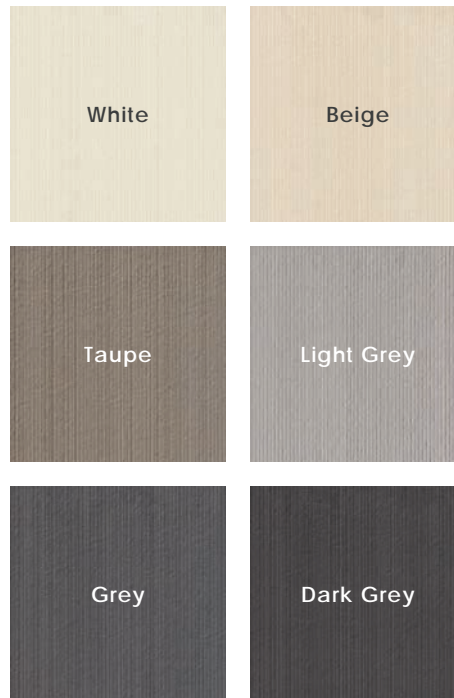

Light Grey + Grey 2"x2" 3D Mosaic

Description

Neolithic porcelain tile is a complete collection of colors and textures inspired by nature. A truly versatile palette that can combine one color in varying surfaces for a monochromatic, modern design.

Colors - Matte or Polished Finish

Colors - Linear Textured Finish

Finish & Thickness

Linear Textured, Matte, Polished, Textured | 8.8mm, 9.5mm, 9.8mm, 10.5mm

Finish varies per size and color – Refer to Color•Size•Finish Matrix

Body Type	Shade Variation
Unglazed Porcelain	V2

Mosaics

Random Strip Mosaic on 12"x24"x9.5mm Sheet Matte

White

Beige

Taupe

Light Grey

Grey

Chart indicates available size, color, finish and thickness options. Shaded block indicates not available. Sizing is nominal for field tile, trims, and decors.

Color•Size•Finish Matrix

Color — Size & Thickness			
	Light Grey	Grey	Dark Grey
4" x 4" Rectified	Matte - 9.5mm Polished - 8.8mm	Matte - 9.5mm Polished - 8.8mm	Matte - 9.5mm Polished - 8.8mm
12" x 24" Rectified	Linear Textured - 9.5mm Matte - 9.5mm Polished - 8.8mm Textured - 9.5mm	Linear Textured - 9.5mm Matte - 9.5mm Polished - 8.8mm Textured - 9.5mm	Linear Textured - 9.5mm Matte - 9.5mm Polished - 8.8mm Textured - 9.5mm
24" x 24" Rectified	Matte - 10.5mm Polished - 9.8mm	Matte - 10.5mm Polished - 9.8mm	Matte - 10.5mm Polished - 9.8mm
Bullnose 4" x 24"	Matte - 9.5mm Polished - 8.8mm	Matte - 9.5mm Polished - 8.8mm	Matte - 9.5mm Polished - 8.8mm
			
Grooved Stairtread With Bullnose Edge 12" x 24"	Matte - 9.5mm Polished - 8.8mm	Matte - 9.5mm Polished - 8.8mm	Matte - 9.5mm Polished - 8.8mm
			