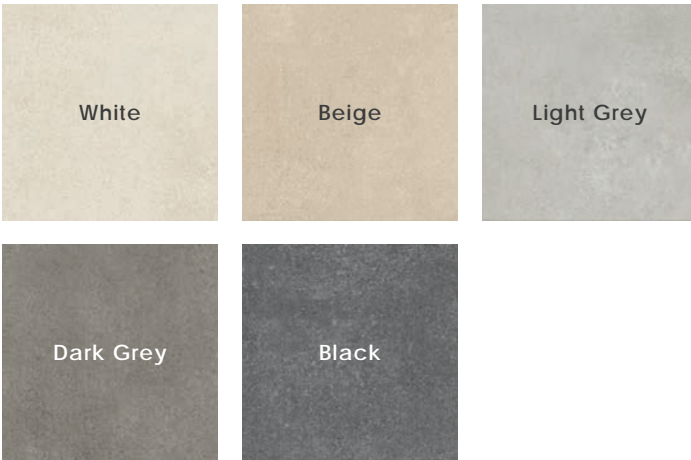

Black + Light Grey

## Colors

## Location

USA

Body Type	Shade Variation
Glazed Color-Body Porcelain	V2