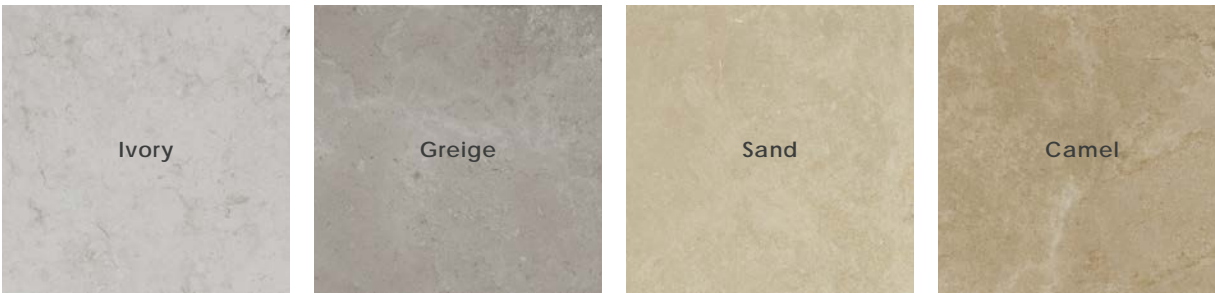

Description

Castell embodies the refined character of natural limestone with a modern porcelain surface designed for architectural interiors and outdoor environments. Inspired by the quiet elegance of European stone, the collection features soft mineral movement and balanced tonal variation, creating a calm, sophisticated foundation for contemporary spaces.

Colors

Linear Textured Colors

Finish & Thickness

Grip, Linear Textured, Matte |
8mm
Finish varies per size and color –
Refer to Color•Size•Finish Matrix

Lead Time

1-2 Weeks

Availability
Made in the USA