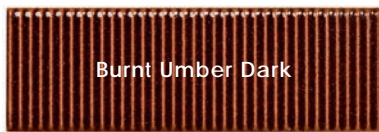

Burnt Umber Dark, Burnt Umber Medium, Burnt Umber Dark Ridge, and Cream Dark

Description

Mineral Glow explores the interaction between surface and light through a luminous glaze infused with fine mineral particles. Subtle speckling within the glaze creates delicate points of reflection, producing a soft sparkle that shifts as light moves across the tile surface. The result is a glossy porcelain wall tile that brings depth, brightness, and visual movement to contemporary interior walls.

Blue Dark, Blue Light and Blue Medium

Green Dark, Green Dark Frame, Green Medium, and Green Light

MINERAL GLOW

creative
materials
corporation

Frame Colors

Cream Dark

Khaki Dark

Ochre Dark

Burnt Umber Dark

Blue Dark

Green Dark

Ridge Colors

Cream Dark

Khaki Dark

Ochre Dark

Burnt Umber Dark

Blue Dark

Green Dark

Khaki Dark, Khaki Dark Frame, Khaki Light, and Khaki Medium

Ochre Dark, Ochre Dark Frame, and Ochre Dark Ridge

Color•Size•Finish Matrix

Color — Size & Thickness					
	Cream Light	Cream Medium	Cream Dark	Cream Dark Frame	Cream Dark Ridge
2" x 6" x 8.5mm	Glossy	Glossy	Glossy	Glossy (9mm)	Glossy
Color — Size & Thickness					
	Khaki Light	Khaki Medium	Khaki Dark	Khaki Dark Frame	Khaki Dark Ridge
2" x 6" x 8.5mm	Glossy	Glossy	Glossy	Glossy (9mm)	Glossy
Color — Size & Thickness					
	Ochre Light	Ochre Medium	Ochre Dark	Ochre Dark Frame	Ochre Dark Ridge
2" x 6" x 8.5mm	Glossy	Glossy	Glossy	Glossy (9mm)	Glossy
Color — Size & Thickness					
	Burnt Umber Light	Burnt Umber Medium	Burnt Umber Dark	Burnt Umber Dark Frame	Burnt Umber Dark Ridge
2" x 6" x 8.5mm	Glossy	Glossy	Glossy	Glossy (9mm)	Glossy