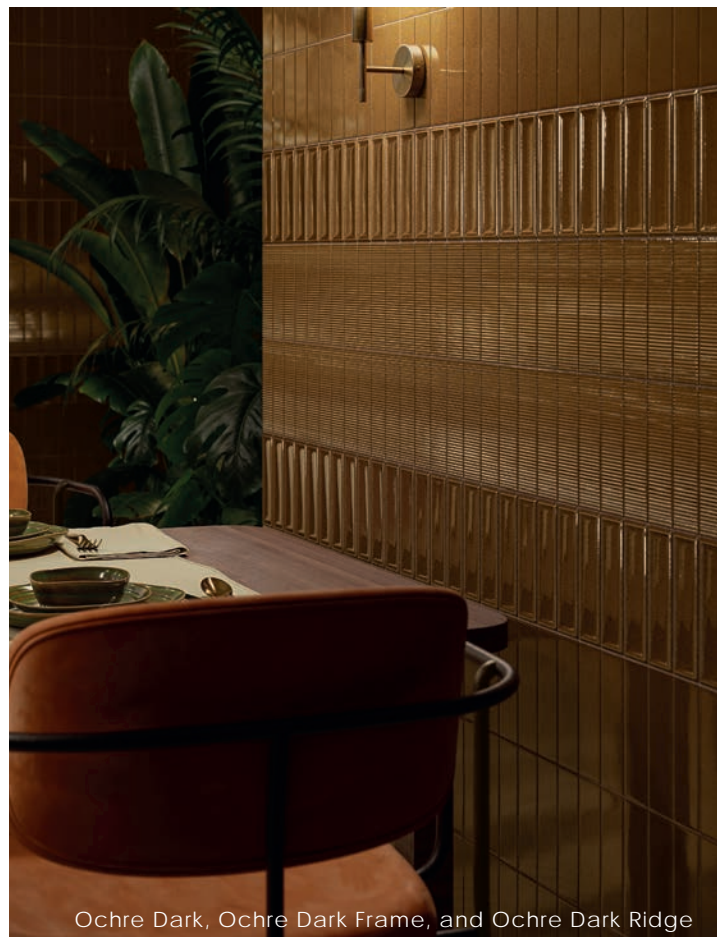

Khaki Dark, Khaki Dark Frame, Khaki Light, and Khaki Medium

Ochre Dark, Ochre Dark Frame, and Ochre Dark Ridge