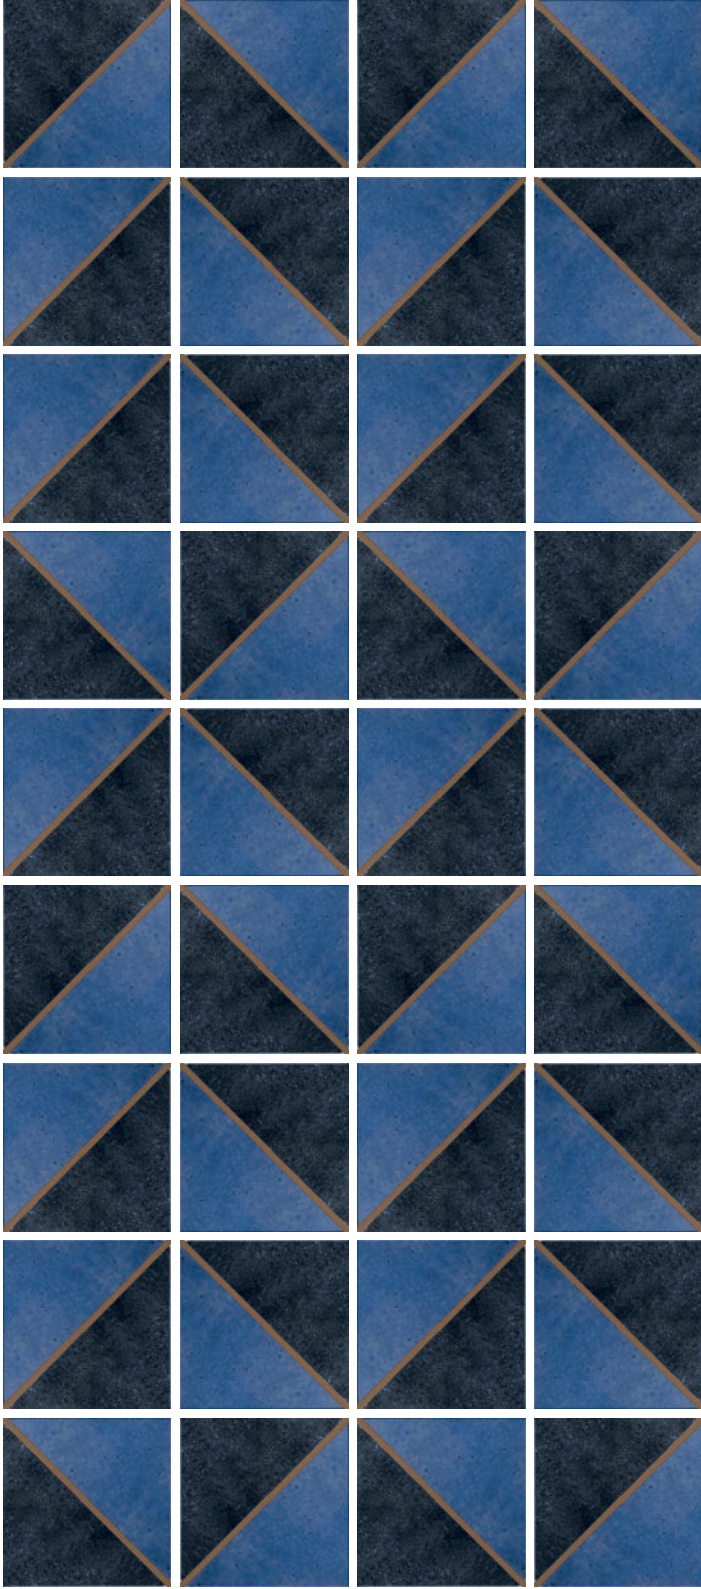

Pattern Layout Examples

One Color | Blue and Navy

100%

Straight Lay | Vertical ZigZag

One Color | Blue

100%

Straight Lay | Vertical ZigZag

One Color | Blue and Navy

100%

Straight Lay | Vertical ZigZag

One Color | Blue and Navy

100%

Straight Lay | Vertical ZigZag

Pattern Layout Examples

One Color | Navy

100%

Straight Lay | Reflected Wave

One Color | Blue and Navy

100%

Straight Lay | Reflected Wave

Pattern Layout Examples

One Color | Grey and White

100%

Straight Lay | Diamond

Straight Lay | Diamond

Pattern Layout Examples

Three Color | Black, Blue, White

Black • 50% Blue • 25% White • 25%

Straight Lay | Criss Cross

Two Color | Grey and White, White

Grey and White • 50% White • 50%