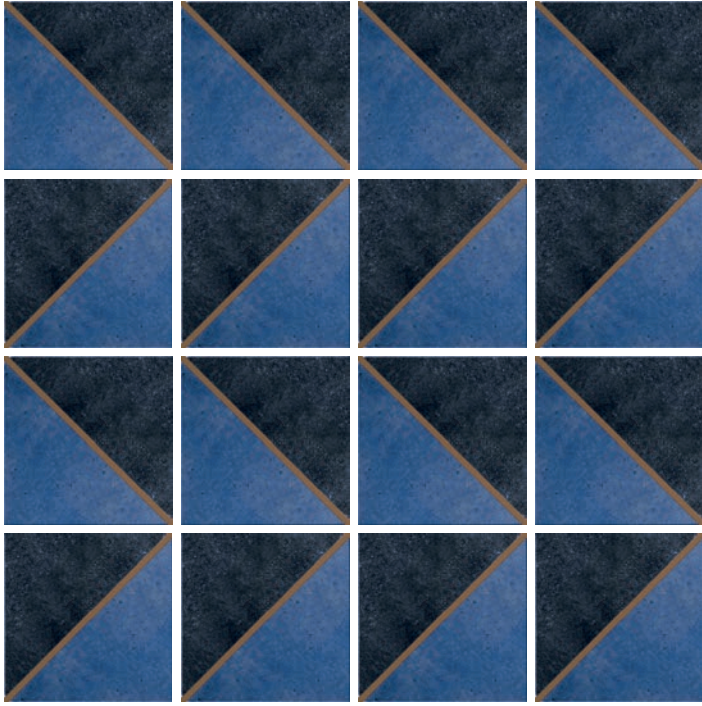

One Color | Green and Ochre

100%

Straight Lay | Diagonal Stripe

One Color | Green

100%

Straight Lay | Diagonal Stripe

Three Color | Green, Green and Ochre, Ochre

Green • 25% Green and Ochre • 50%

One Color | Sage and Teal

100%

Straight Lay | Diamond Refracted
(Dashed Line Indicates Tile Pattern Module)

These are sample pattern layouts. Please consult your A&D Consultant to see if Design Services can assist with creating custom patterns for your project.

Pattern Layout Examples

One Color | Blue and Navy

100%

Straight Lay | Vertical ZigZag

One Color | Blue

100%

Straight Lay | Vertical ZigZag

One Color | Blue and Navy

100%

Straight Lay | Vertical ZigZag

One Color | Blue and Navy

100%

Straight Lay | Vertical ZigZag

Pattern Layout Examples

One Color | Navy

100%