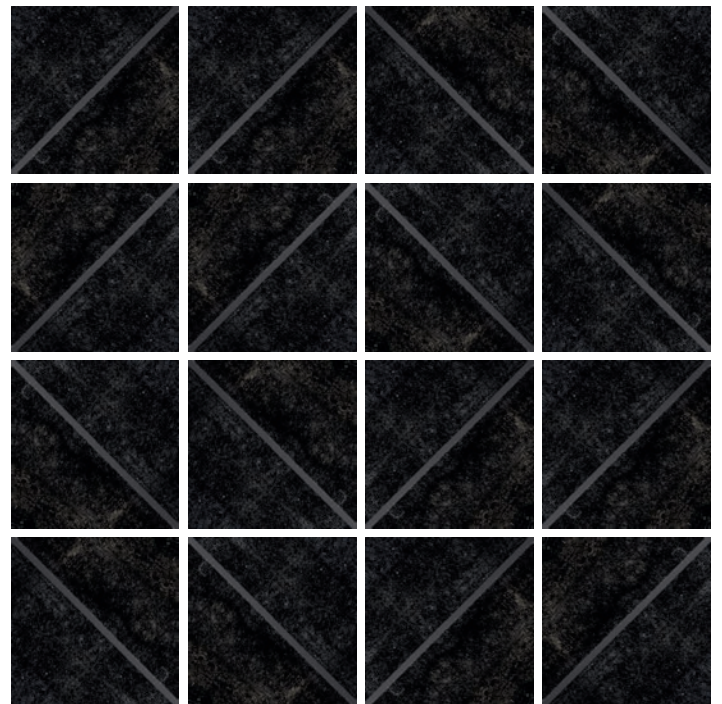

100%

Straight Lay | Vertical ZigZag

One Color | Blue and Navy

100%

Straight Lay | Vertical ZigZag

Pattern Layout Examples

One Color | Navy

100%

Straight Lay | Reflected Wave

One Color | Blue and Navy

100%

Straight Lay | Reflected Wave

Pattern Layout Examples

One Color | Grey and White

100%

Straight Lay | Diamond

Two Color | Black, White

Black • 50% White • 50%

Straight Lay | Diamond

One Color | Grey and White

100%

Straight Lay | Diamond

One Color | Black

100%

Straight Lay | Diamond

Pattern Layout Examples

Three Color | Black, Blue, White

Black • 50% Blue • 25% White • 25%

Straight Lay | Criss Cross

Two Color | Grey and White, White

Grey and White • 50% White • 50%