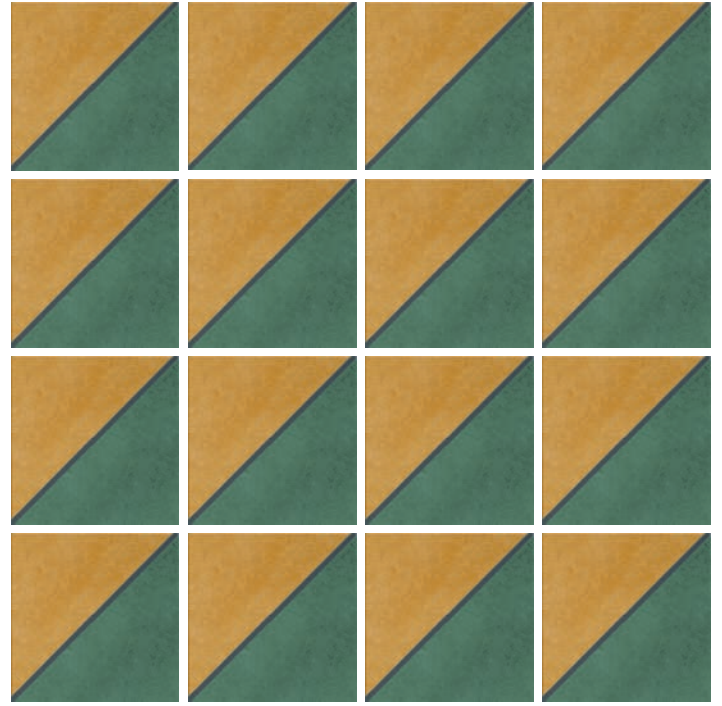

100%

Straight Lay | Horizontal ZigZag

Pattern Layout Examples

One Color | Terracotta

100%

Straight Lay | Crossed Geometric (Dashed Line Indicates Tile Pattern Module)

Pattern Layout Examples

Two Color | Rose and Terracotta, Terracotta

Rose and Terracotta • 66% Terracotta • 33%

Straight Lay | Crossed Geometric

(Dashed Line Indicates Tile Pattern Module)

Pattern Layout Examples

One Color | Green and Ochre

100%

Straight Lay | Diagonal Stripe

One Color | Green and Ochre

100%

Straight Lay | Diagonal Stripe

One Color | Green

100%

Straight Lay | Diagonal Stripe

Three Color | Green, Green and Ochre, Ochre

Green • 25% Green and Ochre • 50%

Straight Lay | Diamond

Pattern Layout Examples

Three Color | Black, Blue, White

Black • 50% Blue • 25% White • 25%

Straight Lay | Criss Cross

Two Color | Grey and White, White

Grey and White • 50% White • 50%