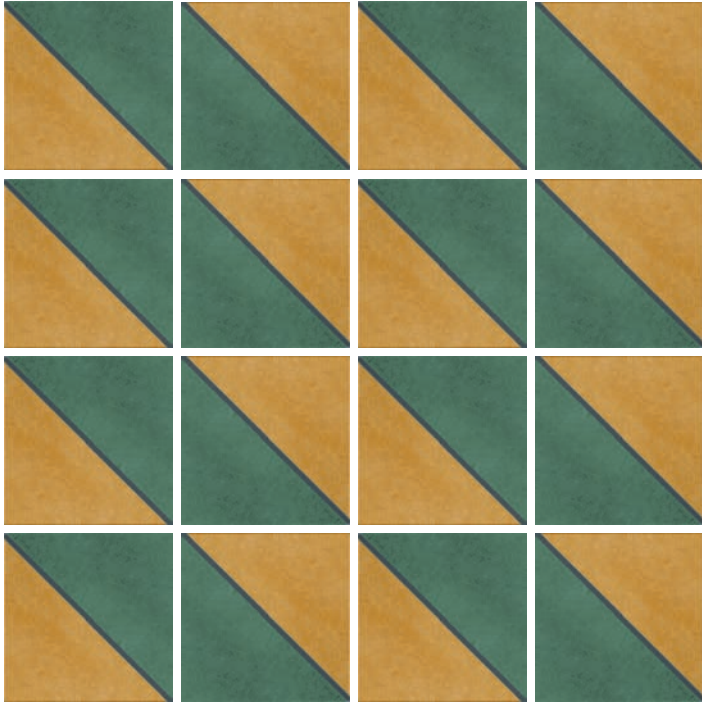

Straight Lay | Horizontal ZigZag

One Color | Rose and Terracotta

100%

Straight Lay | Horizontal ZigZag

One Color | Rose and Terracotta

100%

Straight Lay | Horizontal ZigZag

One Color | Rose and Terracotta

100%

Straight Lay | Horizontal ZigZag

Pattern Layout Examples

One Color | Terracotta

100%

Straight Lay | Crossed Geometric (Dashed Line Indicates Tile Pattern Module)

Pattern Layout Examples

Two Color | Rose and Terracotta, Terracotta

Rose and Terracotta • 66% Terracotta • 33%

Straight Lay | Crossed Geometric

(Dashed Line Indicates Tile Pattern Module)

Pattern Layout Examples

One Color | Green and Ochre

100%

Straight Lay | Diagonal Stripe

One Color | Green and Ochre

100%

Straight Lay | Diagonal Stripe

One Color | Green

100%

Straight Lay | Diagonal Stripe

Three Color | Green, Green and Ochre, Ochre

Green • 25% Green and Ochre • 50%