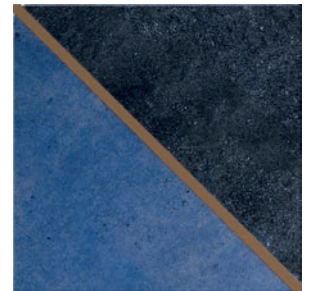

Blue and Navy

White

Grey and White

Black

Black and
Charcoal

Pattern Layout Examples

One Color | Rose

100%

Straight Lay | Horizontal ZigZag

One Color | Rose and Terracotta

100%

Straight Lay | Horizontal ZigZag

One Color | Rose and Terracotta

100%

Straight Lay | Horizontal ZigZag

One Color | Rose and Terracotta

Two Color | Black, White

Black • 50% White • 50%

Straight Lay | Diamond

One Color | Grey and White

100%

Straight Lay | Diamond

One Color | Black

100%