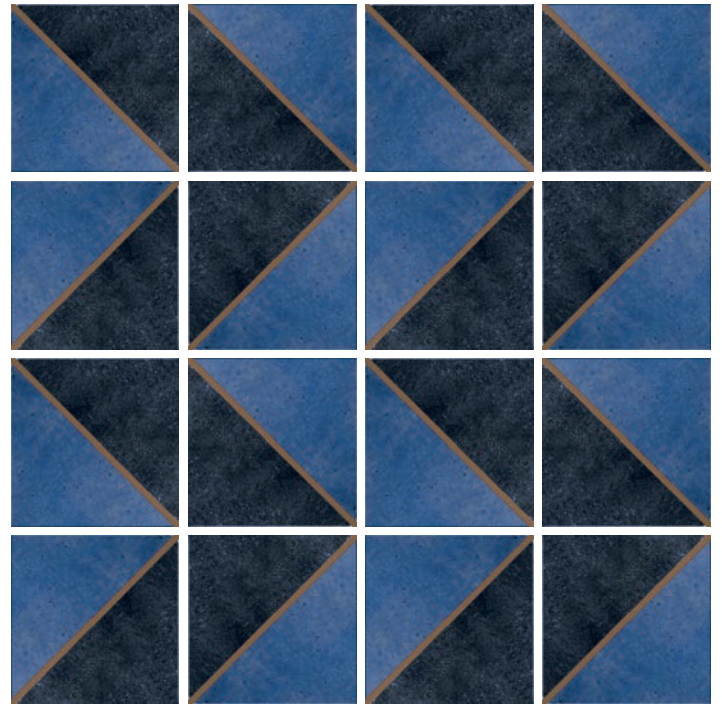

Ochre • 25%

Straight Lay | Diagonal Stripe

Pattern Layout Examples

Three Color | Green, Green and Ochre, Ochre

Green • 14% Green and Ochre • 75%

Ochre • 11%

Straight Lay | Basketweave

Three Color | Green, Green and Ochre, Ochre

One Color | Sage and Teal

100%

Straight Lay | Diamond Refracted
(Dashed Line Indicates Tile Pattern Module)

These are sample pattern layouts. Please consult your A&D Consultant to see if Design Services can assist with creating custom patterns for your project.

Pattern Layout Examples

One Color | Blue and Navy

100%

Straight Lay | Vertical ZigZag

One Color | Blue

100%

Straight Lay | Vertical ZigZag

One Color | Blue and Navy

100%

Straight Lay | Vertical ZigZag

One Color | Blue and Navy

100%

Straight Lay | Vertical ZigZag

Pattern Layout Examples

One Color | Navy

100%