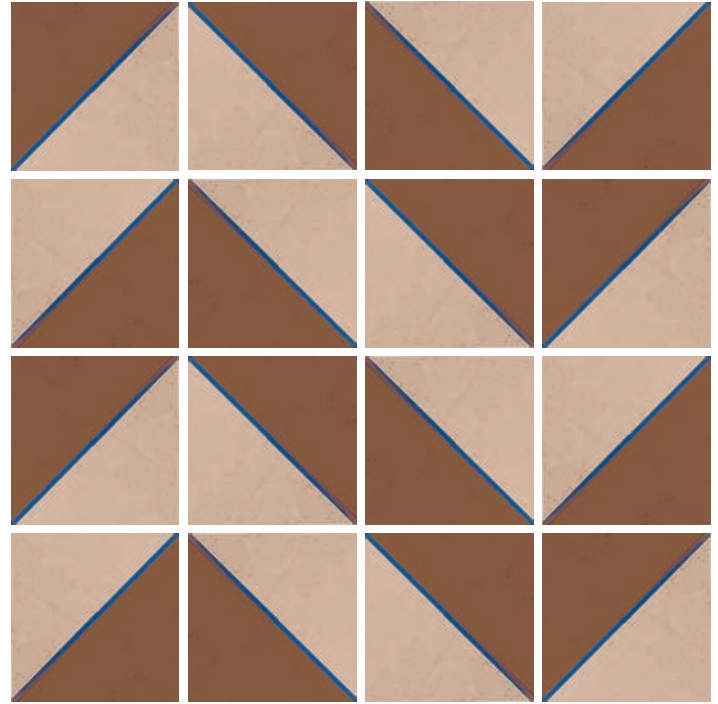

Blue and Navy

White

Grey and White

Black

Black and
Charcoal

Pattern Layout Examples

One Color | Rose

100%

Straight Lay | Horizontal ZigZag

One Color | Rose and Terracotta

100%

Straight Lay | Horizontal ZigZag

One Color | Rose and Terracotta

100%

Straight Lay | Horizontal ZigZag

One Color | Rose and Terracotta

One Color | Green and Ochre

100%

Straight Lay | Diagonal Stripe

One Color | Green

100%

Straight Lay | Diagonal Stripe

Three Color | Green, Green and Ochre, Ochre

Green • 25% Green and Ochre • 50%

Straight Lay | Diamond

Pattern Layout Examples

Three Color | Black, Blue, White

Black • 50% Blue • 25% White • 25%

Straight Lay | Criss Cross

Two Color | Grey and White, White

Grey and White • 50% White • 50%