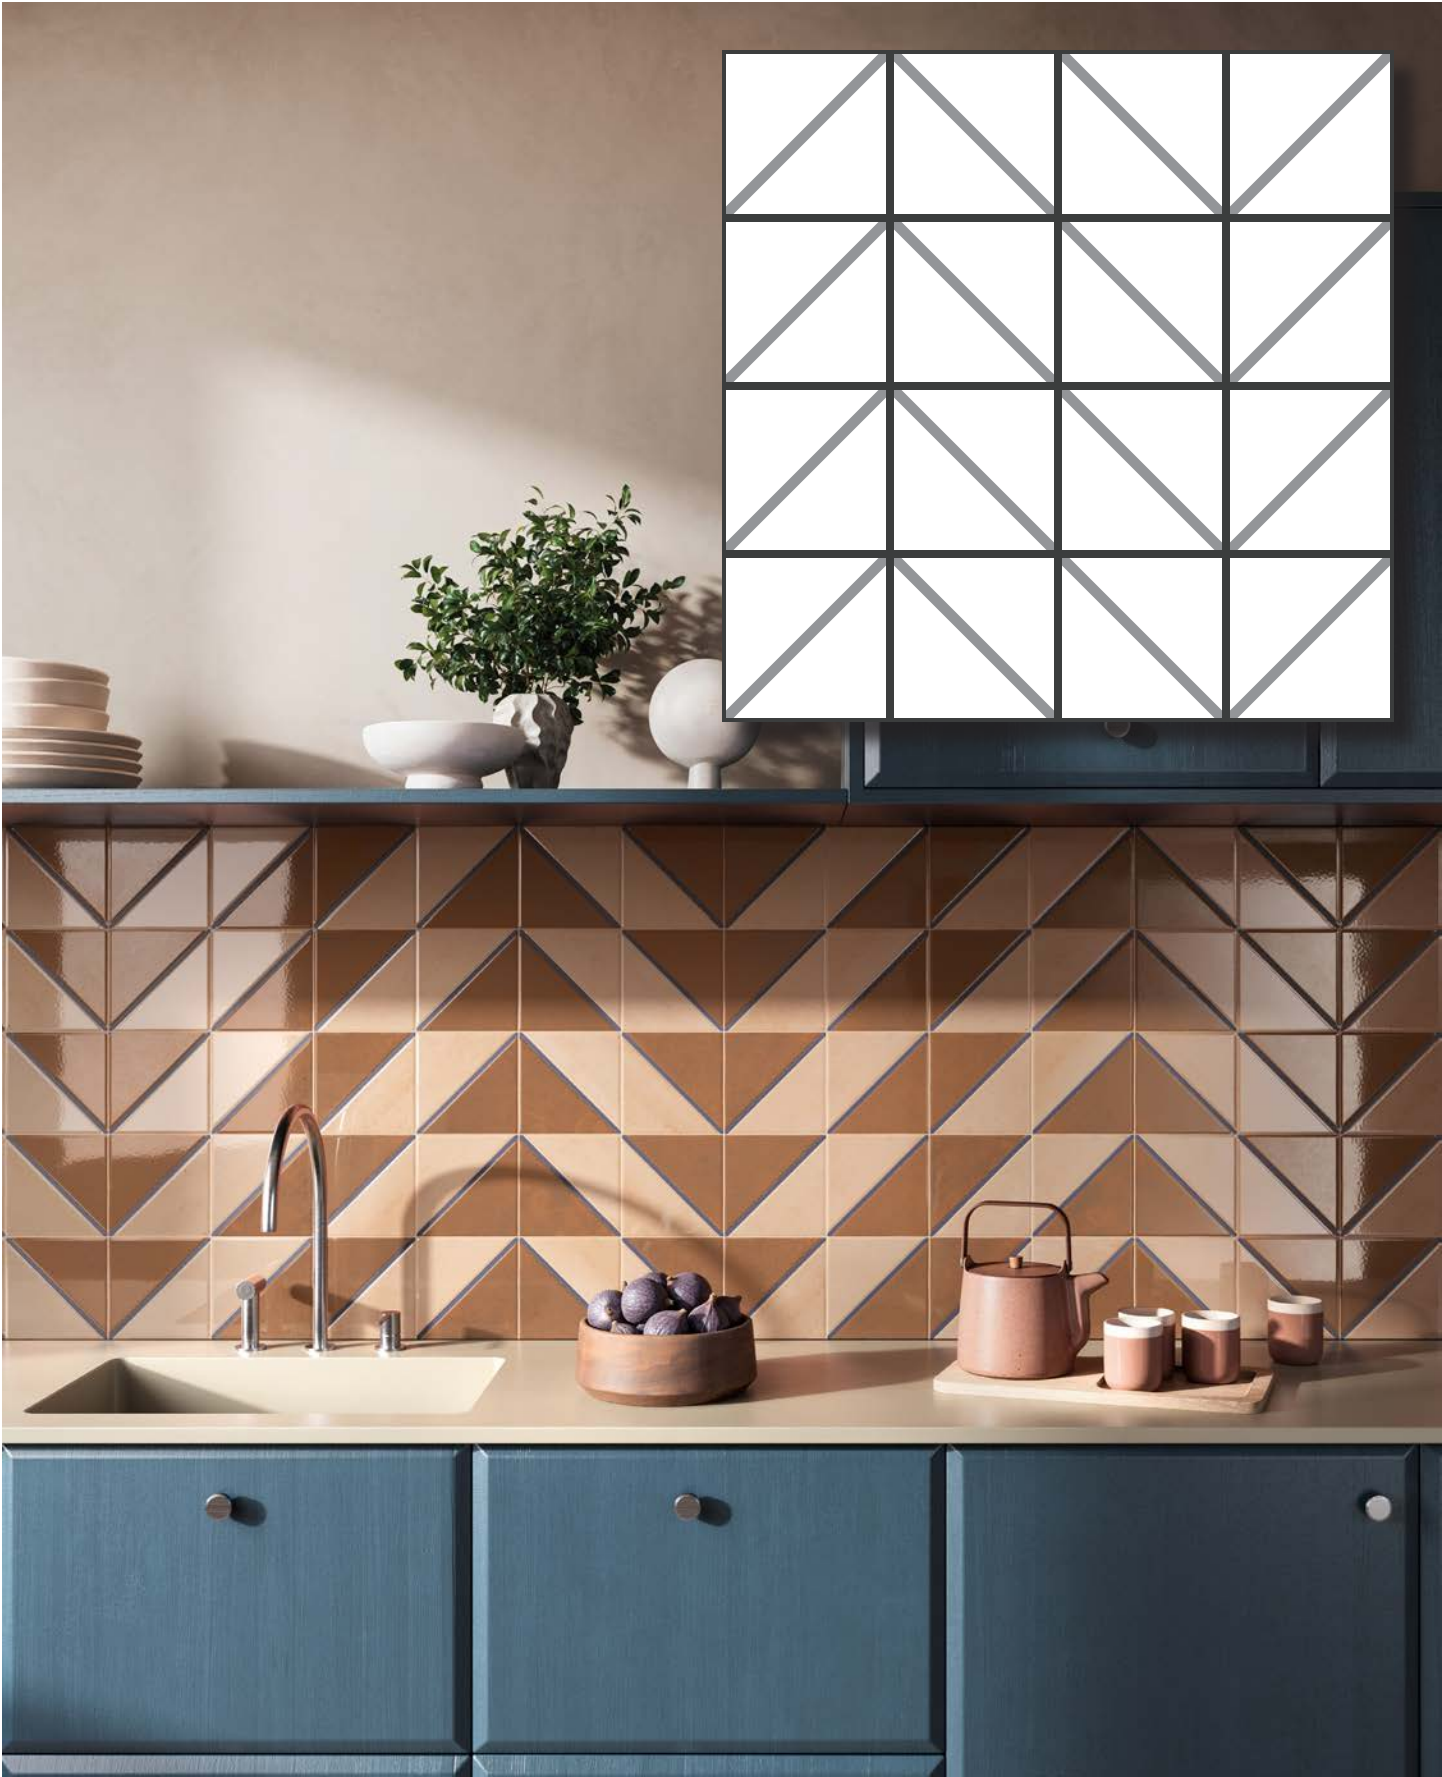

Blue and Navy

White

Grey and White

Black

Black and
Charcoal

Pattern Layout Examples

One Color | Rose

100%

Straight Lay | Horizontal ZigZag

One Color | Rose and Terracotta

100%

Straight Lay | Horizontal ZigZag

One Color | Rose and Terracotta

100%

Straight Lay | Horizontal ZigZag

One Color | Rose and Terracotta

100%

Straight Lay | Horizontal ZigZag

Pattern Layout Examples

One Color | Terracotta

100%

Straight Lay | Crossed Geometric (Dashed Line Indicates Tile Pattern Module)

Pattern Layout Examples

Two Color | Rose and Terracotta, Terracotta