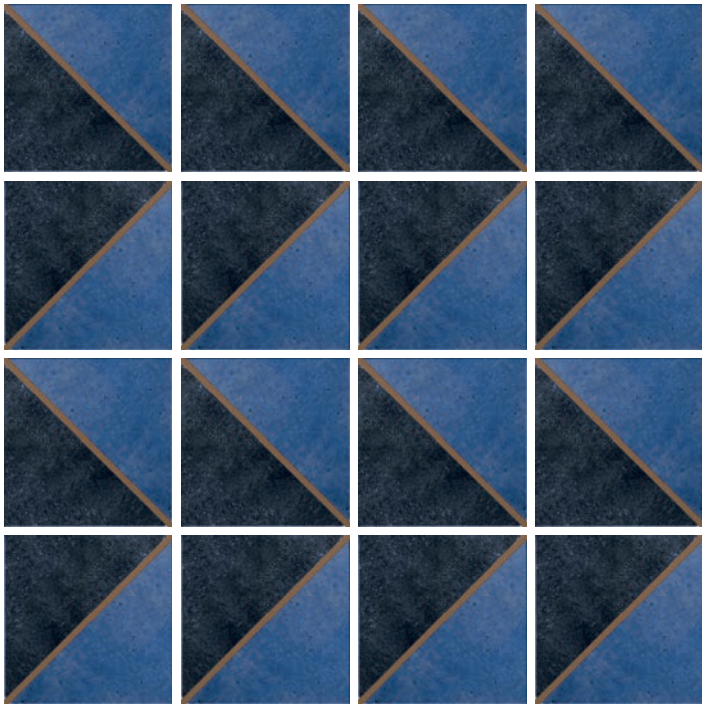

One Color | Green and Ochre

100%

Straight Lay | Diagonal Stripe

One Color | Green

100%

Straight Lay | Diagonal Stripe

Three Color | Green, Green and Ochre, Ochre

Green • 25% Green and Ochre • 50%

One Color | Sage and Teal

100%

Straight Lay | Diamond Refracted
(Dashed Line Indicates Tile Pattern Module)

These are sample pattern layouts. Please consult your A&D Consultant to see if Design Services can assist with creating custom patterns for your project.

Pattern Layout Examples

One Color | Blue and Navy

100%

Straight Lay | Vertical ZigZag

One Color | Blue

100%

Straight Lay | Vertical ZigZag

One Color | Blue and Navy

100%

Straight Lay | Vertical ZigZag

One Color | Blue and Navy

100%

Straight Lay | Vertical ZigZag

Pattern Layout Examples

One Color | Navy

100%