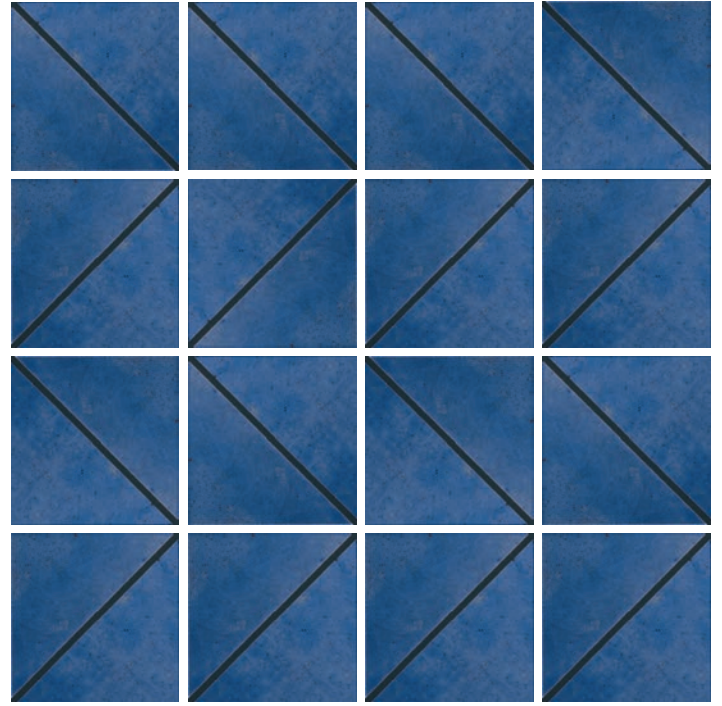

One Color | Green and Ochre

100%

Straight Lay | Diagonal Stripe

One Color | Green

100%

Straight Lay | Diagonal Stripe

Three Color | Green, Green and Ochre, Ochre

Green • 25% Green and Ochre • 50%

One Color | Sage and Teal

100%

Straight Lay | Diamond Refracted
(Dashed Line Indicates Tile Pattern Module)

These are sample pattern layouts. Please consult your A&D Consultant to see if Design Services can assist with creating custom patterns for your project.

Pattern Layout Examples

One Color | Blue and Navy

100%

Straight Lay | Vertical ZigZag

One Color | Blue

100%

Straight Lay | Vertical ZigZag

One Color | Blue and Navy

100%

Straight Lay | Vertical ZigZag

One Color | Blue and Navy

100%

Straight Lay | Vertical ZigZag

Pattern Layout Examples

One Color | Navy

100%