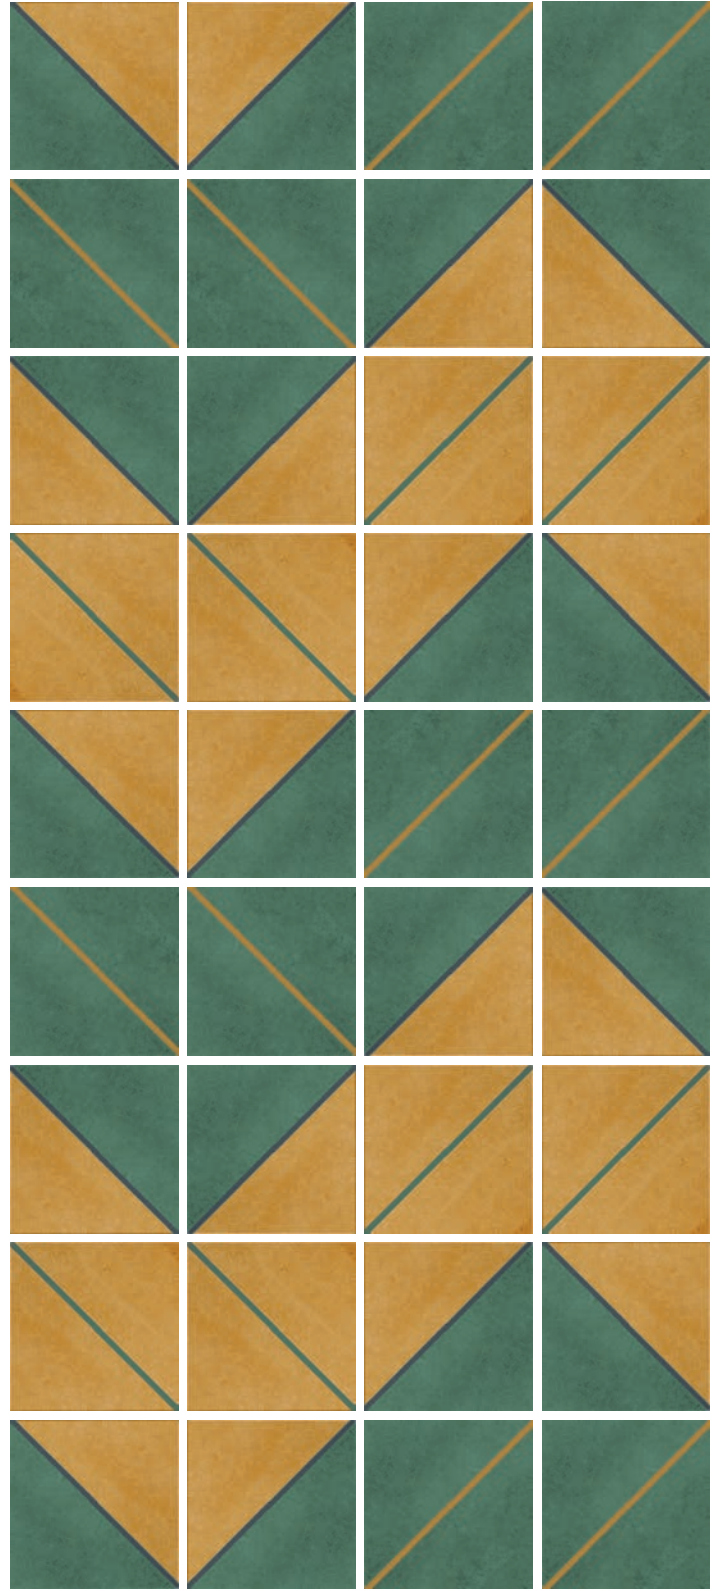

Rose and Terracotta • 66% Terracotta • 33%

Straight Lay | Crossed Geometric

(Dashed Line Indicates Tile Pattern Module)

Pattern Layout Examples

One Color | Green and Ochre

100%

Straight Lay | Diagonal Stripe

One Color | Green and Ochre

100%

Straight Lay | Diagonal Stripe

One Color | Green

100%

Straight Lay | Diagonal Stripe

Three Color | Green, Green and Ochre, Ochre

Green • 25% Green and Ochre • 50%

Ochre • 25%

Straight Lay | Diagonal Stripe

Pattern Layout Examples

Three Color | Green, Green and Ochre, Ochre

Green • 14% Green and Ochre • 75%

Ochre • 11%

Straight Lay | Basketweave

Three Color | Green, Green and Ochre, Ochre

Green • 28% Green and Ochre • 50%

Ochre • 22%

Straight Lay | Basketweave

Pattern Layout Examples

One Color | Teal

100%

Straight Lay | Diamond Refracted
(Dashed Line Indicates Tile Pattern Module)

Pattern Layout Examples