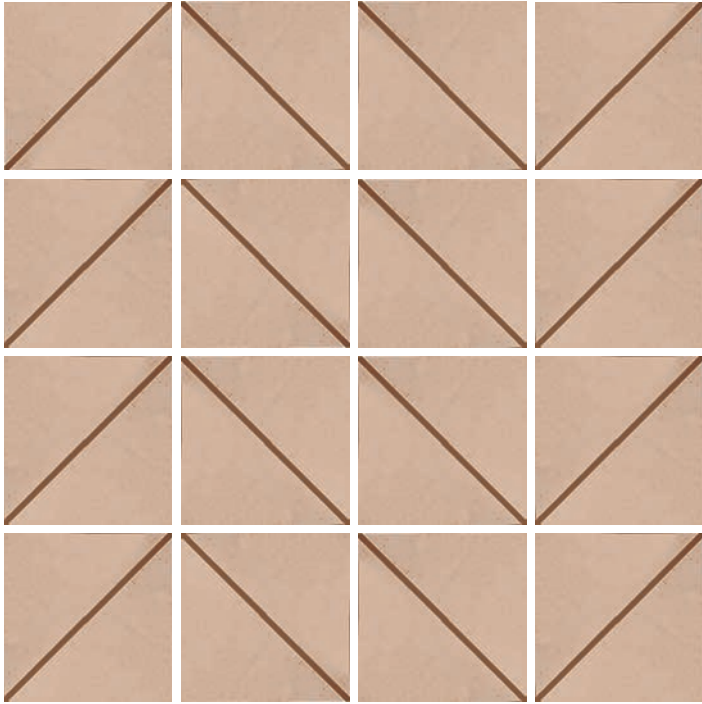

Blue and Navy

White

Grey and White

Black

Black and
Charcoal

Pattern Layout Examples

One Color | Rose

100%

Straight Lay | Horizontal ZigZag

One Color | Rose and Terracotta

100%

Straight Lay | Horizontal ZigZag

One Color | Rose and Terracotta

100%

Straight Lay | Horizontal ZigZag

One Color | Rose and Terracotta

100%

Straight Lay | Horizontal ZigZag

Pattern Layout Examples

One Color | Terracotta

100%

Straight Lay | Crossed Geometric (Dashed Line Indicates Tile Pattern Module)

Pattern Layout Examples

Two Color | Rose and Terracotta, Terracotta

Straight Lay | Diamond

Pattern Layout Examples

Three Color | Black, Blue, White

Black • 50% Blue • 25% White • 25%

Straight Lay | Criss Cross

Two Color | Grey and White, White

Grey and White • 50% White • 50%