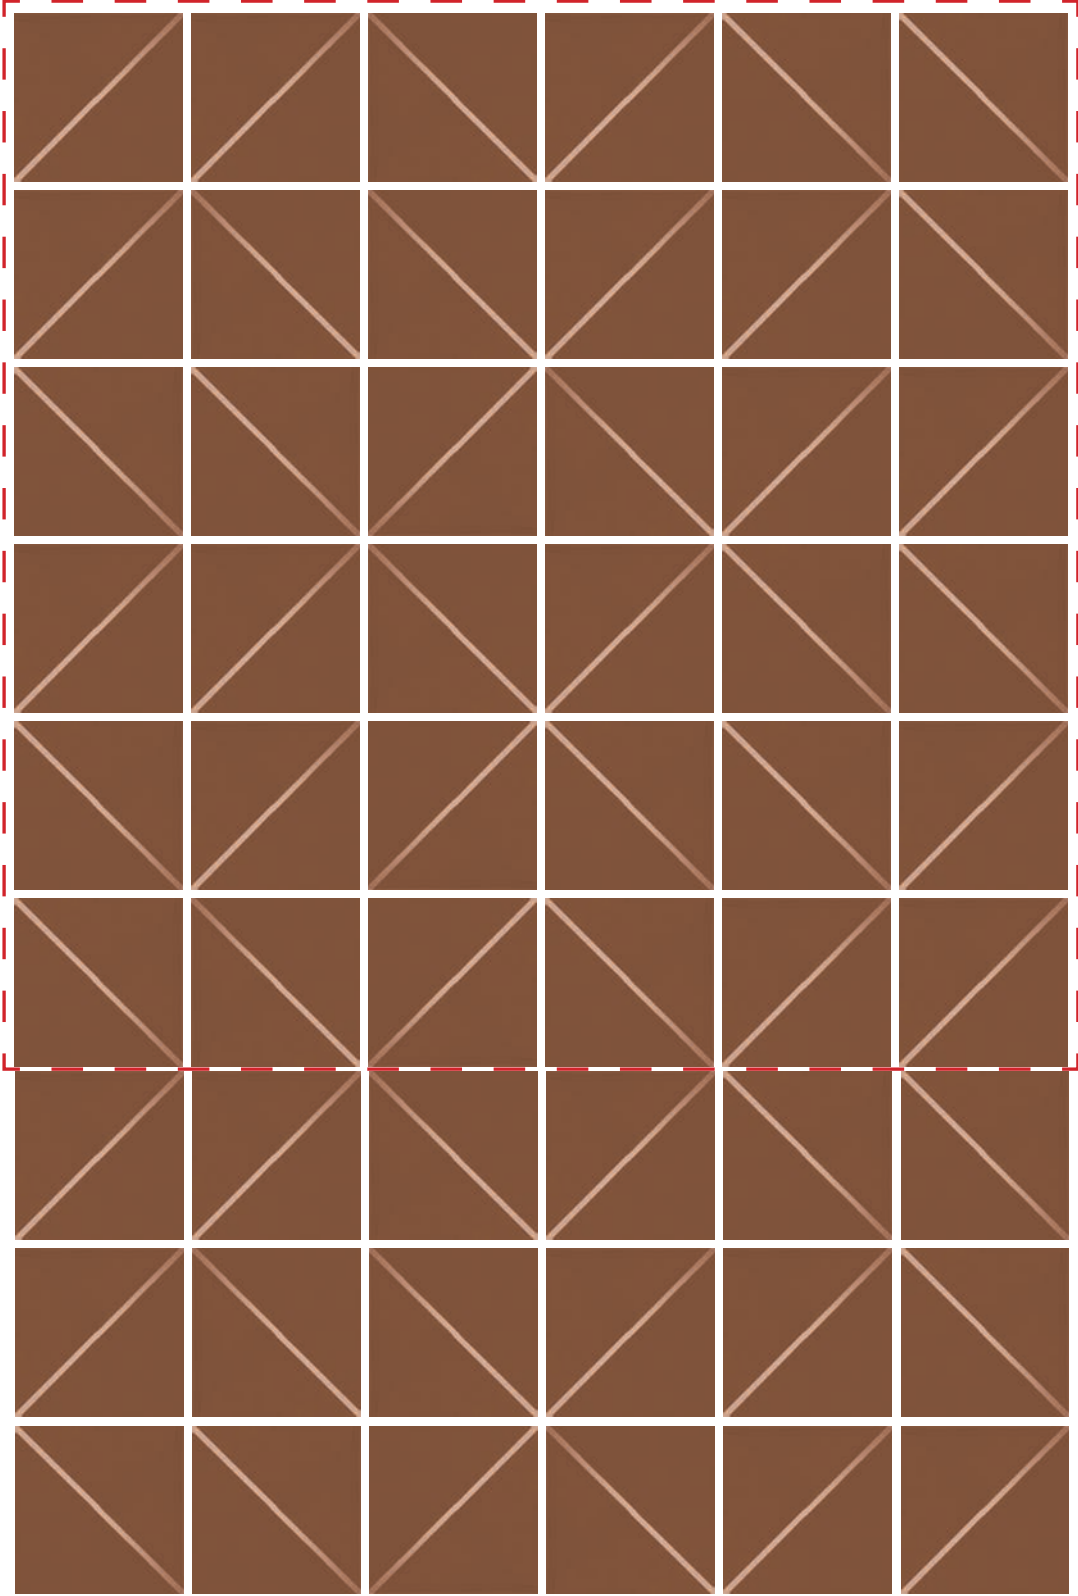

Blue and Navy

White

Grey and White

Black

Black and
Charcoal

Pattern Layout Examples

One Color | Rose

100%

Straight Lay | Horizontal ZigZag

One Color | Rose and Terracotta

100%

Straight Lay | Horizontal ZigZag

One Color | Rose and Terracotta

100%

Straight Lay | Horizontal ZigZag

One Color | Rose and Terracotta

100%

Straight Lay | Horizontal ZigZag

Pattern Layout Examples

One Color | Terracotta

100%

Straight Lay | Crossed Geometric (Dashed Line Indicates Tile Pattern Module)

Pattern Layout Examples

Two Color | Rose and Terracotta, Terracotta

Rose and Terracotta • 66% Terracotta • 33%

Straight Lay | Crossed Geometric

(Dashed Line Indicates Tile Pattern Module)

Pattern Layout Examples

One Color | Green and Ochre

100%

Straight Lay | Diagonal Stripe