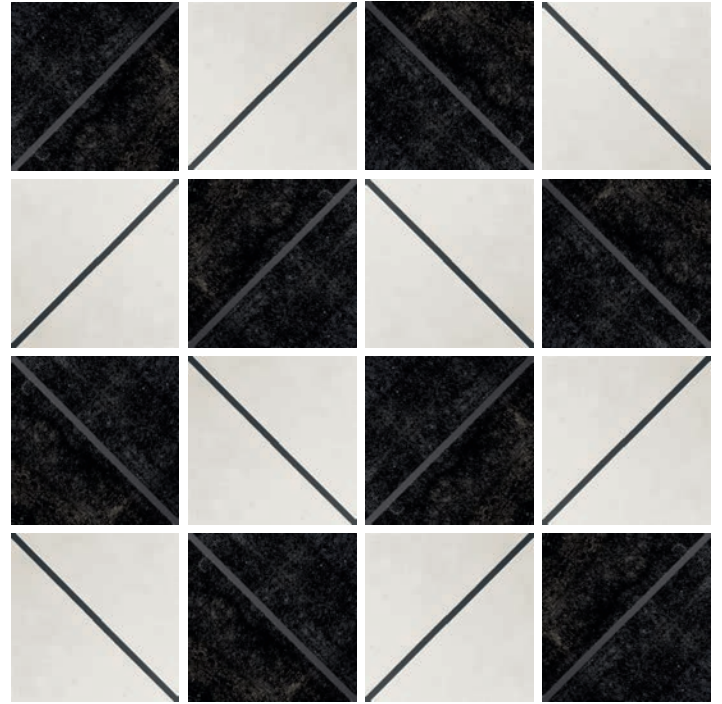

Pattern Layout Examples

One Color | Blue and Navy

100%

Straight Lay | Vertical ZigZag

One Color | Blue

100%

Straight Lay | Vertical ZigZag

One Color | Blue and Navy

100%

Straight Lay | Vertical ZigZag

One Color | Blue and Navy

100%

Straight Lay | Vertical ZigZag

Pattern Layout Examples

One Color | Navy

100%

Straight Lay | Reflected Wave

One Color | Blue and Navy

100%

Straight Lay | Reflected Wave

Pattern Layout Examples

One Color | Grey and White

100%

Straight Lay | Diamond

Two Color | Black, White

Black • 50% White • 50%

Straight Lay | Diamond

One Color | Grey and White

100%

Straight Lay | Diamond

One Color | Black

100%