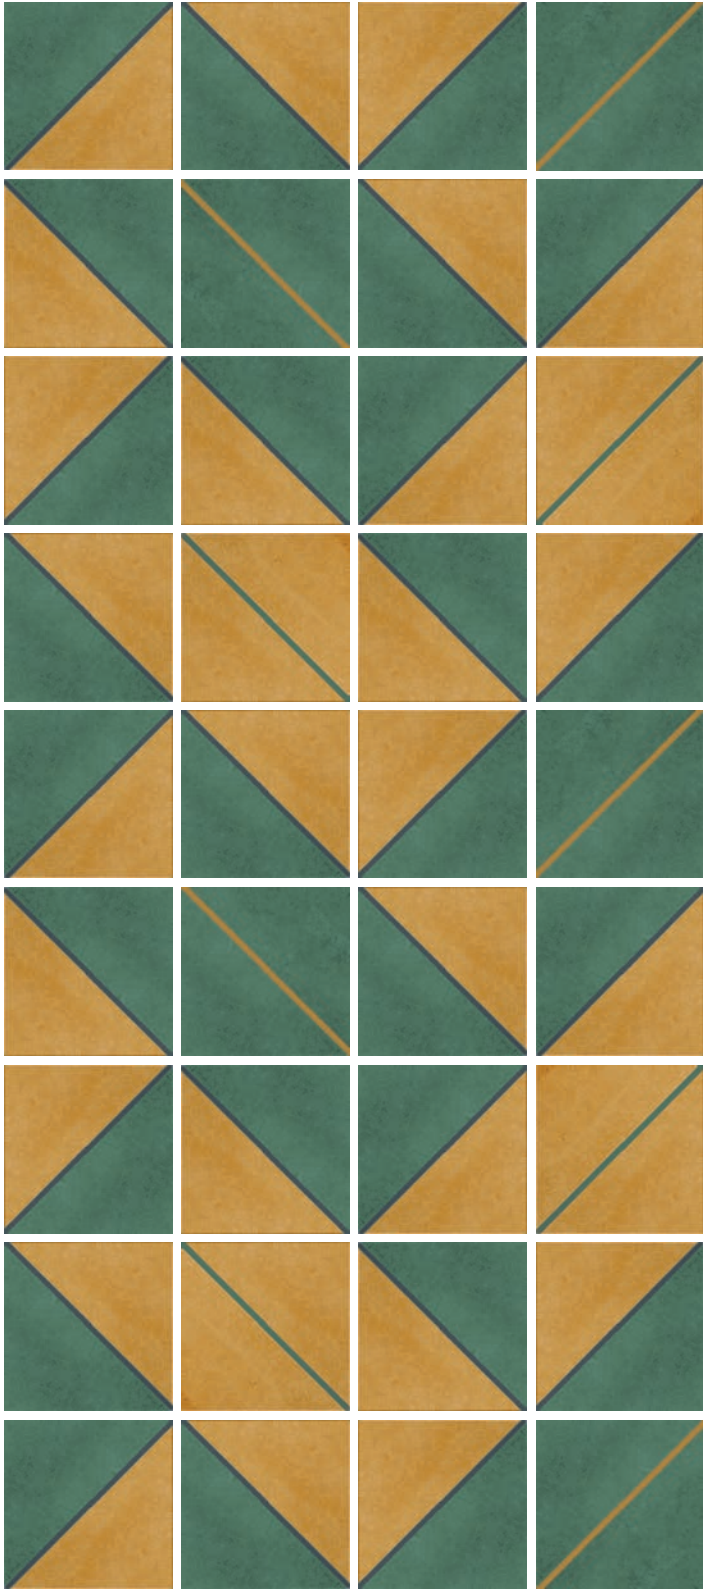

100%

Straight Lay | Horizontal ZigZag

Pattern Layout Examples

One Color | Terracotta

100%

Straight Lay | Crossed Geometric (Dashed Line Indicates Tile Pattern Module)

Pattern Layout Examples

Two Color | Rose and Terracotta, Terracotta

Rose and Terracotta • 66% Terracotta • 33%

Straight Lay | Crossed Geometric

(Dashed Line Indicates Tile Pattern Module)

Pattern Layout Examples

One Color | Green and Ochre

100%

Straight Lay | Diagonal Stripe

One Color | Green and Ochre

100%

Straight Lay | Diagonal Stripe

One Color | Green

100%

Straight Lay | Diagonal Stripe

Three Color | Green, Green and Ochre, Ochre

Green • 25% Green and Ochre • 50%

Ochre • 25%

Straight Lay | Diagonal Stripe

Pattern Layout Examples

Three Color | Green, Green and Ochre, Ochre

Green • 14% Green and Ochre • 75%

Ochre • 11%

Straight Lay | Basketweave

Three Color | Green, Green and Ochre, Ochre