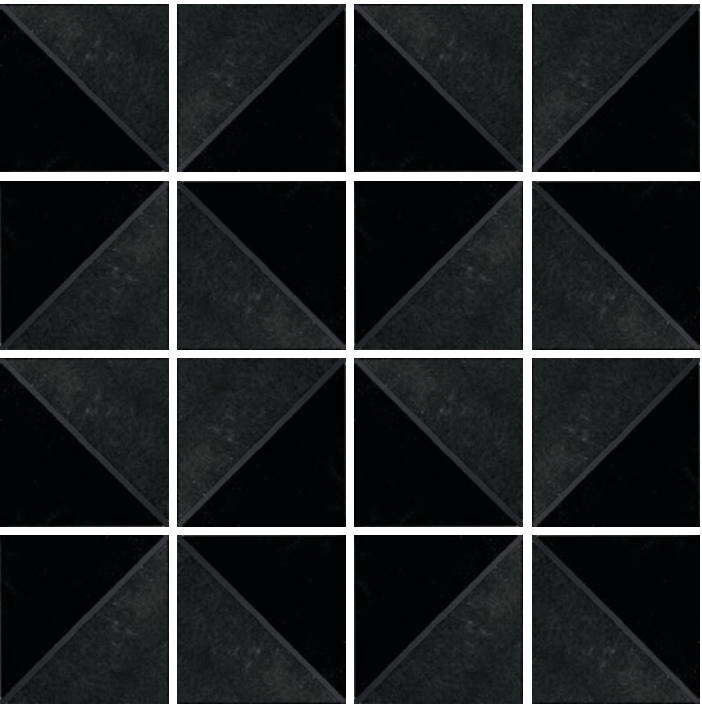

100%

Straight Lay | Vertical ZigZag

One Color | Blue and Navy

100%

Straight Lay | Vertical ZigZag

Pattern Layout Examples

One Color | Navy

100%

Two Color | Black, White

Black • 50% White • 50%

Straight Lay | Diamond

One Color | Grey and White

100%

Straight Lay | Diamond

One Color | Black

100%

Straight Lay | Diamond

Pattern Layout Examples

Three Color | Black, Blue, White

Black • 50% Blue • 25% White • 25%

Straight Lay | Criss Cross

Two Color | Grey and White, White

Grey and White • 50% White • 50%

Straight Lay | Criss Cross

One Color | Black and Charcoal

100%

Straight Lay | Criss Cross

One Color | Black

100%

Straight Lay

creative materials corporation