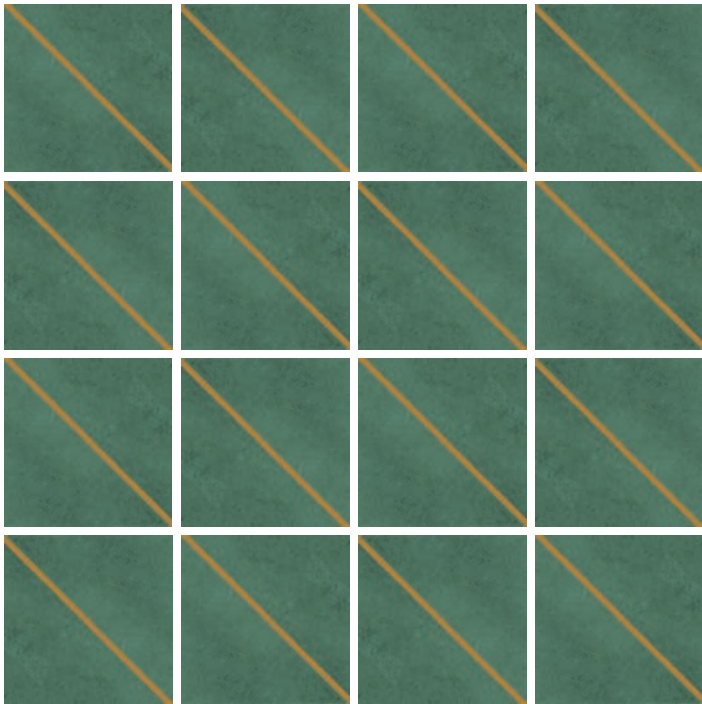

100%

Straight Lay | Horizontal ZigZag

Pattern Layout Examples

One Color | Terracotta

100%

Straight Lay | Crossed Geometric (Dashed Line Indicates Tile Pattern Module)

Pattern Layout Examples

Two Color | Rose and Terracotta, Terracotta

Rose and Terracotta • 66% Terracotta • 33%

Straight Lay | Crossed Geometric

(Dashed Line Indicates Tile Pattern Module)

Pattern Layout Examples

One Color | Green and Ochre

100%

Straight Lay | Diagonal Stripe

One Color | Green and Ochre

100%

Straight Lay | Diagonal Stripe

One Color | Green

100%

Straight Lay | Diagonal Stripe

Three Color | Green, Green and Ochre, Ochre

Green • 25% Green and Ochre • 50%

Straight Lay | Diamond

Pattern Layout Examples

Three Color | Black, Blue, White

Black • 50% Blue • 25% White • 25%

Straight Lay | Criss Cross

Two Color | Grey and White, White

Grey and White • 50% White • 50%