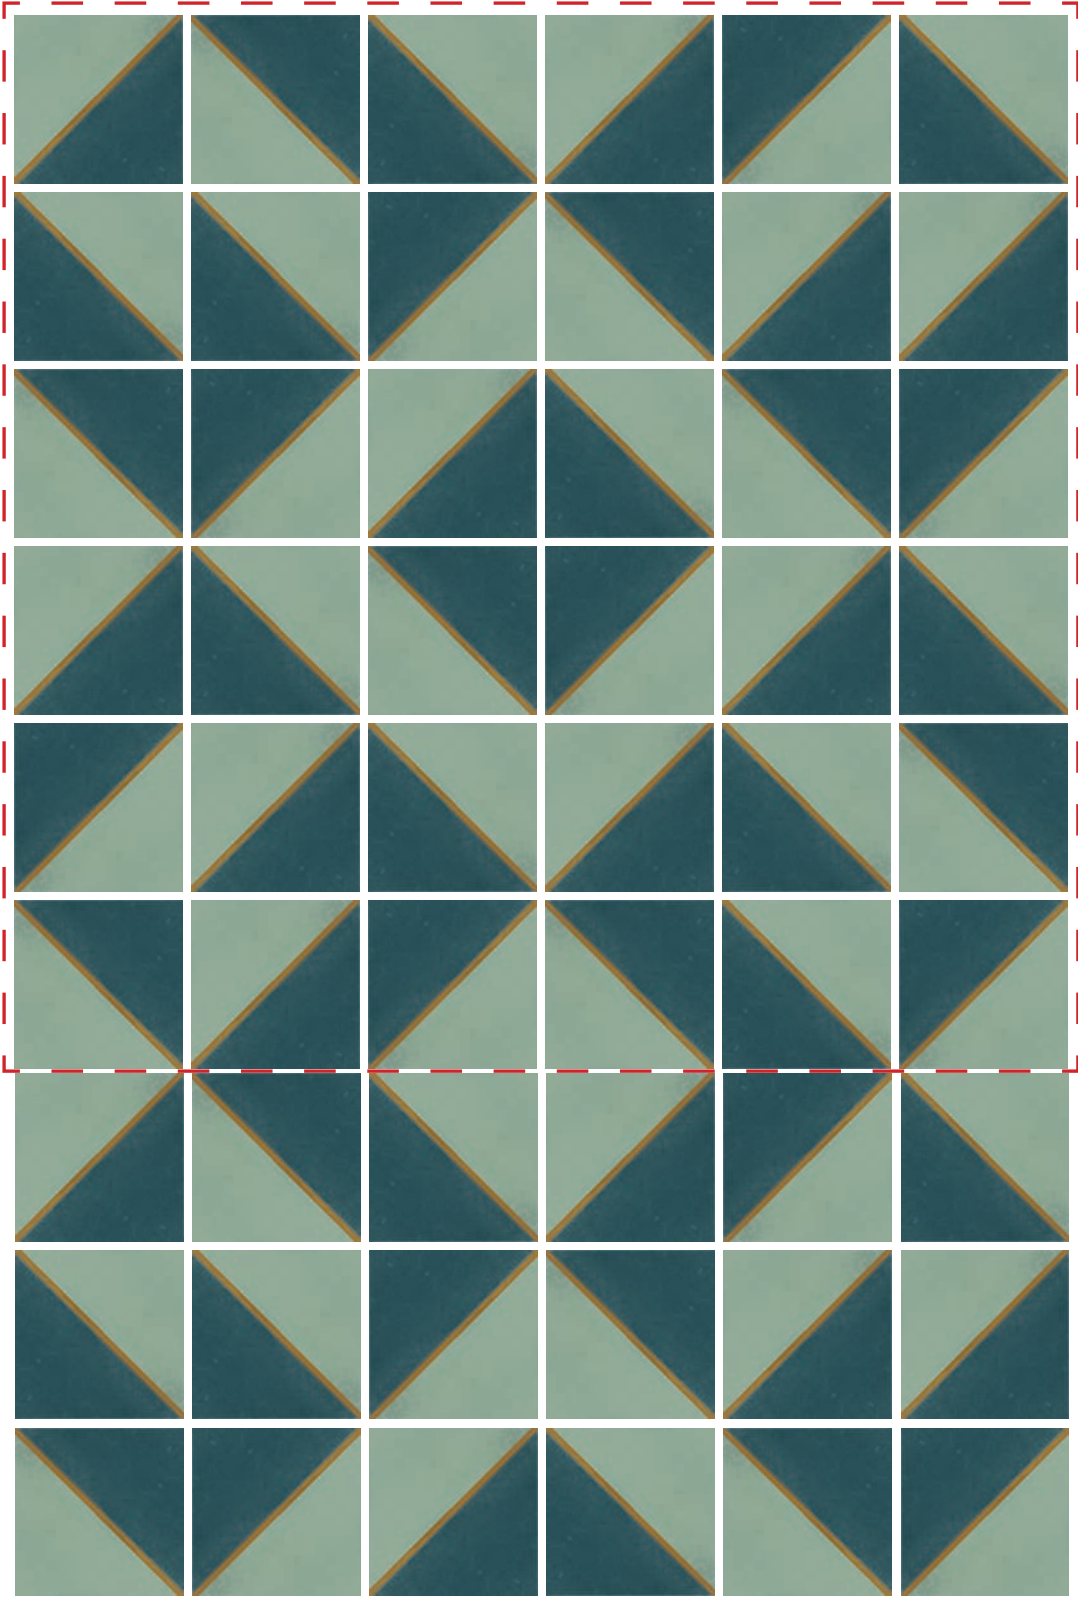

Rose and Terracotta • 66% Terracotta • 33%

Straight Lay | Crossed Geometric

(Dashed Line Indicates Tile Pattern Module)

Pattern Layout Examples

One Color | Green and Ochre

100%

Straight Lay | Diagonal Stripe

One Color | Green and Ochre

100%

Straight Lay | Diagonal Stripe

One Color | Green

100%

Straight Lay | Diagonal Stripe

Three Color | Green, Green and Ochre, Ochre

Green • 25% Green and Ochre • 50%

Ochre • 25%

Straight Lay | Diagonal Stripe

Pattern Layout Examples

Three Color | Green, Green and Ochre, Ochre

Green • 14% Green and Ochre • 75%

Ochre • 11%

Straight Lay | Basketweave

Three Color | Green, Green and Ochre, Ochre

Green • 28% Green and Ochre • 50%

Ochre • 22%

Straight Lay | Basketweave

Pattern Layout Examples

One Color | Teal

100%

Straight Lay | Diamond Refracted
(Dashed Line Indicates Tile Pattern Module)

Pattern Layout Examples