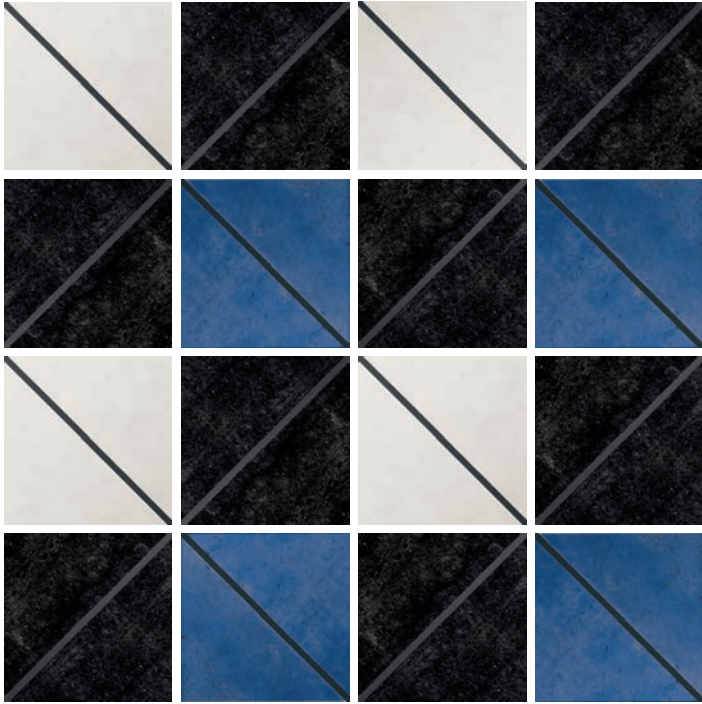

100%

Straight Lay | Vertical ZigZag

One Color | Blue and Navy

100%

Straight Lay | Vertical ZigZag

Pattern Layout Examples

One Color | Navy

100%

Straight Lay | Reflected Wave

One Color | Blue and Navy

100%

Straight Lay | Reflected Wave

Pattern Layout Examples

One Color | Grey and White

100%

Straight Lay | Diamond

Two Color | Black, White

Black • 50% White • 50%

Straight Lay | Diamond

One Color | Grey and White

100%

Straight Lay | Diamond

One Color | Black

100%

Straight Lay | Diamond

Pattern Layout Examples

Three Color | Black, Blue, White

Black • 50% Blue • 25% White • 25%

Straight Lay | Criss Cross

Two Color | Grey and White, White

Grey and White • 50% White • 50%