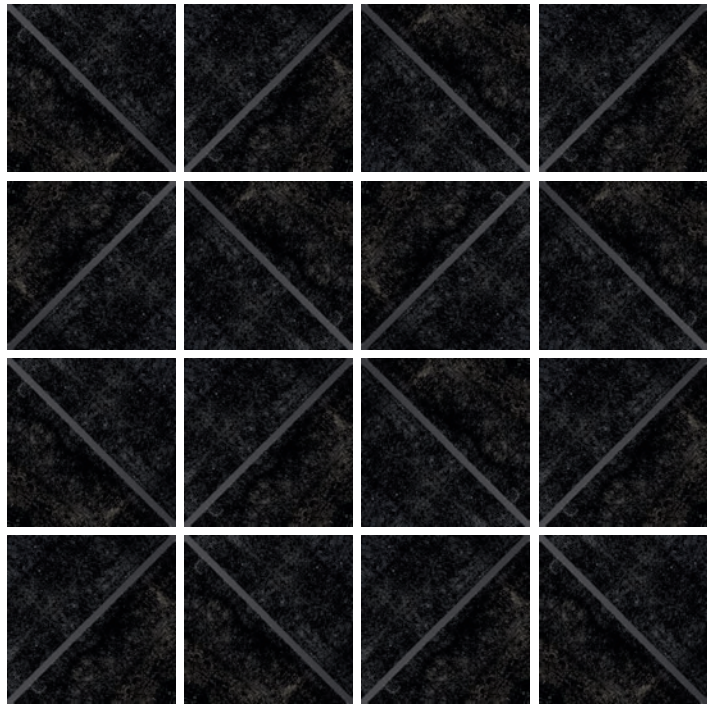

100%

Straight Lay | Vertical ZigZag

One Color | Blue and Navy

100%

Straight Lay | Vertical ZigZag

Pattern Layout Examples

One Color | Navy

100%

Two Color | Black, White

Black • 50% White • 50%

Straight Lay | Diamond

One Color | Grey and White

100%

Straight Lay | Diamond

One Color | Black

100%

Straight Lay | Diamond

Pattern Layout Examples

Three Color | Black, Blue, White

Black • 50% Blue • 25% White • 25%

Straight Lay | Criss Cross

Two Color | Grey and White, White

Grey and White • 50% White • 50%

Straight Lay | Criss Cross

One Color | Black and Charcoal

100%

Straight Lay | Criss Cross

One Color | Black

100%

Straight Lay

creative materials corporation