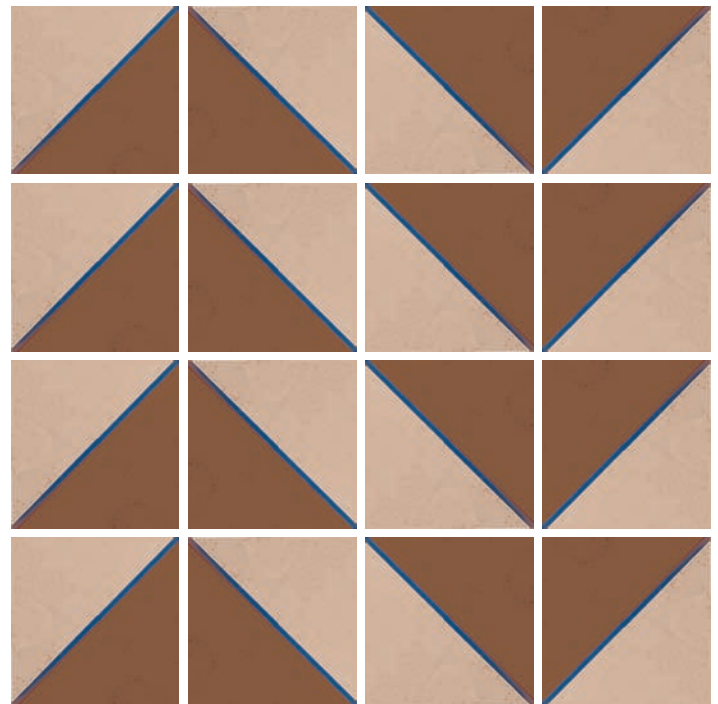

Blue and Navy

White

Grey and White

Black

Black and
Charcoal

Pattern Layout Examples

One Color | Rose

100%

Straight Lay | Horizontal ZigZag

One Color | Rose and Terracotta

100%

Straight Lay | Horizontal ZigZag

One Color | Rose and Terracotta

100%

Straight Lay | Horizontal ZigZag

One Color | Rose and Terracotta

100%

Straight Lay | Horizontal ZigZag

Pattern Layout Examples

One Color | Terracotta

100%

Straight Lay | Crossed Geometric (Dashed Line Indicates Tile Pattern Module)

Pattern Layout Examples

Two Color | Rose and Terracotta, Terracotta

Straight Lay | Diamond

Pattern Layout Examples

Three Color | Black, Blue, White

Black • 50% Blue • 25% White • 25%

Straight Lay | Criss Cross

Two Color | Grey and White, White

Grey and White • 50% White • 50%