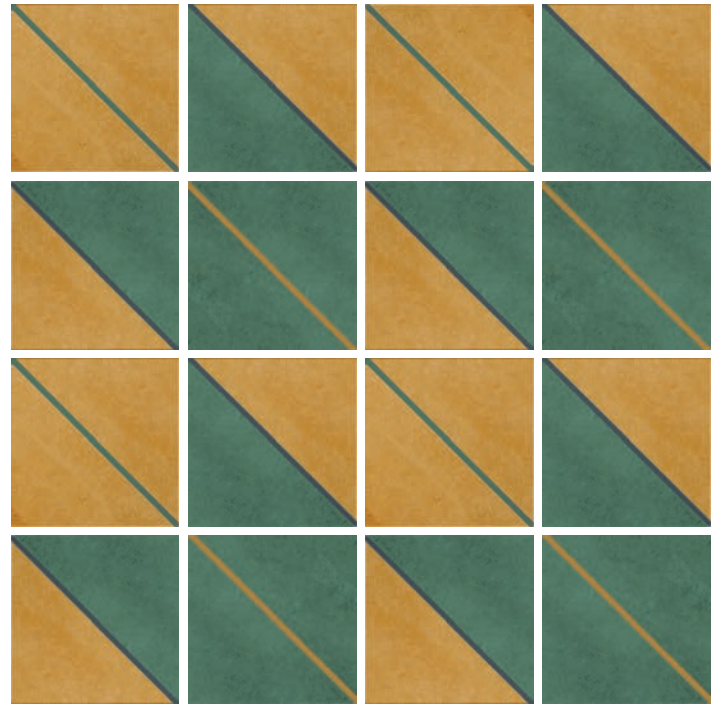

100%

Straight Lay | Horizontal ZigZag

Pattern Layout Examples

One Color | Terracotta

100%

Straight Lay | Crossed Geometric (Dashed Line Indicates Tile Pattern Module)

Pattern Layout Examples

Two Color | Rose and Terracotta, Terracotta

Rose and Terracotta • 66% Terracotta • 33%

Straight Lay | Crossed Geometric

(Dashed Line Indicates Tile Pattern Module)

Pattern Layout Examples

One Color | Green and Ochre

100%

Straight Lay | Diagonal Stripe

One Color | Green and Ochre

100%

Straight Lay | Diagonal Stripe

One Color | Green

100%

Straight Lay | Diagonal Stripe

Three Color | Green, Green and Ochre, Ochre

Green • 25% Green and Ochre • 50%

Ochre • 25%

Straight Lay | Diagonal Stripe

Pattern Layout Examples

Three Color | Green, Green and Ochre, Ochre

Green • 14% Green and Ochre • 75%

Ochre • 11%

Straight Lay | Basketweave

Three Color | Green, Green and Ochre, Ochre