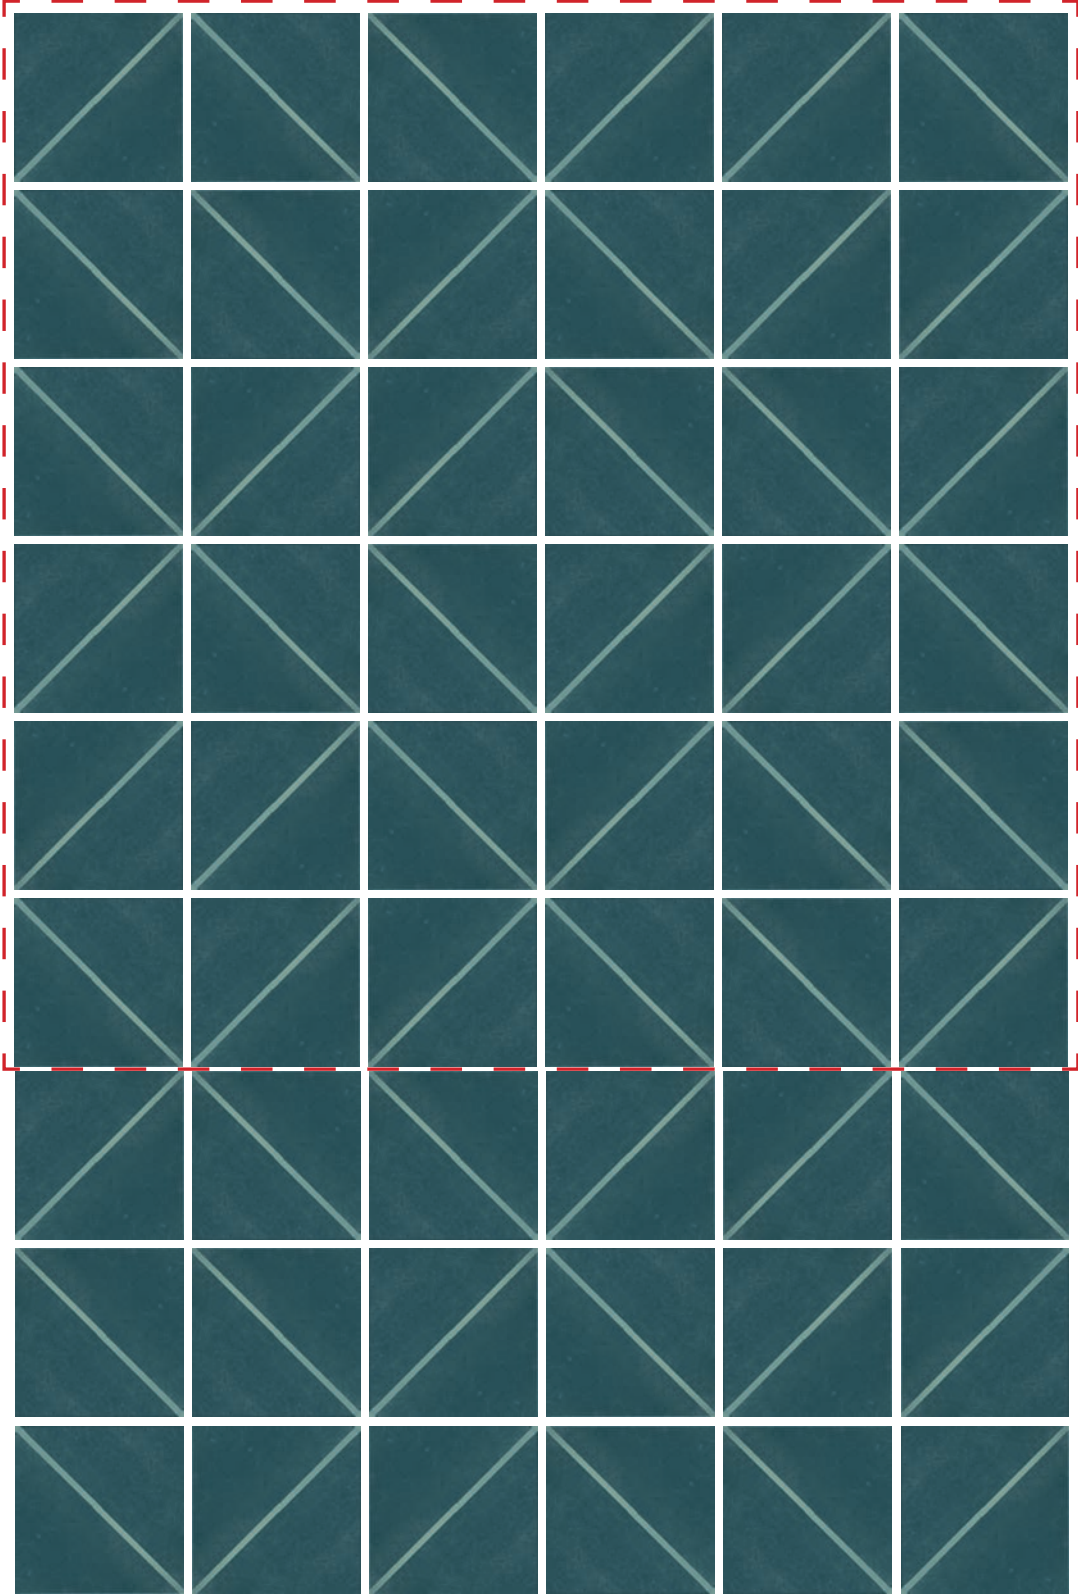

Rose and Terracotta • 66% Terracotta • 33%

Straight Lay | Crossed Geometric

(Dashed Line Indicates Tile Pattern Module)

Pattern Layout Examples

One Color | Green and Ochre

100%

Straight Lay | Diagonal Stripe

One Color | Green and Ochre

100%

Straight Lay | Diagonal Stripe

One Color | Green

100%

Straight Lay | Diagonal Stripe

Three Color | Green, Green and Ochre, Ochre

Green • 25% Green and Ochre • 50%

Ochre • 25%

Straight Lay | Diagonal Stripe

Pattern Layout Examples

Three Color | Green, Green and Ochre, Ochre

Green • 14% Green and Ochre • 75%

Ochre • 11%

Straight Lay | Basketweave

Three Color | Green, Green and Ochre, Ochre

Green • 28% Green and Ochre • 50%

Ochre • 22%

Straight Lay | Basketweave

Pattern Layout Examples

One Color | Teal

100%

Straight Lay | Diamond Refracted
(Dashed Line Indicates Tile Pattern Module)

Pattern Layout Examples