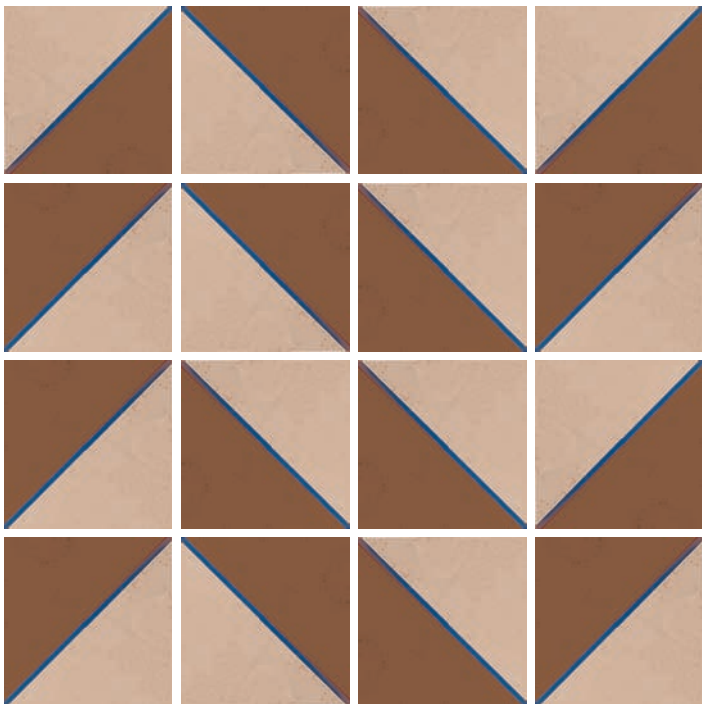

Blue and Navy

White

Grey and White

Black

Black and
Charcoal

Pattern Layout Examples

One Color | Rose

100%

Straight Lay | Horizontal ZigZag

One Color | Rose and Terracotta

100%

Straight Lay | Horizontal ZigZag

One Color | Rose and Terracotta

100%

Straight Lay | Horizontal ZigZag

One Color | Rose and Terracotta

100%

Straight Lay | Horizontal ZigZag

Pattern Layout Examples

One Color | Terracotta

100%

Straight Lay | Crossed Geometric (Dashed Line Indicates Tile Pattern Module)

Pattern Layout Examples

Two Color | Rose and Terracotta, Terracotta

Straight Lay | Diamond

Pattern Layout Examples

Three Color | Black, Blue, White

Black • 50% Blue • 25% White • 25%

Straight Lay | Criss Cross

Two Color | Grey and White, White

Grey and White • 50% White • 50%