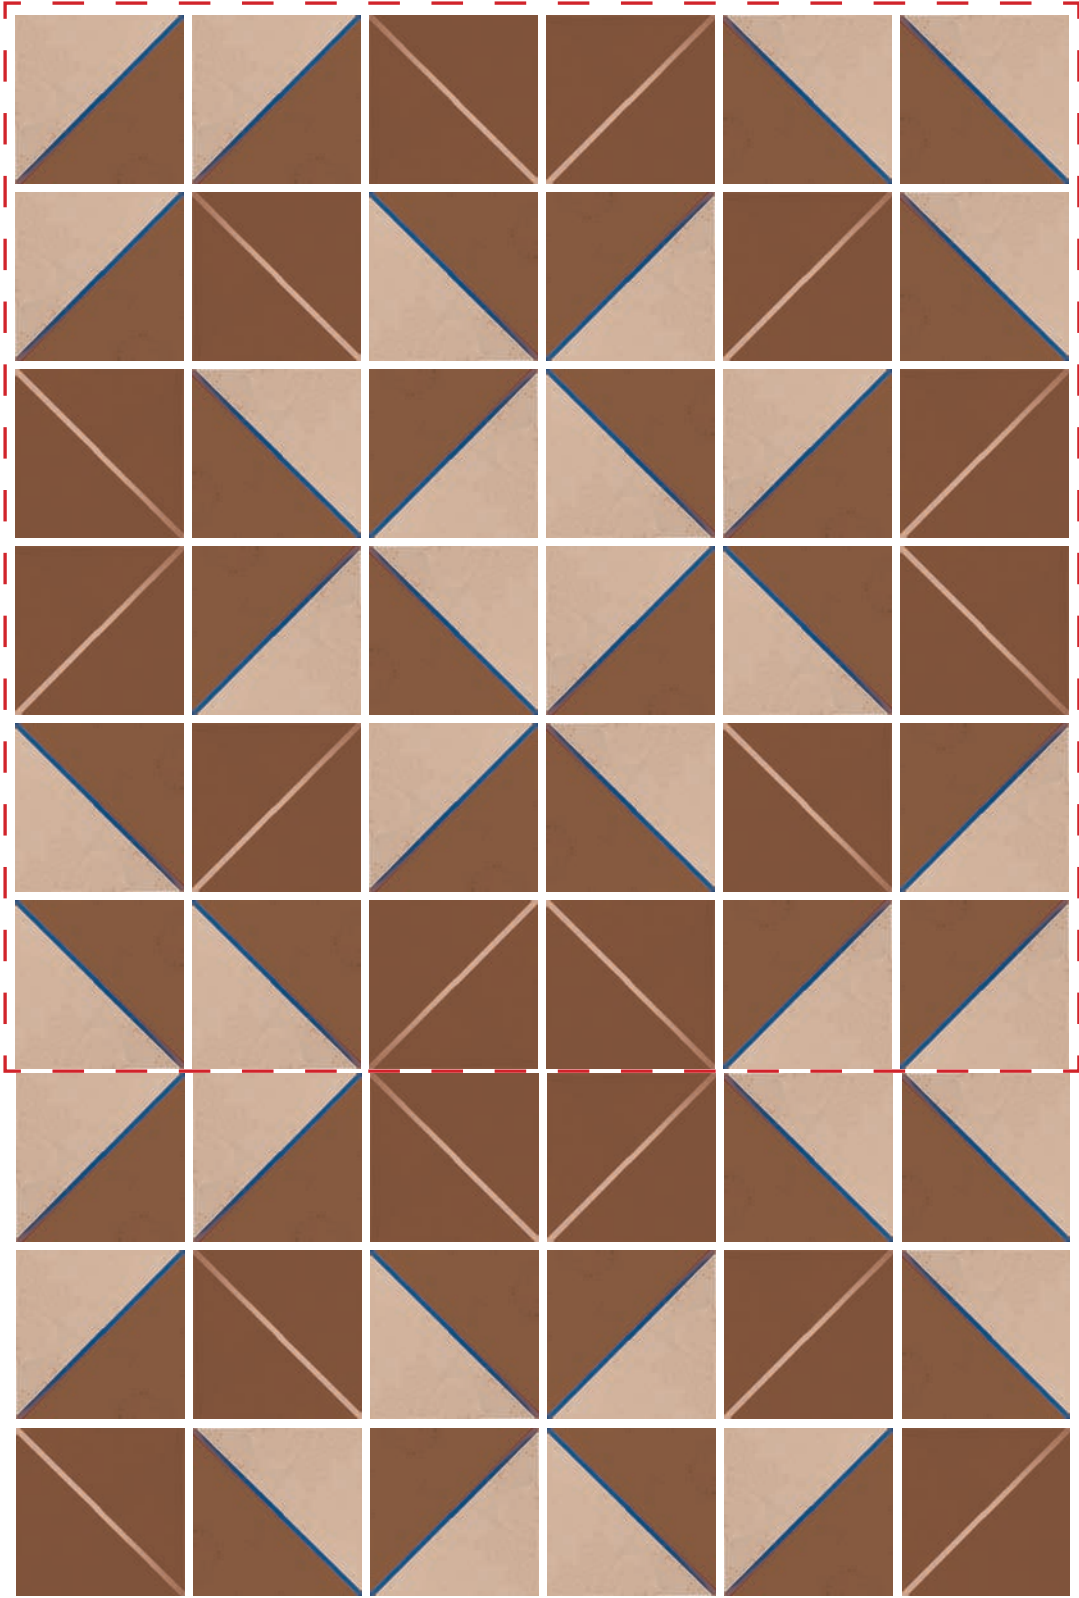

Blue and Navy

White

Grey and White

Black

Black and
Charcoal

Pattern Layout Examples

One Color | Rose

100%

Straight Lay | Horizontal ZigZag

One Color | Rose and Terracotta

100%

Straight Lay | Horizontal ZigZag

One Color | Rose and Terracotta

100%

Straight Lay | Horizontal ZigZag

One Color | Rose and Terracotta

100%

Straight Lay | Horizontal ZigZag

Pattern Layout Examples

One Color | Terracotta

100%

Straight Lay | Crossed Geometric (Dashed Line Indicates Tile Pattern Module)

Pattern Layout Examples

Two Color | Rose and Terracotta, Terracotta

Rose and Terracotta • 66% Terracotta • 33%

Straight Lay | Crossed Geometric

(Dashed Line Indicates Tile Pattern Module)

Pattern Layout Examples

One Color | Green and Ochre

100%

Straight Lay | Diagonal Stripe