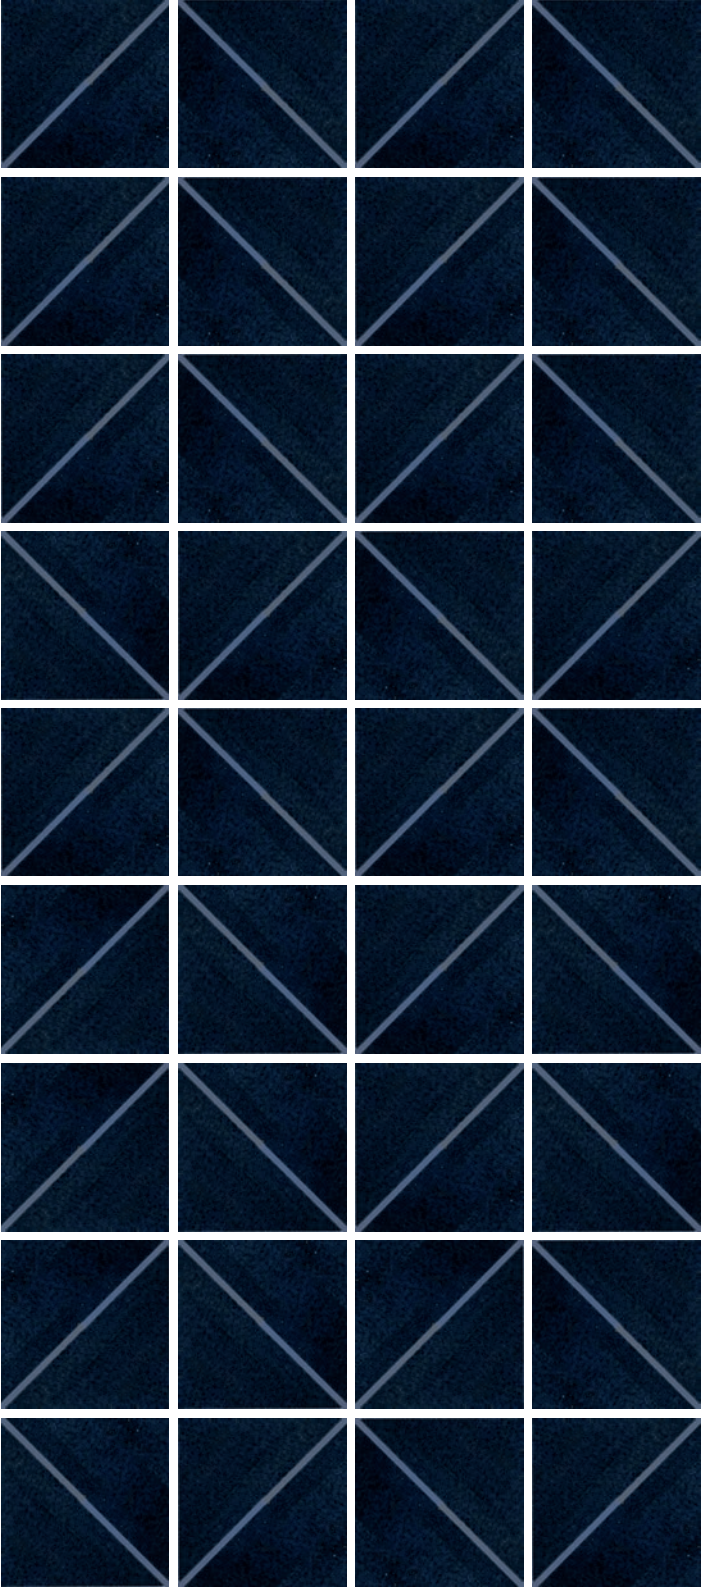

Ochre • 25%

Straight Lay | Diagonal Stripe

Pattern Layout Examples

Three Color | Green, Green and Ochre, Ochre

Green • 14% Green and Ochre • 75%

Ochre • 11%

Straight Lay | Basketweave

Three Color | Green, Green and Ochre, Ochre

Pattern Layout Examples

One Color | Blue and Navy

100%

Straight Lay | Vertical ZigZag

One Color | Blue

100%

Straight Lay | Vertical ZigZag

One Color | Blue and Navy

100%

Straight Lay | Vertical ZigZag

One Color | Blue and Navy

100%

Straight Lay | Vertical ZigZag

Pattern Layout Examples

One Color | Navy

100%

Straight Lay | Reflected Wave

One Color | Blue and Navy

100%

Straight Lay | Reflected Wave

Pattern Layout Examples

One Color | Grey and White

100%

Straight Lay | Diamond