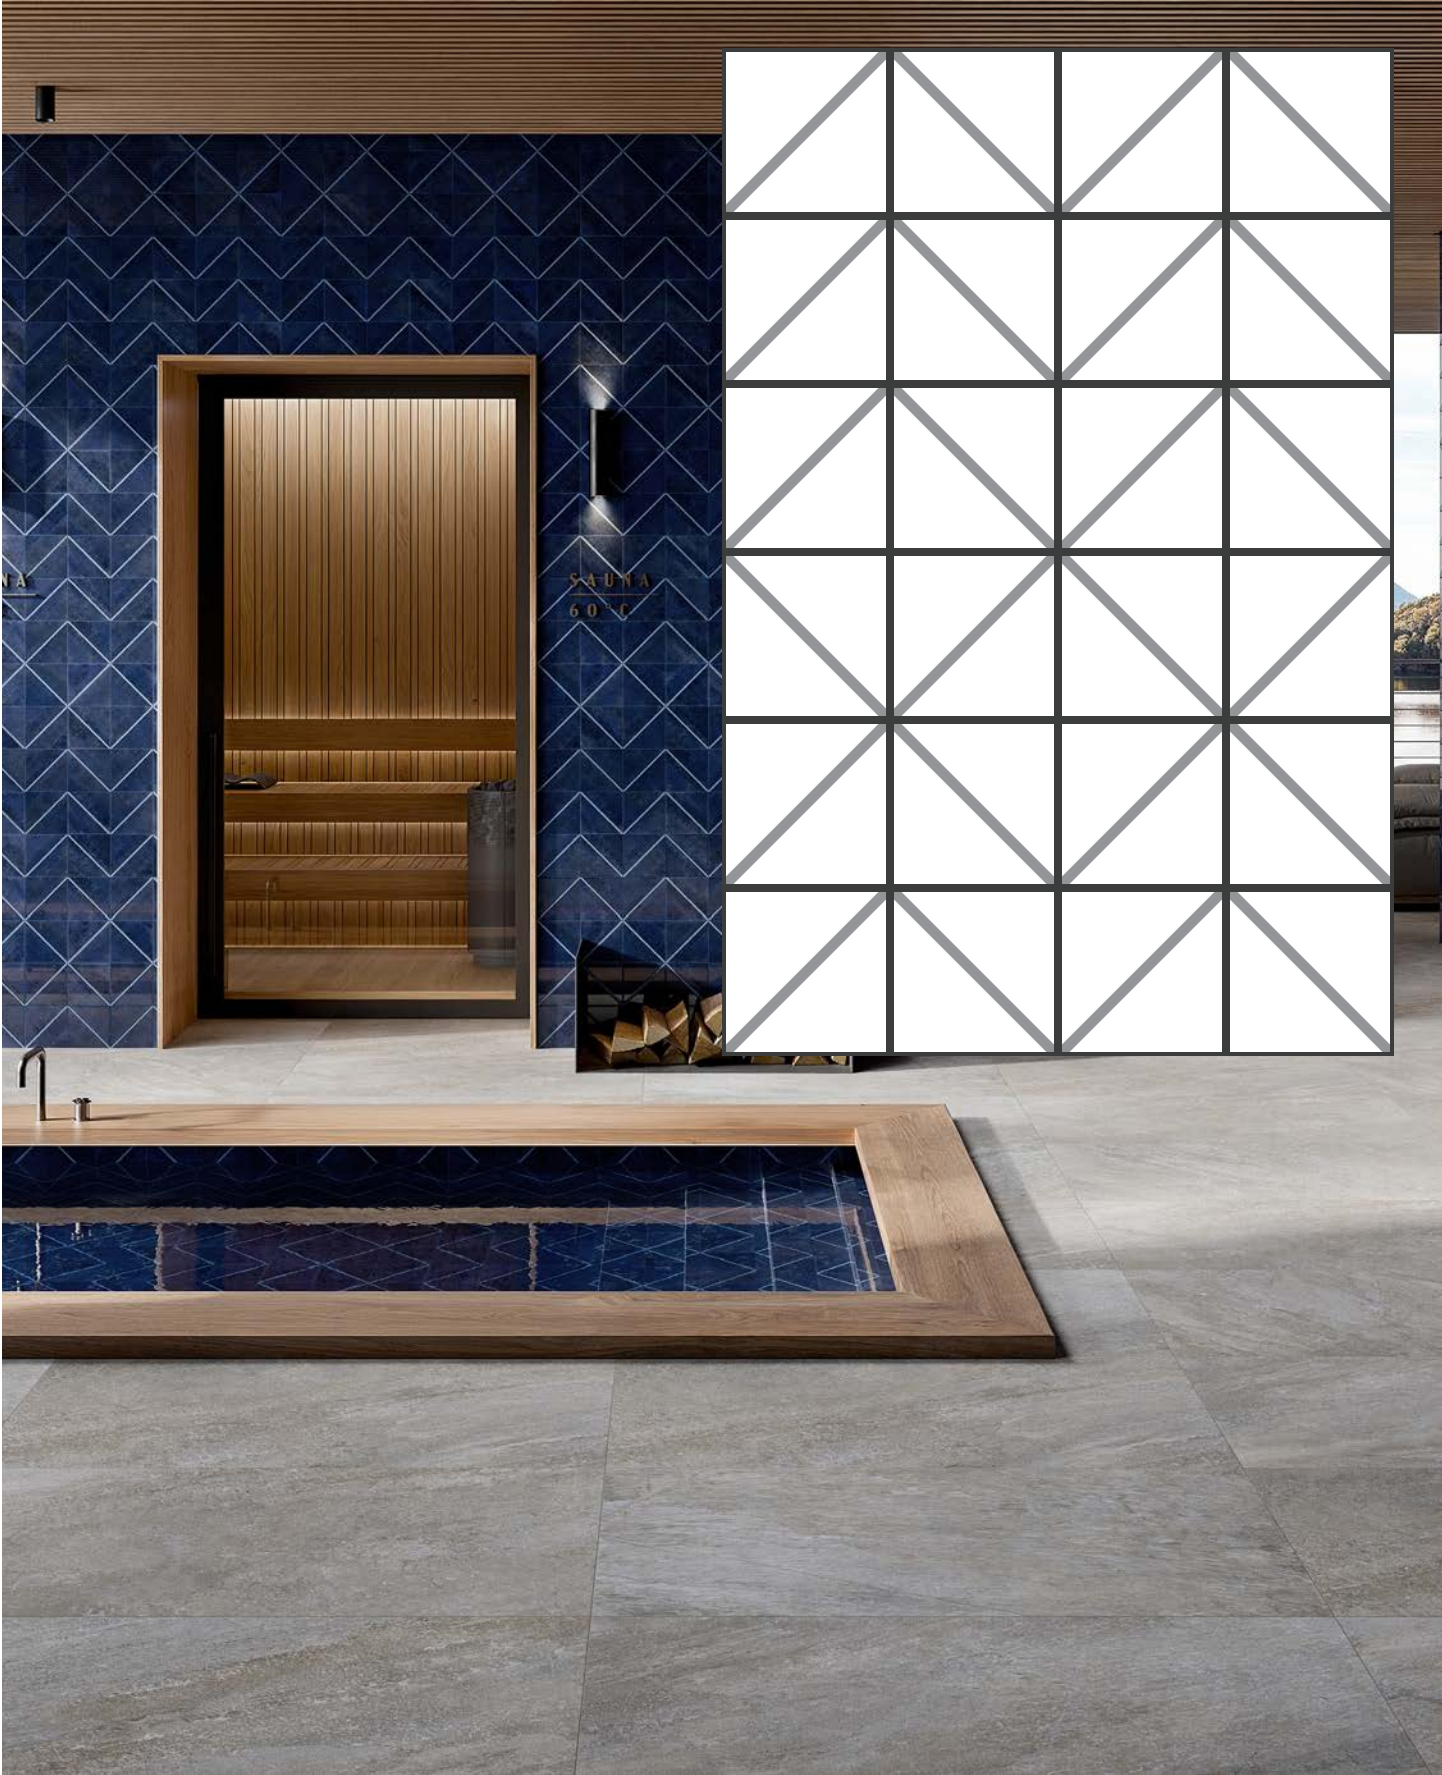

Pattern Layout Examples

One Color | Blue and Navy

100%

Straight Lay | Vertical ZigZag

One Color | Blue

100%

Straight Lay | Vertical ZigZag

One Color | Blue and Navy

100%

Straight Lay | Vertical ZigZag

One Color | Blue and Navy

100%

Straight Lay | Vertical ZigZag

Pattern Layout Examples

One Color | Navy

100%

Straight Lay | Reflected Wave

One Color | Blue and Navy

100%

Straight Lay | Reflected Wave

Pattern Layout Examples

One Color | Grey and White

100%

Straight Lay | Diamond

Straight Lay | Diamond

Pattern Layout Examples

Three Color | Black, Blue, White

Black • 50% Blue • 25% White • 25%

Straight Lay | Criss Cross

Two Color | Grey and White, White

Grey and White • 50% White • 50%