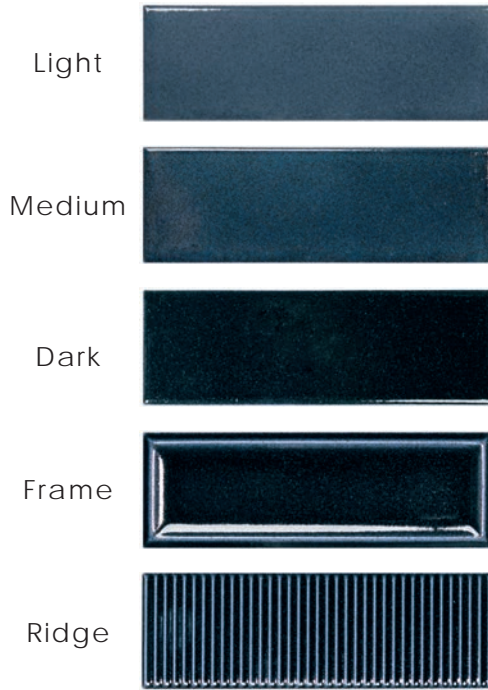

COLOR PALETTE

CREAM

KHAKI

OCHRE

BURNT UMBER

BLUE

GREEN