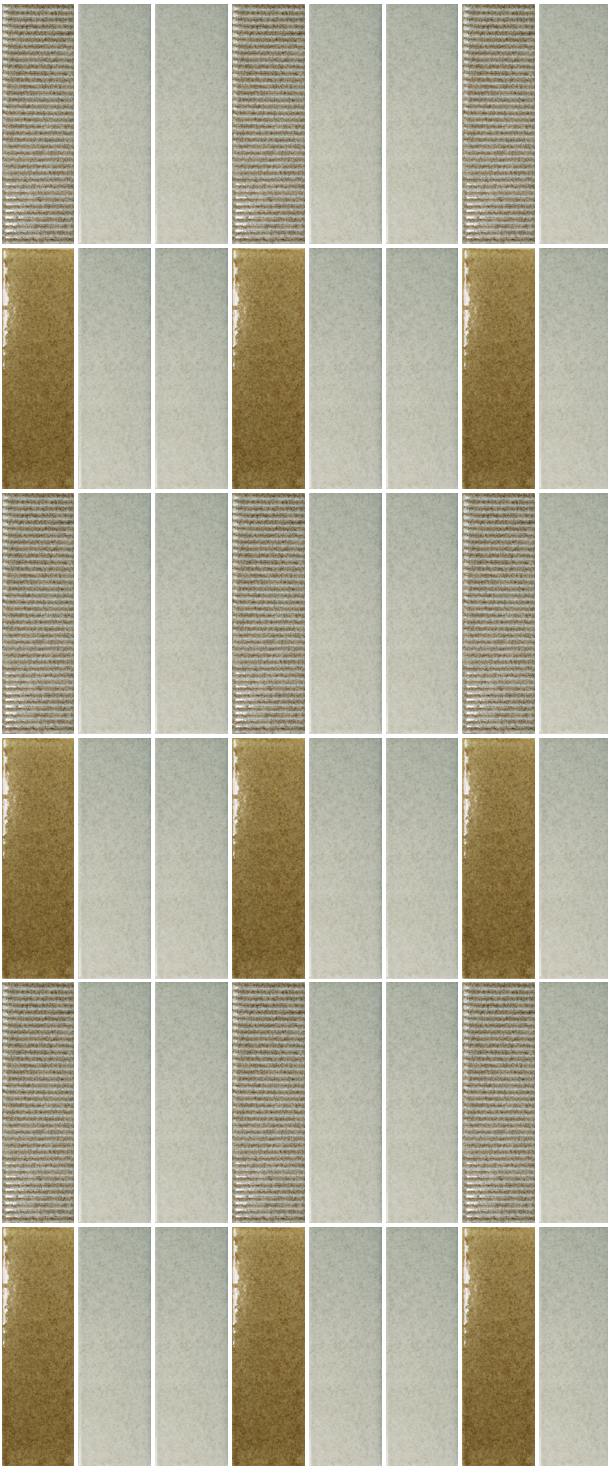

MINERAL GLOW

Pattern Layout Guide

creative
materials
corporation

COLOR PALETTE

CREAM

KHAKI

OCHRE

BURNT UMBER

BLUE

GREEN

Pattern Layout Examples

2 Color | Dark Ridge, Cream Dark
 Dark Ridge • 33% Cream Dark • 66%
 Random Horizontal Stack

2 Color | Dark Ridge, Light, Medium, or Dark Field
 Dark Ridge • 33% Field Tile • 66%
 Random Horizontal Stack

Pattern Layout Examples

3 Color | Cream Dark Ridge, Cream Light, Khaki Medium

Cream Dark Ridge • 19% Cream Light • 19% Khaki Medium • 62%

Vertical Stack, Alternating Horizontal Stripe

3 Color | Dark Ridge, Light, Medium

Random Vertical Stack

Pattern Layout Examples

3 Color | Dark, Dark Ridge, Light
Dark • 85% Dark Ridge • 8% Light • 7%
Random Vertical Stack

Pattern Layout Examples

4 Color | Ochre Light, Ochre Medium, Ochre Dark, Cream Dark Ridge