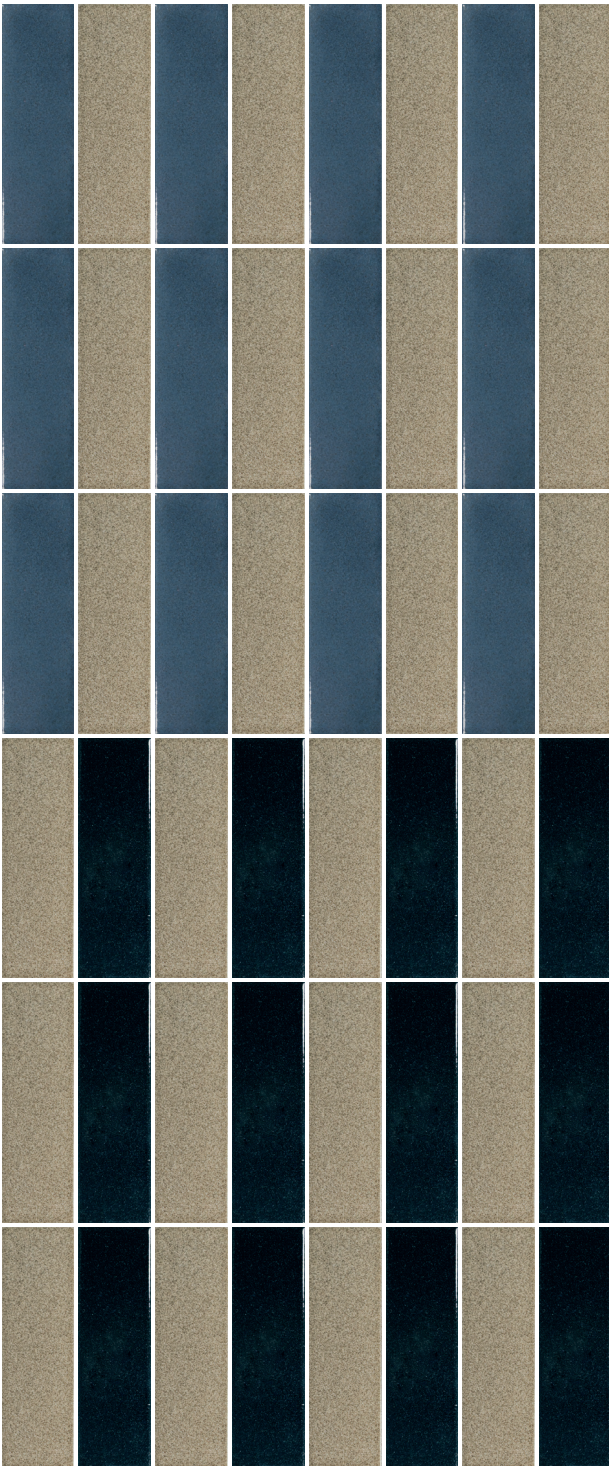

Random Vertical Stack

Pattern Layout Examples

3 Color | Dark, Dark Ridge, Light
Dark • 85% Dark Ridge • 8% Light • 7%
Random Vertical Stack

Pattern Layout Examples

4 Color | Ochre Light, Ochre Medium, Ochre Dark, Cream Dark Ridge

Vertical Stack, Color Blocking with Decorative Band

Pattern Layout Examples

2 Color | Blue Dark Ridge, Cream Light
Cream Light • 75% Blue Dark Ridge • 25%
Vertical Stack, Bold Stripe

2 Color | Dark Ridge, Light
Light • 75% Dark Ridge • 25%
Vertical Stack, Bold Stripe

Pattern Layout Examples

3 Color | Blue Medium, Cream Medium, Green Light

Blue Medium • Cream Medium • Green Light •
25% 33% 42%

Vertical Stack, Alternating Stripes
w/ Top and Bottom Bands

3 Color | Medium Band, Medium Stripe, Light Stripe

Medium Band • Medium Stripe • Light •
25% 33% 42%

Vertical Stack, Alternating Stripes
w/ Top and Bottom Bands

Pattern Layout Examples

3 Color | Blue Dark, Blue Light, Cream Dark

Blue Dark • 25% Blue Light • 25% Cream Dark • 50%