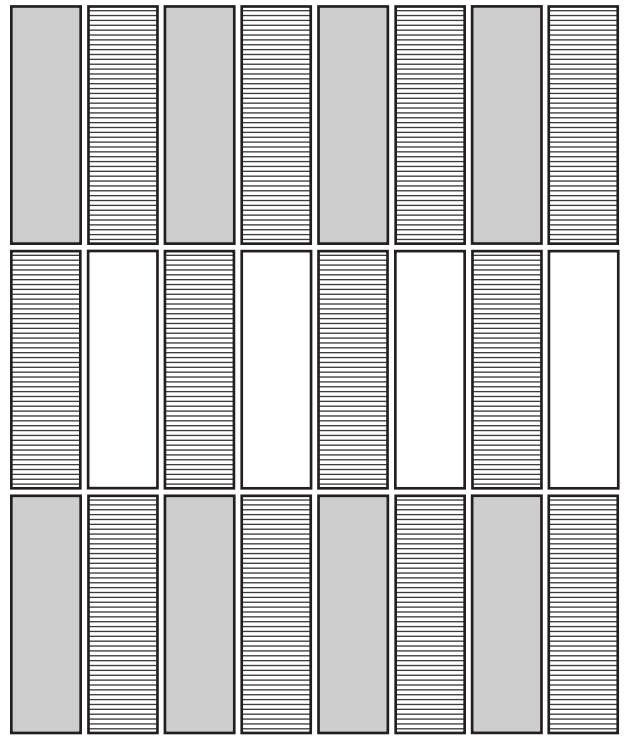

3 Color | Medium, Dark, Dark Ridge

Medium • 50%   Dark • 25%   Dark Ridge • 25%

Straight Lay