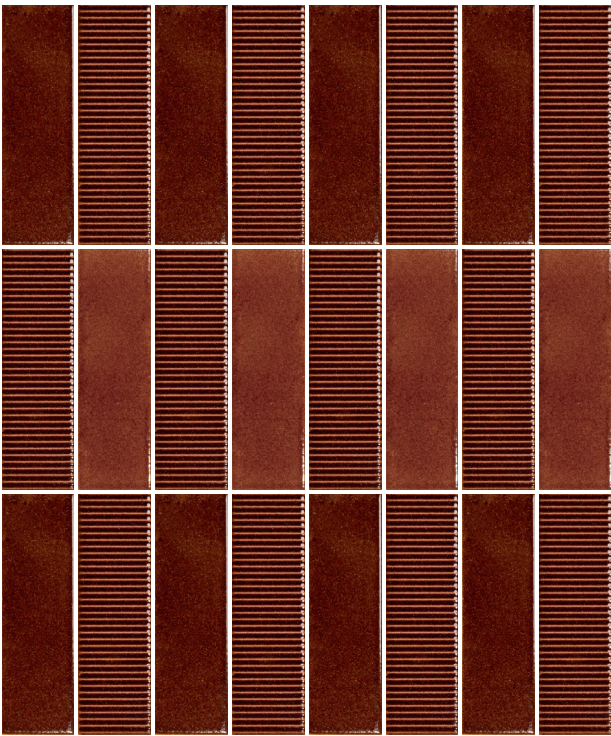

Ochre Light • 85% Ochre Medium • 8% Ochre Dark • 7% Cream Dark Ridge • 7%

Large Plaid - Vertical Stack

Pattern Layout Examples

4 Color | Light, Medium, Dark, Dark Ridge

Light • 85% Medium • 8% Dark • 7% Dark Ridge • 7%

2 Color | Dark, Dark Frame

Dark • 66% Dark Frame • 66%

Vertical Stack, Decorative Horizontal Band

2 Color | Burnt Umber Dark, Light

Burnt Umber Dark • 50% Burnt Umber Light • 50%

Vertical Stack Stripe

2 Color | Dark, Light

Dark • 50% Light • 50%

Vertical Stack Stripe

Pattern Layout Examples

2 Color | Burnt Umber Medium, Dark

Burnt Umber Medium • 50% Burnt Umber Dark • 50%

Vertical Stack Checker

2 Color | Medium, Dark

Medium • 50% Dark • 50%

Vertical Stack Checker

3 Color | Burnt Umber Medium, Dark, Dark Ridge

Burnt Umber Medium • 50% Burnt Umber Dark • 25% Burnt Umber Dark Ridge • 25%

Straight Lay

3 Color | Medium, Dark, Dark Ridge

Medium • 50% Dark • 25% Dark Ridge • 25%