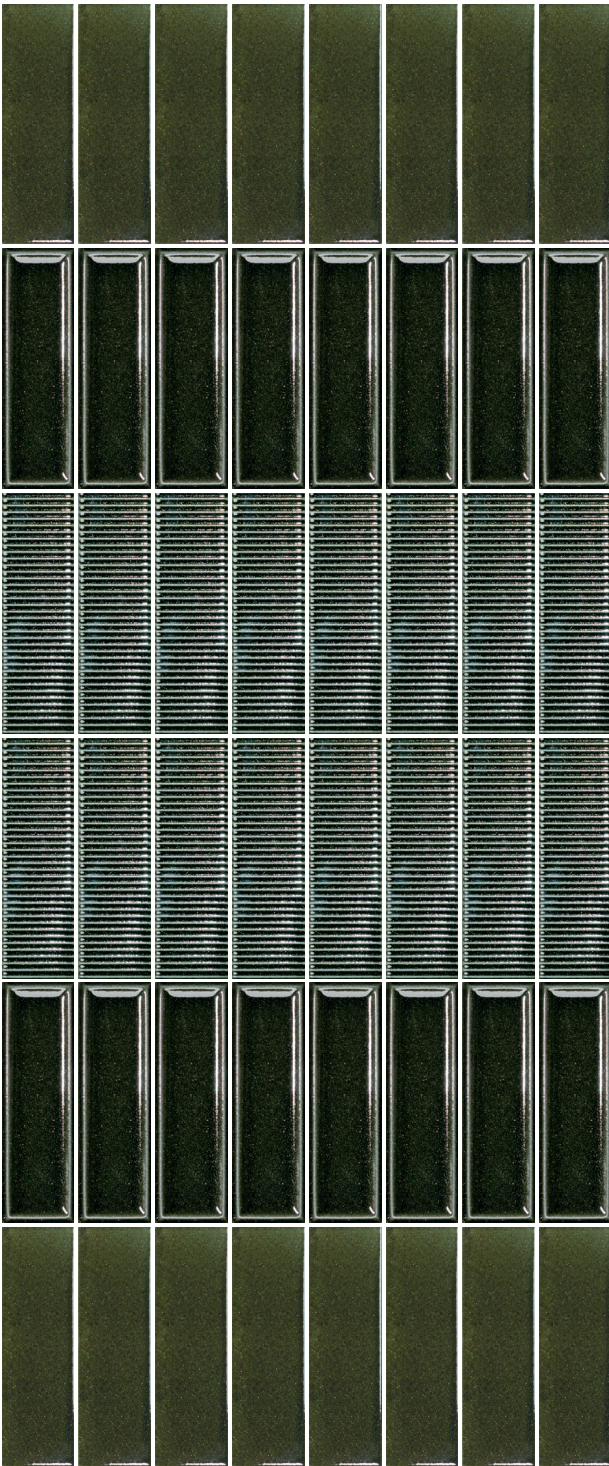

MINERAL GLOW

Pattern Layout Guide

creative
materials
corporation

COLOR PALETTE

CREAM

KHAKI

OCHRE

BURNT UMBER

Dark • 50% Light • 50%

Vertical Stack Stripe

Pattern Layout Examples

2 Color | Burnt Umber Medium, Dark

Burnt Umber Medium • 50% Burnt Umber Dark • 50%

Vertical Stack Checker

2 Color | Medium, Dark

Medium • 50% Dark • 50%

Vertical Stack Checker

3 Color | Burnt Umber Medium, Dark, Dark Ridge

Burnt Umber Medium • 50% Burnt Umber Dark • 25% Burnt Umber Dark Ridge • 25%

Straight Lay

3 Color | Medium, Dark, Dark Ridge

Medium • 50% Dark • 25% Dark Ridge • 25%

Straight Lay

Pattern Layout Examples

3 Color | Green Medium, Green Dark Ridge, Green Dark Frame

Green Medium • 33% Green Dark Ridge • 33% Green Dark Frame • 33%

Vertical Stack, Mirrored Stripes

3 Color | Medium, Dark Ridge, Dark Frame