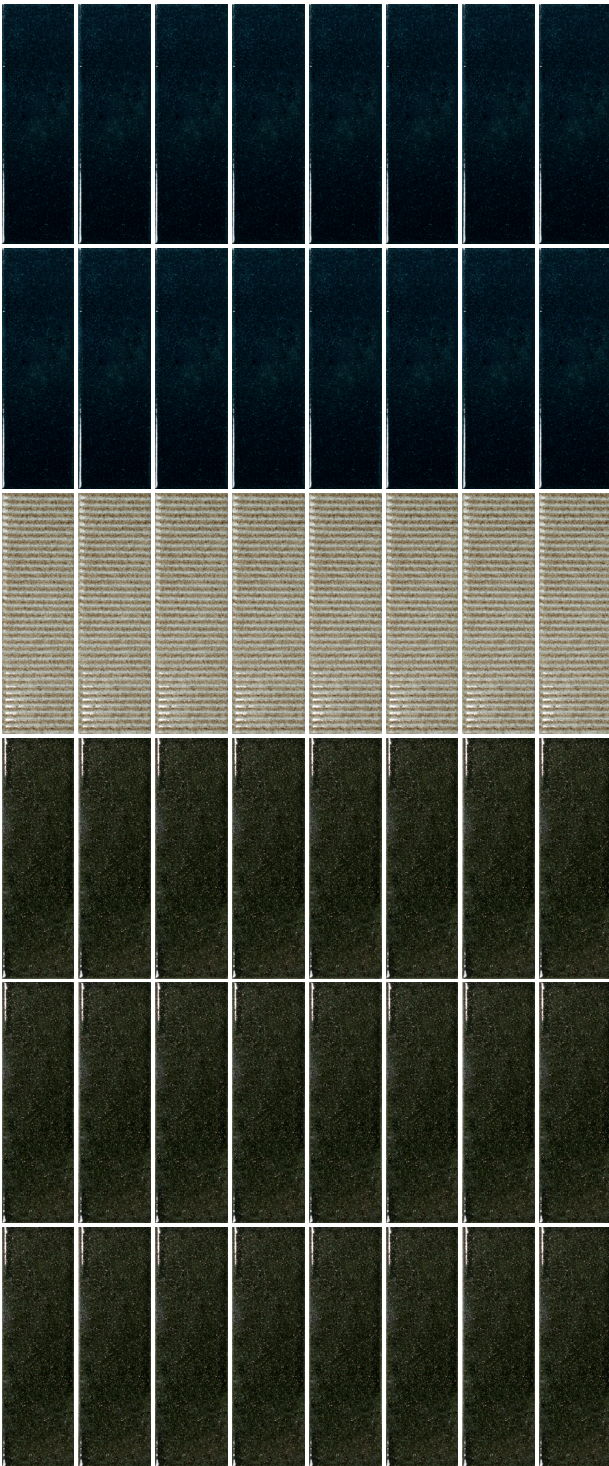

Pattern Layout Examples

3 Color | Cream Dark Ridge, Cream Light, Khaki Medium

Cream Dark Ridge • 19% Cream Light • 19% Khaki Medium • 62%

Vertical Stack, Alternating Horizontal Stripe

3 Color | Dark Ridge, Light, Medium

Dark Ridge • 19% Light • 19% Medium • 62%

Vertical Stack, Alternating Horizontal Stripe

Pattern Layout Examples

3 Color | Khaki Dark, Khaki Dark Ridge, Khaki Light

Khaki Dark • 85% Khaki Dark Ridge • 8% Khaki Light • 7%

Random Vertical Stack

Pattern Layout Examples

3 Color | Dark, Dark Ridge, Light
Dark • 85% Dark Ridge • 8% Light • 7%
Random Vertical Stack

Pattern Layout Examples

4 Color | Ochre Light, Ochre Medium, Ochre Dark, Cream Dark Ridge

Vertical Stack, Alternating Decorative Stripe

3 Color | Dark, Dark Ridge, Light

Green Dark • 25% Green Dark Ridge • 25% Green Light • 50%

Vertical Stack, Alternating Decorative Stripe

Pattern Layout Examples