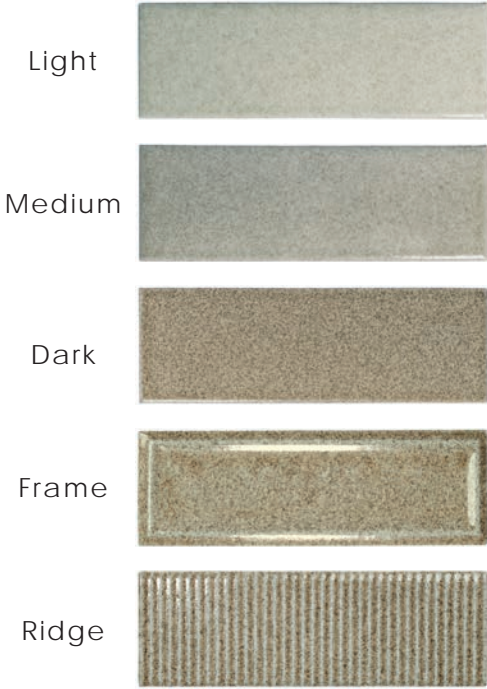

COLOR PALETTE

CREAM