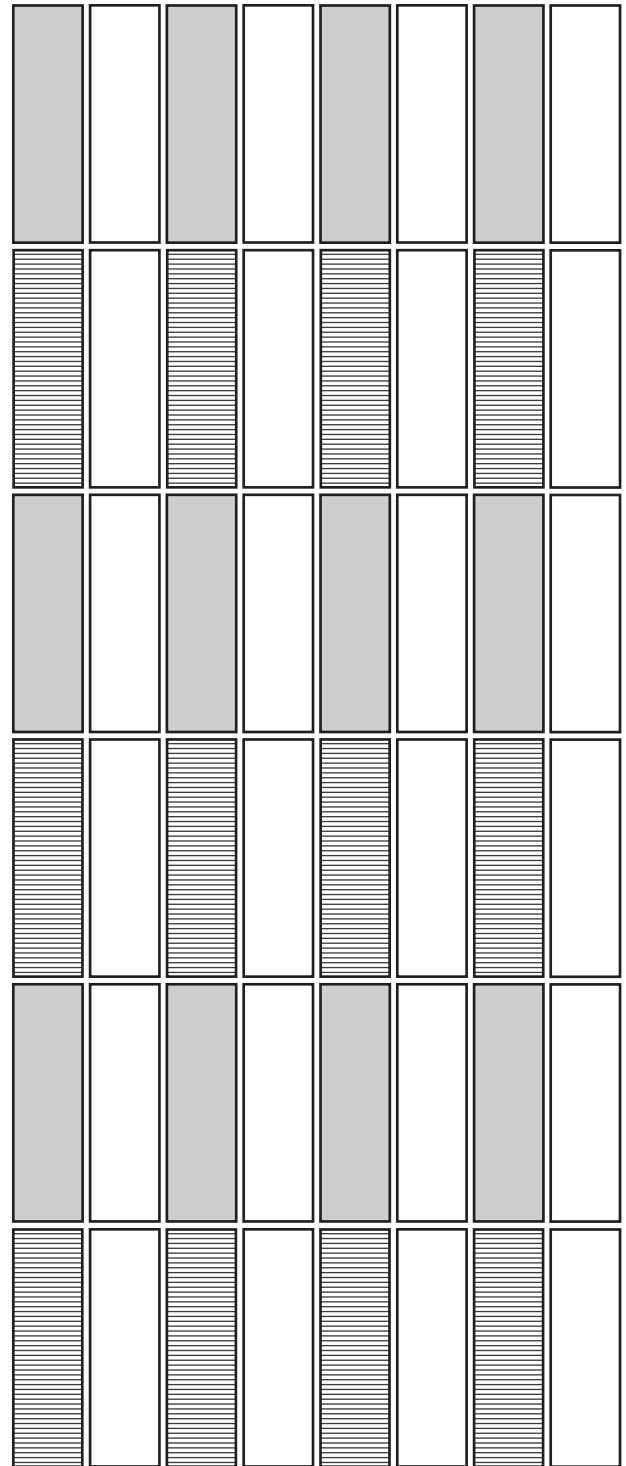

3 Color | Dark, Dark Ridge, Light

Green Dark • 25%   Green Dark Ridge • 25%   Green Light • 50%

Vertical Stack, Alternating Decorative Stripe