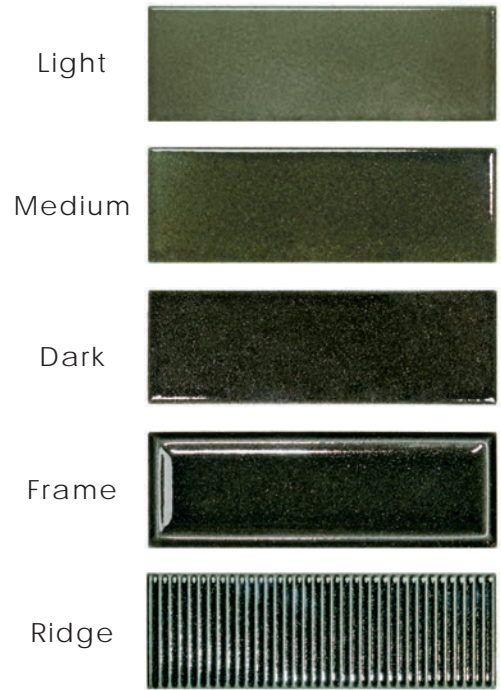

COLOR PALETTE

CREAM

KHAKI

OCHRE

BURNT UMBER

BLUE

GREEN