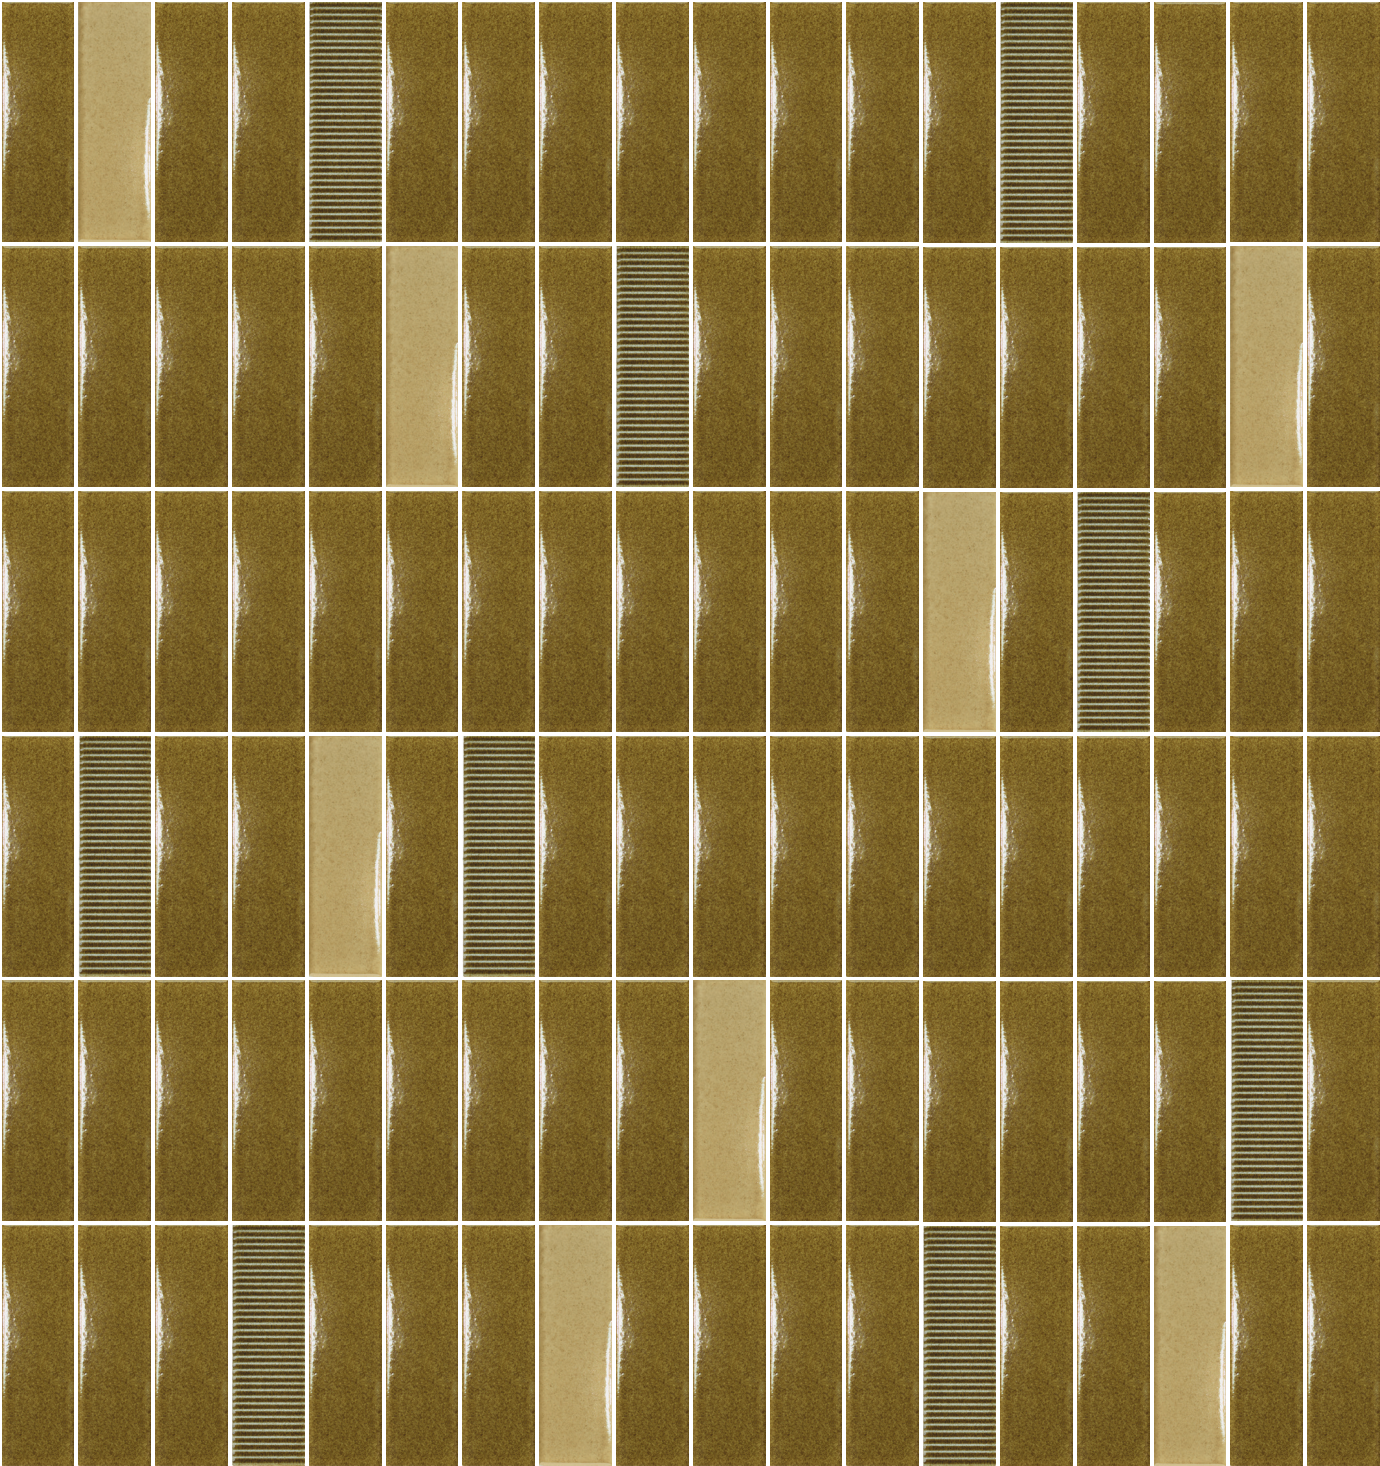

Pattern Layout Examples

3 Color | Cream Dark Ridge, Cream Light, Khaki Medium

Cream Dark Ridge • 19% Cream Light • 19% Khaki Medium • 62%

Vertical Stack, Alternating Horizontal Stripe

3 Color | Dark Ridge, Light, Medium

Dark Ridge • 19% Light • 19% Medium • 62%

Vertical Stack, Alternating Horizontal Stripe

Pattern Layout Examples

3 Color | Khaki Dark, Khaki Dark Ridge, Khaki Light

Khaki Dark • 85% Khaki Dark Ridge • 8% Khaki Light • 7%