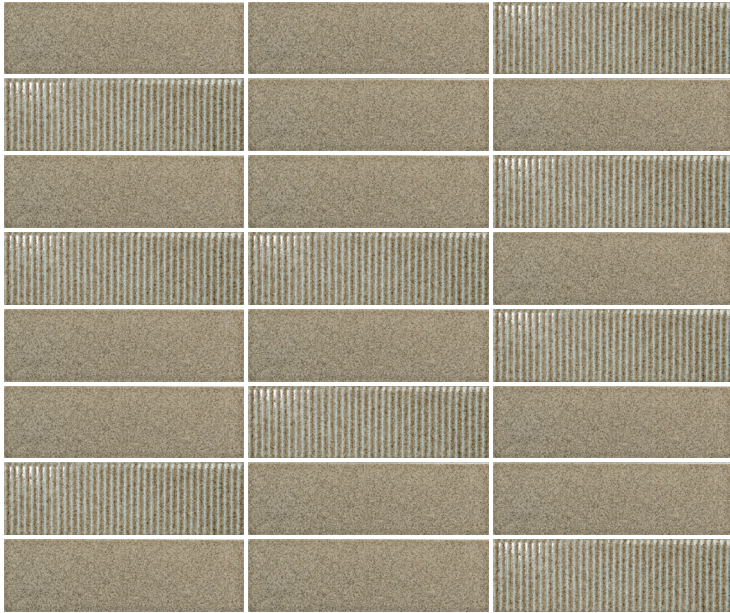

MINERAL GLOW

Pattern Layout Guide

creative
materials
corporation

COLOR PALETTE

CREAM

KHAKI

OCHRE

BURNT UMBER

BLUE

GREEN

Pattern Layout Examples

2 Color | Dark Ridge, Cream Dark
 Dark Ridge • 33% Cream Dark • 66%
 Random Horizontal Stack

2 Color | Dark Ridge, Light, Medium, or Dark Field
 Dark Ridge • 33% Field Tile • 66%
 Random Horizontal Stack

3 Color | Blue Dark, Cream Dark Ridge, Green Dark

Blue Dark • 33% Cream Dark Ridge • 17% Green Dark • 50%

Vertical Stack, Color Blocking with Decorative Band

3 Color | Dark, Dark Ridge, Dark

Dark • 33% Dark Ridge • 17% Dark • 50%

Pattern Layout Examples

3 Color | Blue Medium, Cream Medium, Green Light

Blue Medium • Cream Medium • Green Light •
25% 33% 42%

Vertical Stack, Alternating Stripes
w/ Top and Bottom Bands

3 Color | Medium Band, Medium Stripe, Light Stripe