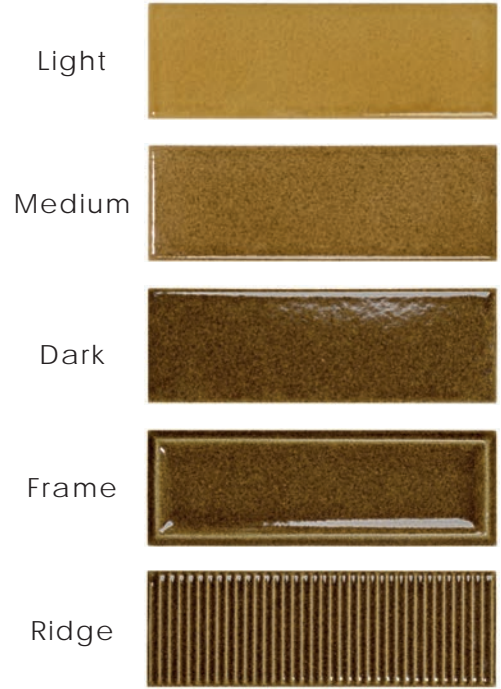

MINERAL GLOW

Pattern Layout Guide

creative
materials
corporation

COLOR PALETTE

CREAM

KHAKI

OCHRE

BURNT UMBER

Vertical Stack Checker

3 Color | Burnt Umber Medium, Dark, Dark Ridge

Burnt Umber Medium • 50% Burnt Umber Dark • 25% Burnt Umber Dark Ridge • 25%

Straight Lay

3 Color | Medium, Dark, Dark Ridge

Medium • 50% Dark • 25% Dark Ridge • 25%

Vertical Stack, Alternating Decorative Stripe

3 Color | Dark, Dark Ridge, Light

Green Dark • 25% Green Dark Ridge • 25% Green Light • 50%

Vertical Stack, Alternating Decorative Stripe

Pattern Layout Examples

3 Color | Blue Dark, Cream Dark Ridge, Green Dark

Blue Dark • 33% Cream Dark Ridge • 17% Green Dark • 50%

Vertical Stack, Color Blocking with Decorative Band

3 Color | Dark, Dark Ridge, Dark

Dark • 33% Dark Ridge • 17% Dark • 50%