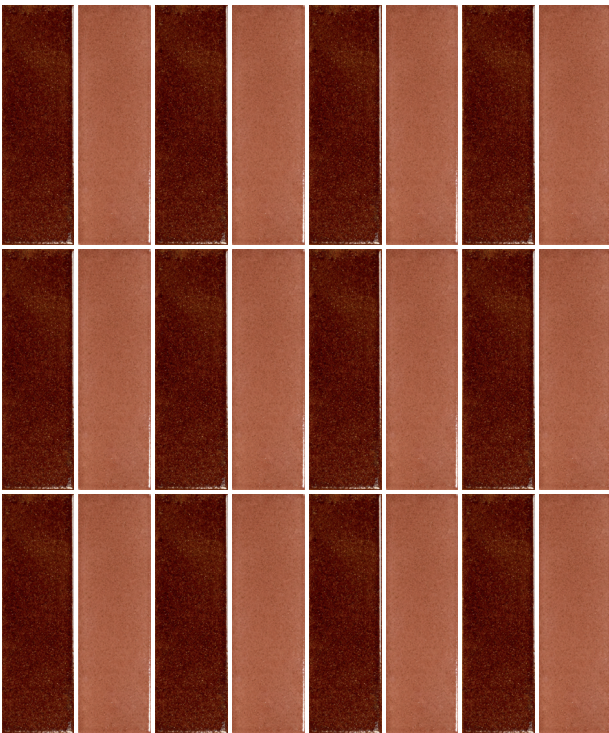

Random Vertical Stack

Pattern Layout Examples

3 Color | Dark, Dark Ridge, Light
Dark • 85% Dark Ridge • 8% Light • 7%
Random Vertical Stack

Pattern Layout Examples

4 Color | Ochre Light, Ochre Medium, Ochre Dark, Cream Dark Ridge

Ochre Light • 85% Ochre Medium • 8% Ochre Dark • 7% Cream Dark Ridge • 7%

Large Plaid - Vertical Stack

Pattern Layout Examples

4 Color | Light, Medium, Dark, Dark Ridge

Light • 85% Medium • 8% Dark • 7% Dark Ridge • 7%

Large Plaid | Dashed Line Indicates Tile Pattern Module

Pattern Layout Examples

2 Color | Burnt Umber Dark, Dark Frame

Burnt Umber Dark • 66% Burnt Umber Dark Frame • 66%

Vertical Stack, Decorative Horizontal Band

2 Color | Dark, Dark Frame

Dark • 66% Dark Frame • 66%

Vertical Stack, Decorative Horizontal Band

2 Color | Burnt Umber Dark, Light

Burnt Umber Dark • 50% Burnt Umber Light • 50%

Vertical Stack Stripe

2 Color | Dark, Light