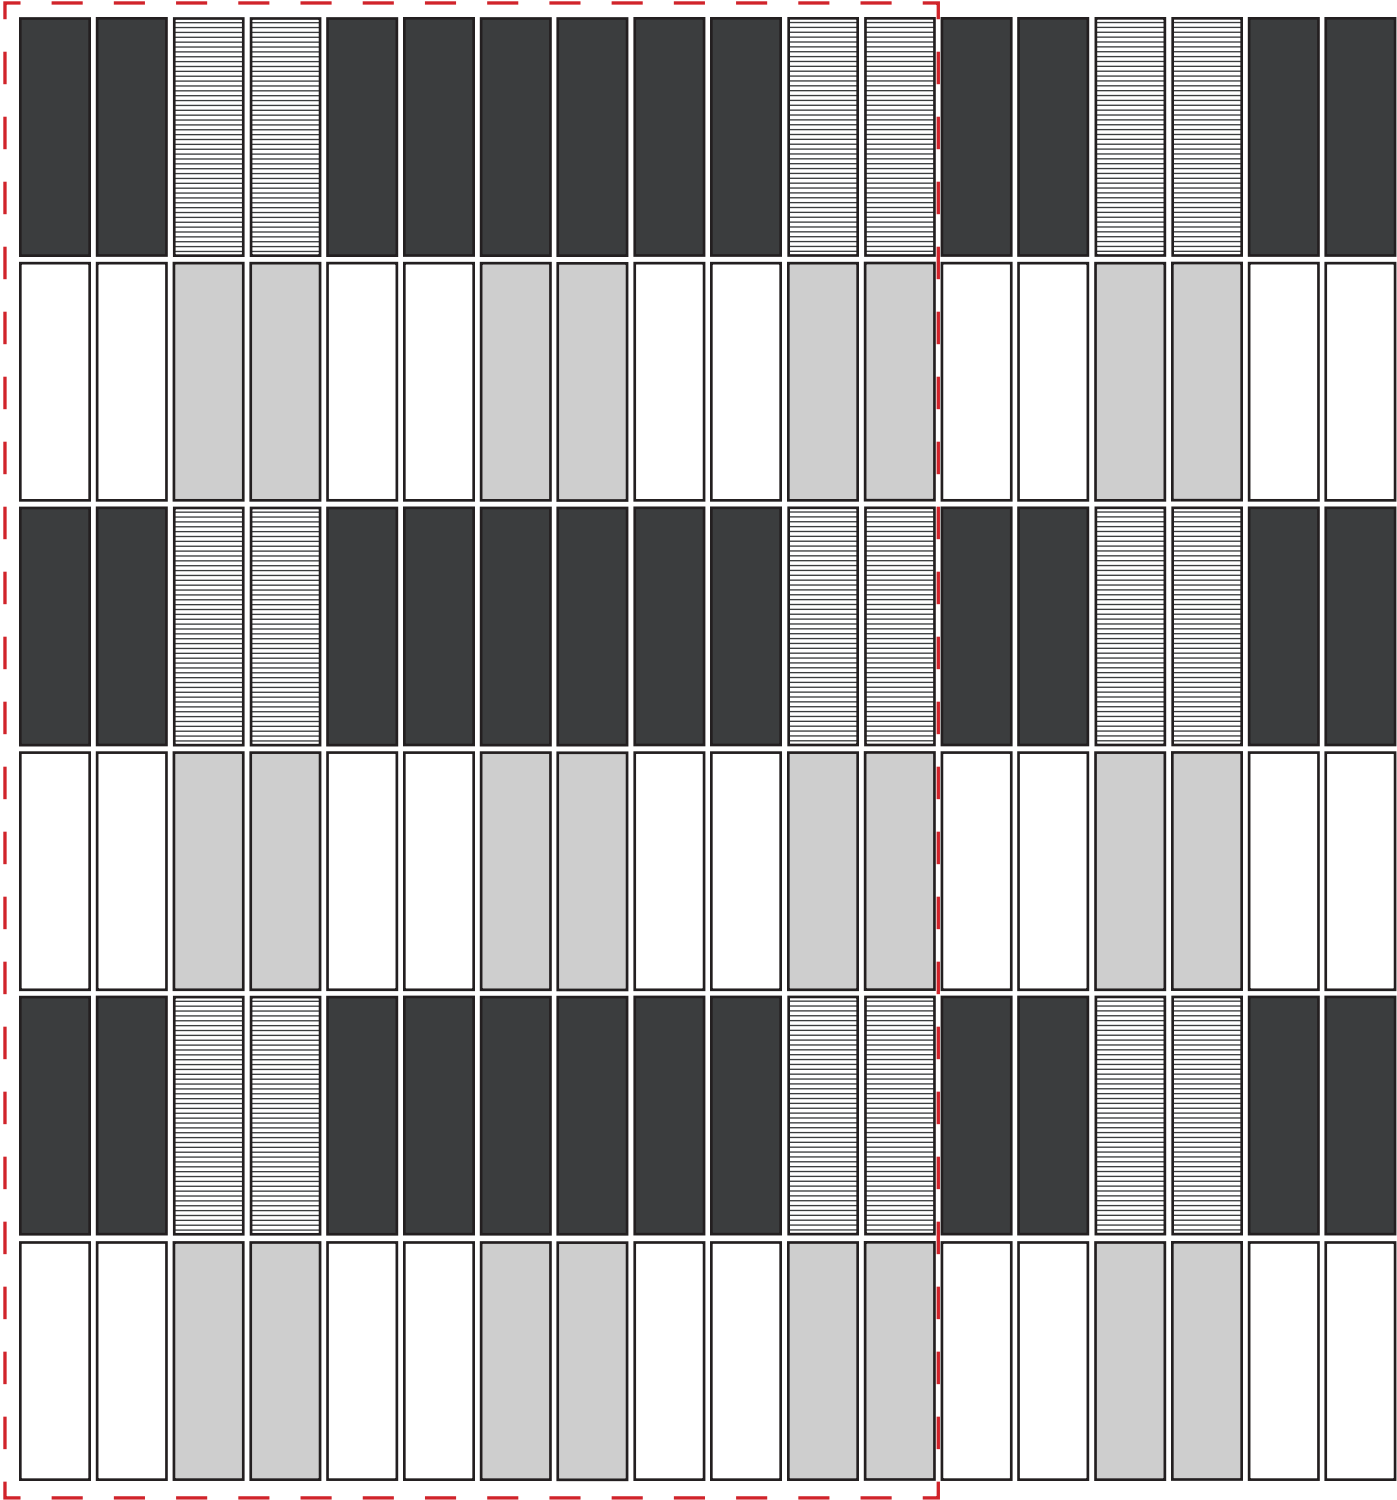

Pattern Layout Examples

3 Color | Cream Dark Ridge, Cream Light, Khaki Medium

Cream Dark Ridge • 19% Cream Light • 19% Khaki Medium • 62%

Vertical Stack, Alternating Horizontal Stripe

3 Color | Dark Ridge, Light, Medium

Dark Ridge • 19% Light • 19% Medium • 62%

Vertical Stack, Alternating Horizontal Stripe

Pattern Layout Examples

3 Color | Khaki Dark, Khaki Dark Ridge, Khaki Light

Khaki Dark • 85% Khaki Dark Ridge • 8% Khaki Light • 7%

Random Vertical Stack

Pattern Layout Examples

3 Color | Dark, Dark Ridge, Light
Dark • 85% Dark Ridge • 8% Light • 7%
Random Vertical Stack

Pattern Layout Examples

4 Color | Ochre Light, Ochre Medium, Ochre Dark, Cream Dark Ridge

Ochre Light • 85% Ochre Medium • 8% Ochre Dark • 7% Cream Dark Ridge • 7%

Large Plaid - Vertical Stack

Pattern Layout Examples

4 Color | Light, Medium, Dark, Dark Ridge

Light • 85% Medium • 8% Dark • 7% Dark Ridge • 7%