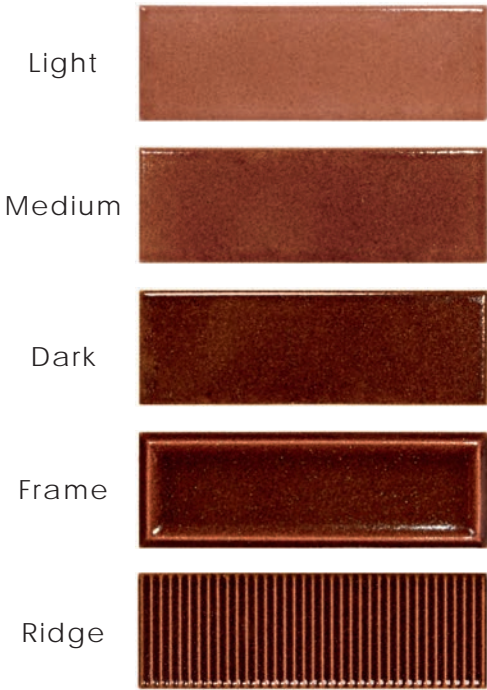

MINERAL GLOW

Pattern Layout Guide

creative
materials
corporation

COLOR PALETTE

CREAM

KHAKI

OCHRE

BURNT UMBER

BLUE

GREEN

Pattern Layout Examples

2 Color | Dark Ridge, Cream Dark
 Dark Ridge • 33% Cream Dark • 66%
 Random Horizontal Stack

2 Color | Dark Ridge, Light, Medium, or Dark Field
 Dark Ridge • 33% Field Tile • 66%
 Random Horizontal Stack

3 Color | Blue Dark, Cream Dark Ridge, Green Dark

Blue Dark • 33% Cream Dark Ridge • 17% Green Dark • 50%

Vertical Stack, Color Blocking with Decorative Band

3 Color | Dark, Dark Ridge, Dark

Dark • 33% Dark Ridge • 17% Dark • 50%

Pattern Layout Examples

3 Color | Blue Medium, Cream Medium, Green Light

Blue Medium • Cream Medium • Green Light •
25% 33% 42%

Vertical Stack, Alternating Stripes
w/ Top and Bottom Bands

3 Color | Medium Band, Medium Stripe, Light Stripe