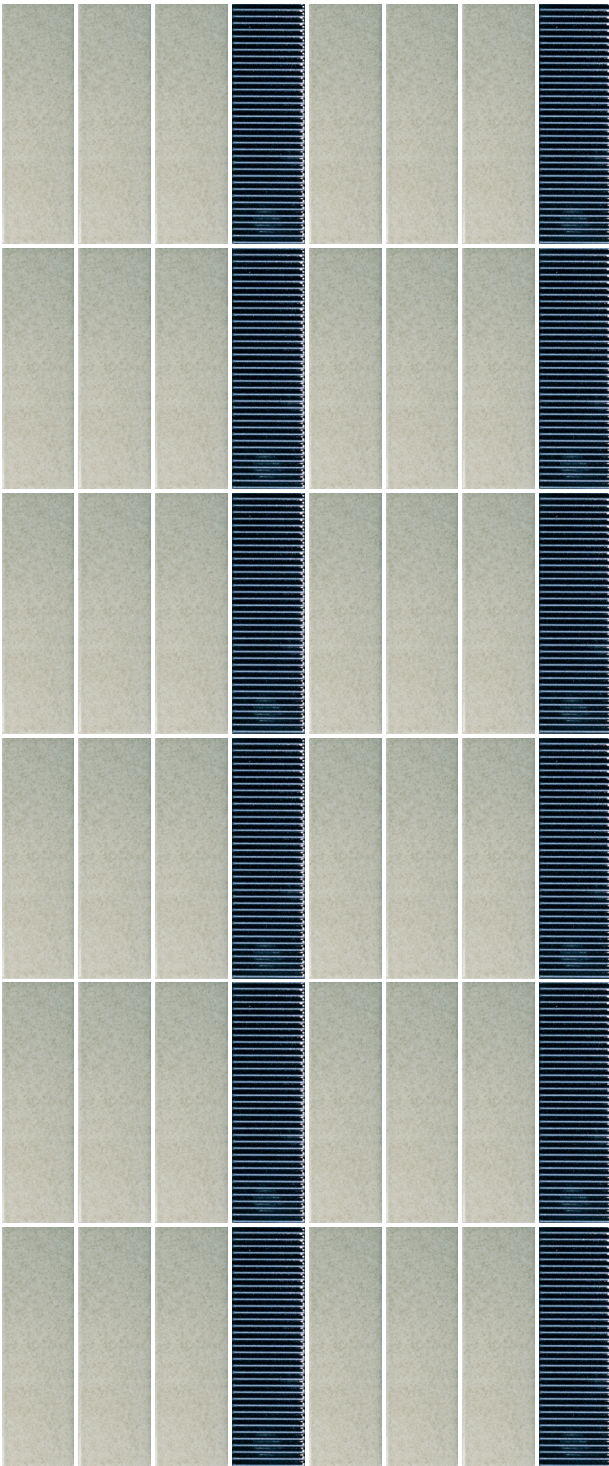

Random Vertical Stack

Pattern Layout Examples

3 Color | Dark, Dark Ridge, Light
Dark • 85% Dark Ridge • 8% Light • 7%
Random Vertical Stack

Pattern Layout Examples

4 Color | Ochre Light, Ochre Medium, Ochre Dark, Cream Dark Ridge

Vertical Stack, Alternating Decorative Stripe

3 Color | Dark, Dark Ridge, Light

Green Dark • 25% Green Dark Ridge • 25% Green Light • 50%

Vertical Stack, Alternating Decorative Stripe

Pattern Layout Examples

3 Color | Blue Dark, Cream Dark Ridge, Green Dark

Blue Dark • 33% Cream Dark Ridge • 17% Green Dark • 50%

Vertical Stack, Color Blocking with Decorative Band

3 Color | Dark, Dark Ridge, Dark

Dark • 33% Dark Ridge • 17% Dark • 50%

Vertical Stack, Color Blocking with Decorative Band

Pattern Layout Examples

2 Color | Blue Dark Ridge, Cream Light
Cream Light • 75% Blue Dark Ridge • 25%
Vertical Stack, Bold Stripe

2 Color | Dark Ridge, Light
Light • 75% Dark Ridge • 25%
Vertical Stack, Bold Stripe