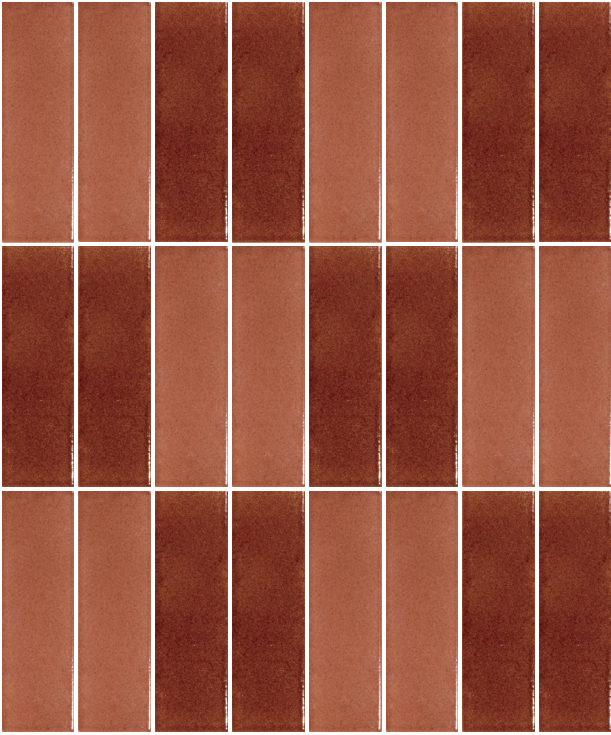

Ochre Light • 85% Ochre Medium • 8% Ochre Dark • 7% Cream Dark Ridge • 7%

Large Plaid - Vertical Stack

Pattern Layout Examples

4 Color | Light, Medium, Dark, Dark Ridge

Light • 85% Medium • 8% Dark • 7% Dark Ridge • 7%

2 Color | Dark, Dark Frame

Dark • 66% Dark Frame • 66%

Vertical Stack, Decorative Horizontal Band

2 Color | Burnt Umber Dark, Light

Burnt Umber Dark • 50% Burnt Umber Light • 50%

Vertical Stack Stripe

2 Color | Dark, Light

Dark • 50% Light • 50%

Vertical Stack Stripe

Pattern Layout Examples

2 Color | Burnt Umber Medium, Dark

Burnt Umber Medium • 50% Burnt Umber Dark • 50%

Vertical Stack Checker

2 Color | Medium, Dark

Medium • 50% Dark • 50%

Vertical Stack Checker

3 Color | Burnt Umber Medium, Dark, Dark Ridge

Burnt Umber Medium • 50% Burnt Umber Dark • 25% Burnt Umber Dark Ridge • 25%

Straight Lay

3 Color | Medium, Dark, Dark Ridge

Medium • 50% Dark • 25% Dark Ridge • 25%