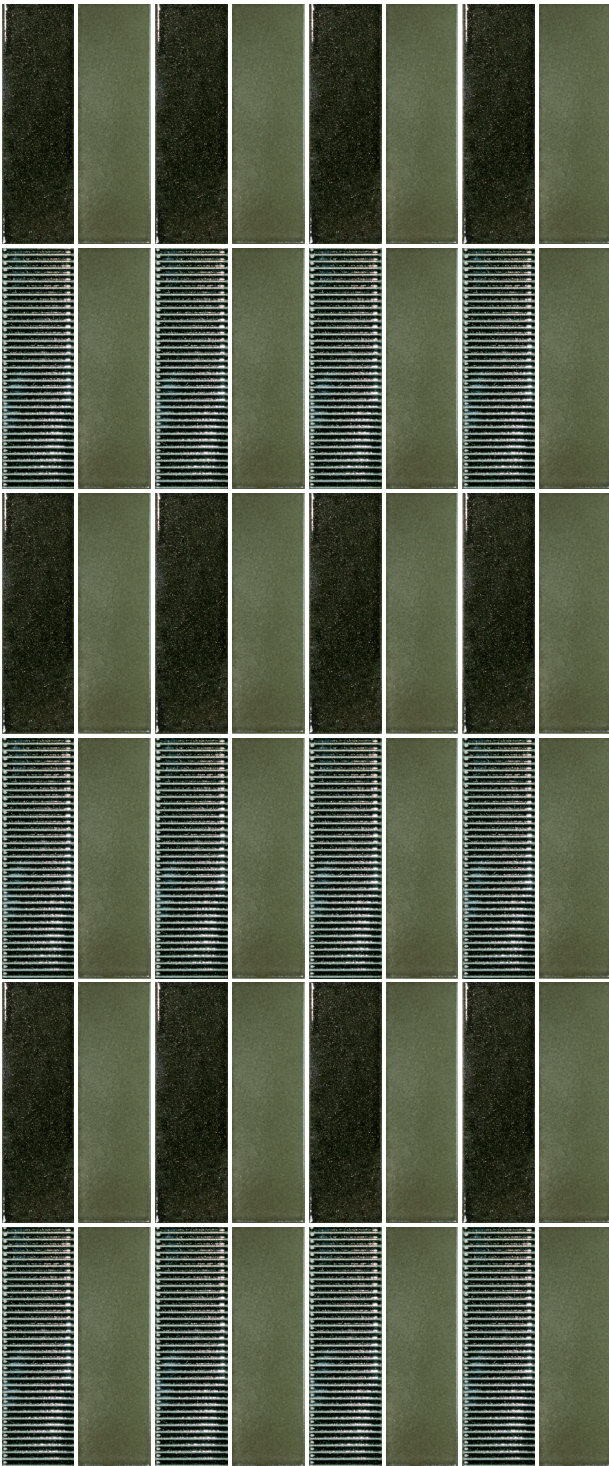

Pattern Layout Examples

3 Color | Green Dark, Green Dark Ridge, Green Light

Green Dark • 25%   Green Dark Ridge • 25%   Green Light • 50%

Vertical Stack, Alternating Decorative Stripe