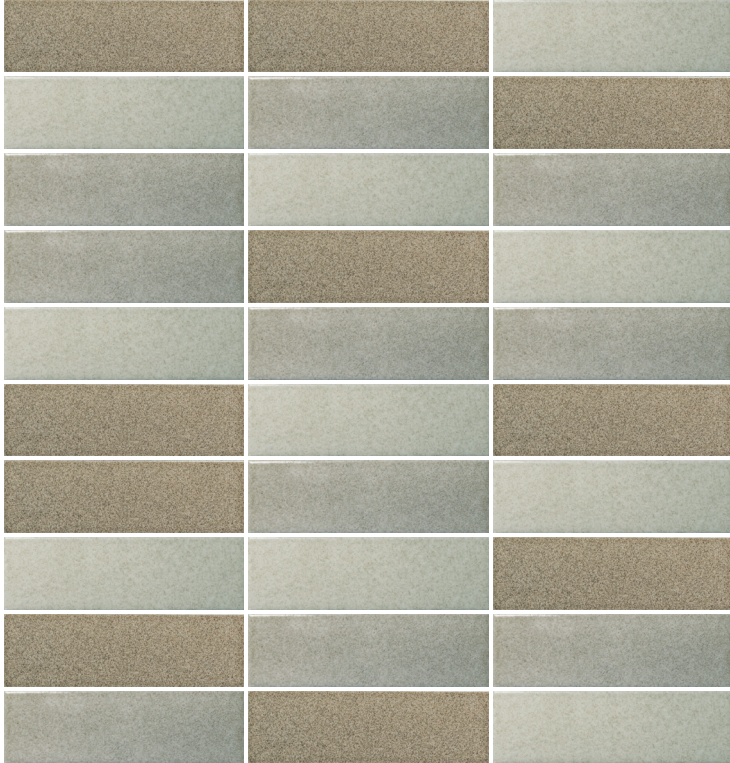

BLUE

GREEN

Pattern Layout Examples

2 Color | Dark Ridge, Cream Dark
 Dark Ridge • 33% Cream Dark • 66%
 Random Horizontal Stack

2 Color | Dark Ridge, Light, Medium, or Dark Field
 Dark Ridge • 33% Field Tile • 66%
 Random Horizontal Stack

3 Color | Khaki Light, Medium, Dark
 Khaki Light • 33% Khaki Medium • 33% Khaki Dark • 33%
 Random Horizontal Stack

3 Color | Light, Medium, Dark
 Light • 33% Medium • 33% Dark • 33%
 Random Horizontal Stack

Random Vertical Stack

Pattern Layout Examples

3 Color | Dark, Dark Ridge, Light
Dark • 85% Dark Ridge • 8% Light • 7%
Random Vertical Stack

Pattern Layout Examples

4 Color | Ochre Light, Ochre Medium, Ochre Dark, Cream Dark Ridge

Pattern Layout Examples

3 Color | Blue Medium, Cream Medium, Green Light

Blue Medium • Cream Medium • Green Light •
25% 33% 42%

Vertical Stack, Alternating Stripes
w/ Top and Bottom Bands

3 Color | Medium Band, Medium Stripe, Light Stripe