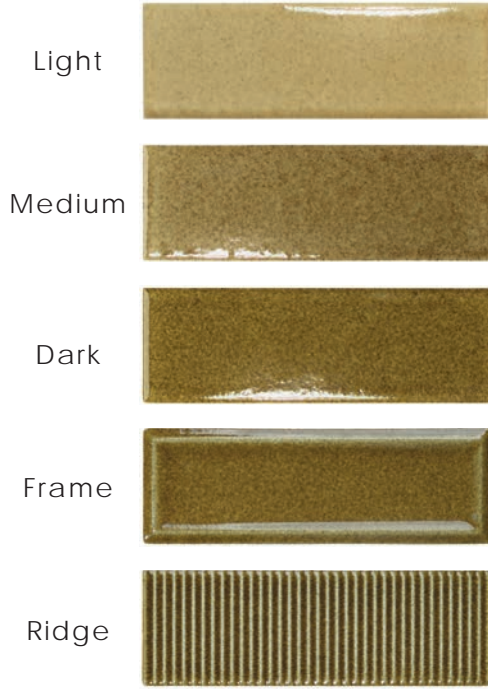

MINERAL GLOW

Pattern Layout Guide

creative
materials
corporation

COLOR PALETTE

CREAM

KHAKI

OCHRE

BURNT UMBER

Vertical Stack Checker

3 Color | Burnt Umber Medium, Dark, Dark Ridge

Burnt Umber Medium • 50% Burnt Umber Dark • 25% Burnt Umber Dark Ridge • 25%

Straight Lay

3 Color | Medium, Dark, Dark Ridge

Medium • 50% Dark • 25% Dark Ridge • 25%

3 Color | Blue Dark, Cream Dark Ridge, Green Dark

Blue Dark • 33% Cream Dark Ridge • 17% Green Dark • 50%

Vertical Stack, Color Blocking with Decorative Band

3 Color | Dark, Dark Ridge, Dark

Dark • 33% Dark Ridge • 17% Dark • 50%

Pattern Layout Examples

3 Color | Blue Medium, Cream Medium, Green Light

Blue Medium • Cream Medium • Green Light •
25% 33% 42%

Vertical Stack, Alternating Stripes
w/ Top and Bottom Bands

3 Color | Medium Band, Medium Stripe, Light Stripe