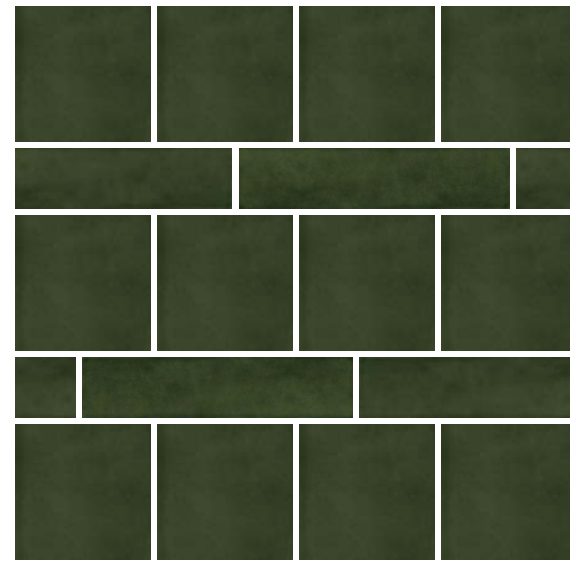

## Pattern Layout Examples

One Color | Shown in Evergreen

Solid • 100%

Vertical Stack

One Color | Shown in Evergreen

Minimal • 100%

Vertical Stack

One Color | Shown in Evergreen

Solid 4.5" x 4.5" • 100%

One Color | Shown in Evergreen

Solid 4.5" x 4.5" • 66.6%

Solid 2" x 9" • 33.3%

Alternating Offset Horizontal Bands

## Pattern Layout Examples

One Color | Shown in Evergreen

Balanced • 100%

Vertical Stack

One Color | Shown in Evergreen

Maximal • 100%

Vertical Stack

Two Color | Shown in Evergreen & Sage

## Pattern Layout Examples

Two Color | Shown in Blue & Teal

Each Color & Pattern 12.5%

Alternating Vertical Offset Bands

Three Color | Shown in Blue, Mist, & Teal

Each Color & Pattern 12.5%

Vertical Stack - Random