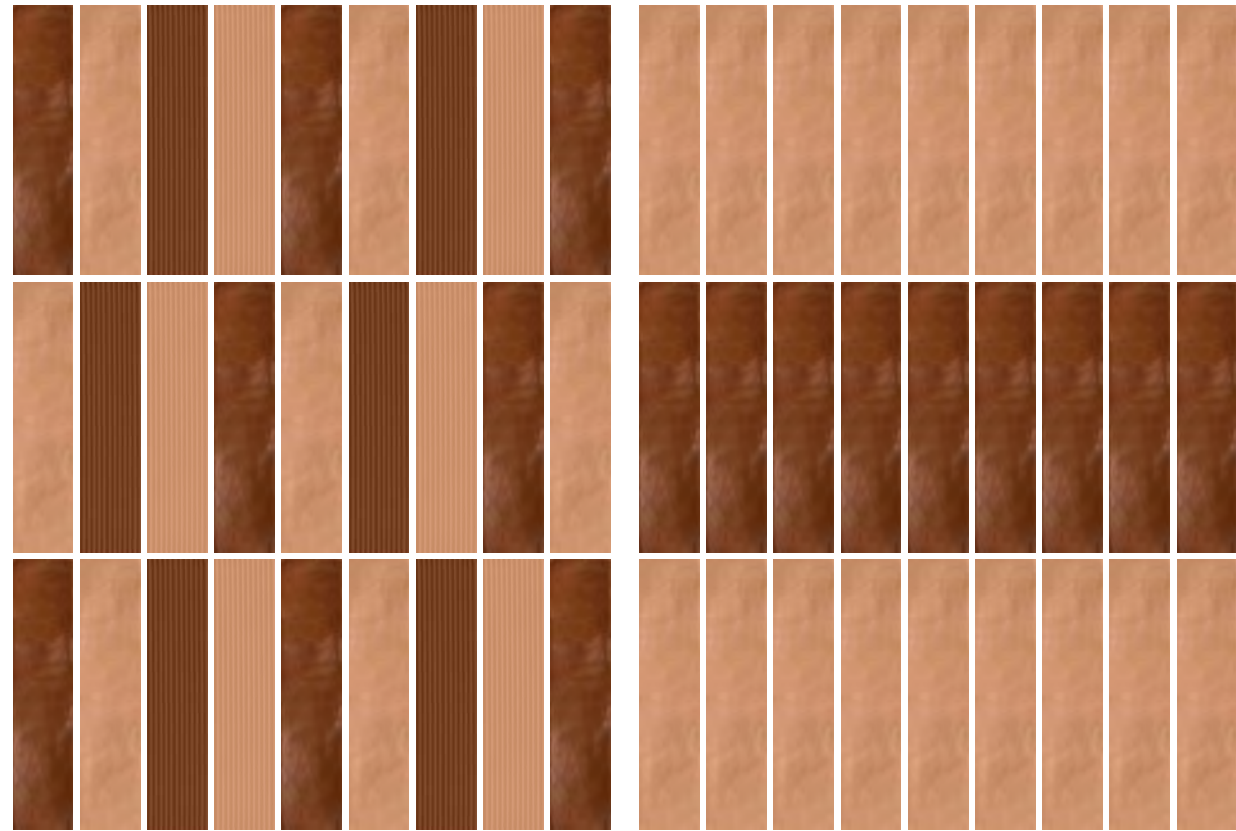

Pattern Layout Examples

Two Color | Shown in Blush & Chestnut

Solid • 25% Each Color

Maximal • 25% Each Color

Vertical Stack - Offset

Two Color | Shown in Blush & Chestnut

Solid #1 • 66%   Solid #2 • 33%

Alternating Horizontal Bands