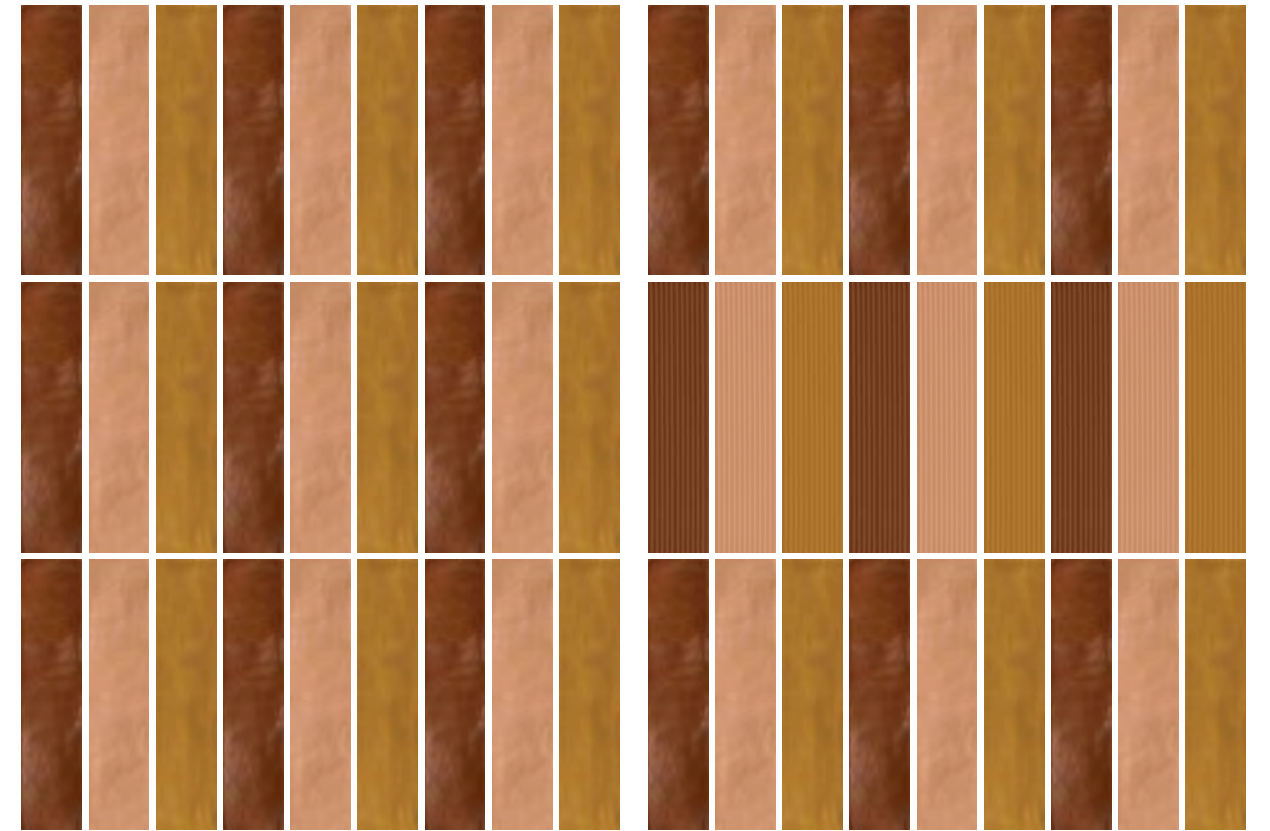

**Two Color | Shown in Evergreen & Sage**  
 Solid • 66.6%  
 Balanced • 33.3%  
 Alternating Offset Vertical Bands

**Four Color | Shown in Evergreen, Sage, Taupe, & White**  
 Solid • 25% Each Color  
 Alternating Checkerboard Bands

## Pattern Layout Examples

Two Color | Shown in Blush & Chestnut

Solid • 25% Each Color

Maximal • 25% Each Color

Vertical Stack - Offset

Two Color | Shown in Blush & Chestnut

Solid #1 • 66%      Solid #2 • 33%

Alternating Horizontal Bands

Two Color | Shown in Blush & Chestnut

Solid • Each Color 50%

Alternating Vertical Bands

Two Color | Shown in Blush & Chestnut

Solid • Each Color 50%

Horizontal Offset

## Pattern Layout Examples

Three Color | Shown in Blush, Chestnut, Camel

Solid • 33.3% Each Color

Vertical Bands

Three Color | Shown in Blush, Chestnut, Camel

Solid • Each Color 22%

Maximal • Each Color 11%