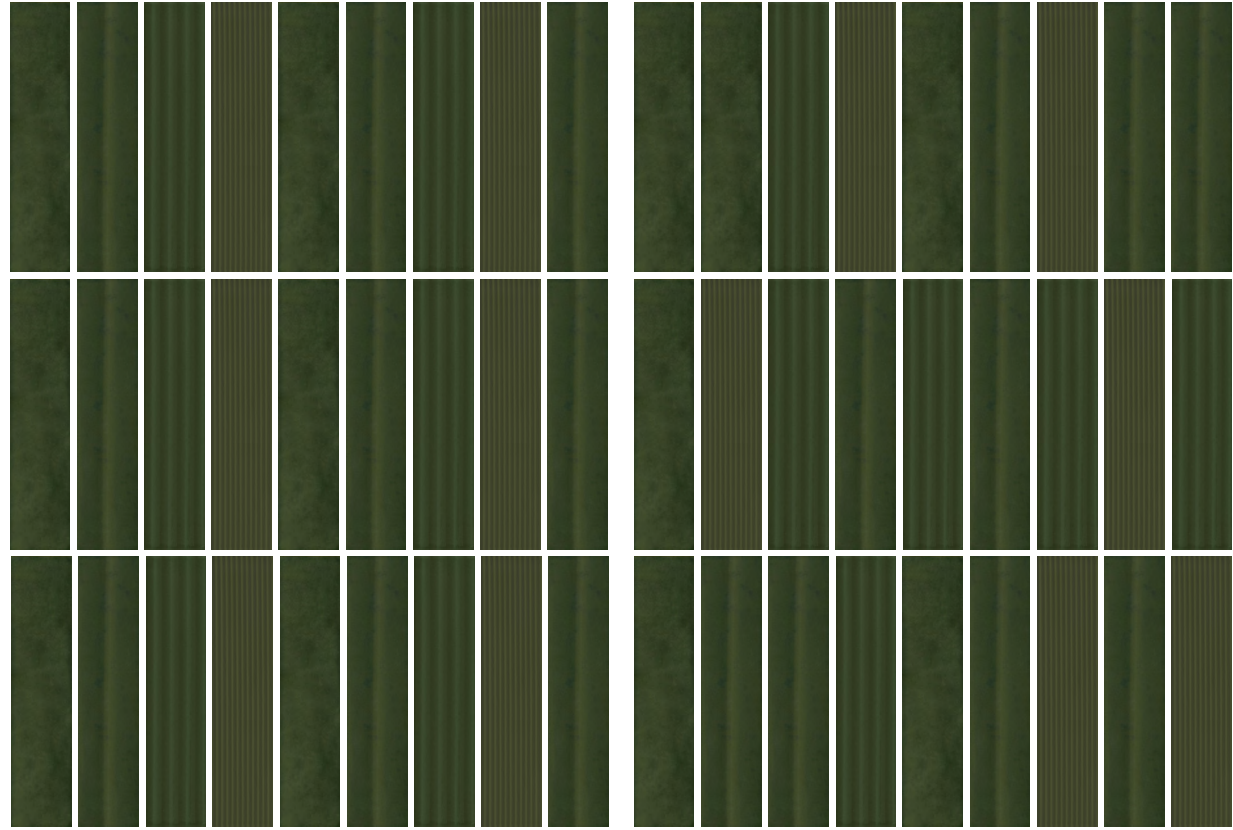

## Pattern Layout Examples

One Color | Shown in Evergreen

Balanced • 100%

Vertical Stack

One Color | Shown in Evergreen

Maximal • 100%

Vertical Stack

Two Color | Shown in Evergreen & Sage

Solid • 50% Each Color

Checkerboard

Two Color | Shown in Evergreen & Sage

Solid #1 • 66.6%

Solid #2 • 33.3%

Inset

## Pattern Layout Examples

**One Color | Shown in Evergreen**  
 Solid, Maximal, Minimal, Balanced •  
 25% Each  
 Vertical Stack - Bands

**One Color | Shown in Evergreen**  
 Solid, Maximal, Minimal, Balanced •  
 25% Each  
 Vertical Stack - Random

**Two Color | Shown in Evergreen & Sage**  
 Solid • 66.6%  
 Balanced • 33.3%  
 Alternating Offset Vertical Bands

**Four Color | Shown in Evergreen, Sage, Taupe, & White**  
 Solid • 25% Each Color  
 Alternating Checkerboard Bands