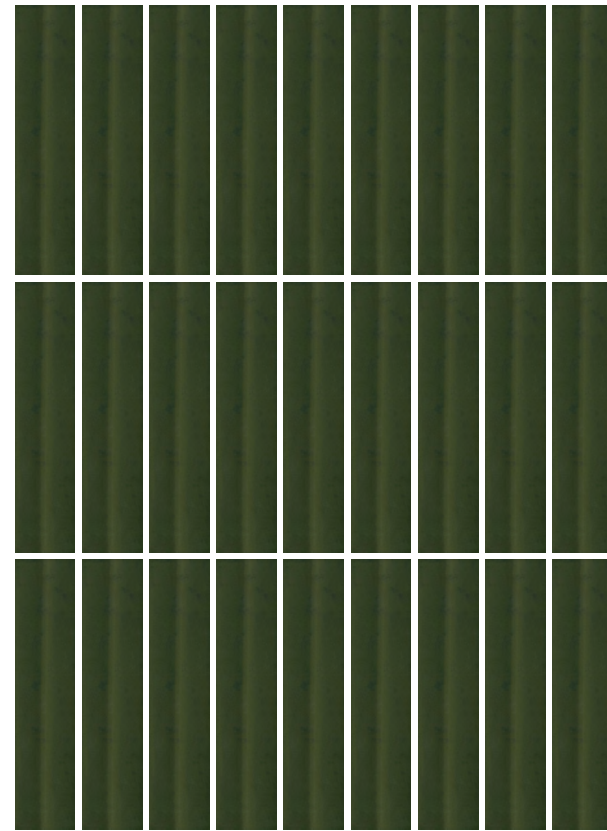

## Pattern Layout Examples

One Color | Shown in Evergreen

Solid • 100%

Vertical Stack

One Color | Shown in Evergreen

Minimal • 100%

Vertical Stack

One Color | Shown in Evergreen

## Pattern Layout Examples

Two Color | Shown in Blue & Teal

Each Color & Pattern 12.5%

Alternating Vertical Offset Bands

Three Color | Shown in Blue, Mist, & Teal

Each Color & Pattern 12.5%

Vertical Stack - Random