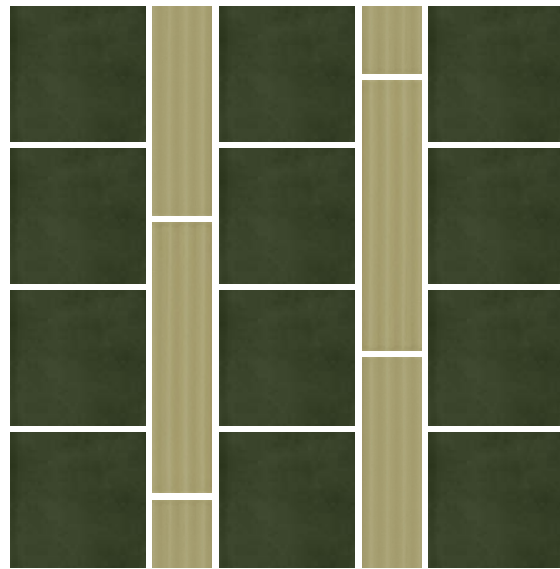

## Pattern Layout Examples

One Color | Shown in Evergreen

Balanced • 100%

Vertical Stack

One Color | Shown in Evergreen

Maximal • 100%

Vertical Stack

Two Color | Shown in Evergreen & Sage

Solid • 50% Each Color

Checkerboard

Two Color | Shown in Evergreen & Sage

Solid #1 • 66.6%

Solid #2 • 33.3%

Inset

## Pattern Layout Examples

**One Color | Shown in Evergreen**  
 Solid, Maximal, Minimal, Balanced •  
 25% Each  
 Vertical Stack - Bands

**One Color | Shown in Evergreen**  
 Solid, Maximal, Minimal, Balanced •  
 25% Each  
 Vertical Stack - Random

**Two Color | Shown in Evergreen & Sage**  
 Solid • 66.6%  
 Balanced • 33.3%  
 Alternating Offset Vertical Bands

**Four Color | Shown in Evergreen, Sage, Taupe, & White**  
 Solid • 25% Each Color  
 Alternating Checkerboard Bands