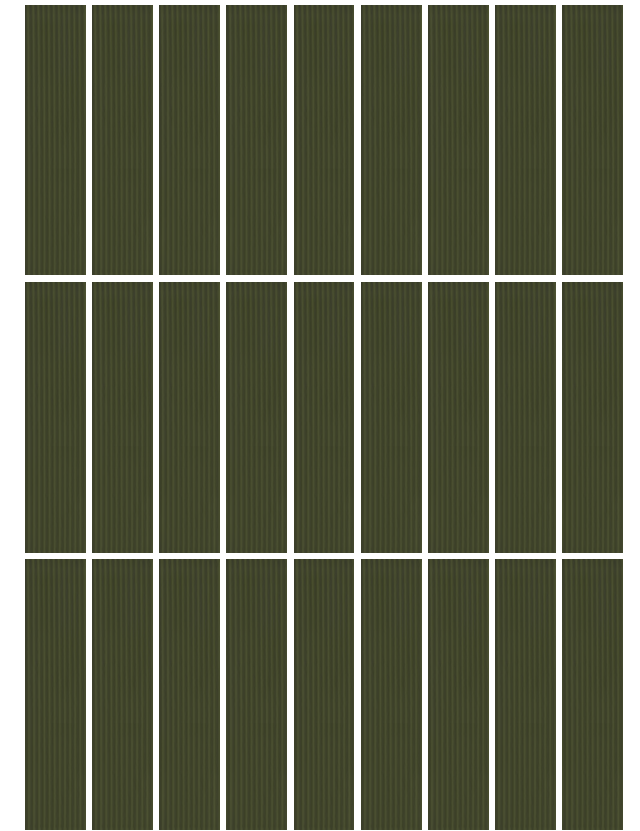

## Pattern Layout Examples

One Color | Shown in Evergreen

Solid • 100%

Vertical Stack

One Color | Shown in Evergreen

Minimal • 100%

Vertical Stack

One Color | Shown in Evergreen

Solid 4.5" x 4.5" • 100%

One Color | Shown in Evergreen

Solid 4.5" x 4.5" • 66.6%

Solid 2" x 9" • 33.3%

Alternating Offset Horizontal Bands

## Pattern Layout Examples

One Color | Shown in Evergreen

Balanced • 100%

Vertical Stack

One Color | Shown in Evergreen

Maximal • 100%

Vertical Stack

Two Color | Shown in Evergreen & Sage

## Pattern Layout Examples

Two Color | Shown in Blue & Teal

Each Color & Pattern 12.5%

Alternating Vertical Offset Bands

Three Color | Shown in Blue, Mist, & Teal

Each Color & Pattern 12.5%

Vertical Stack - Random