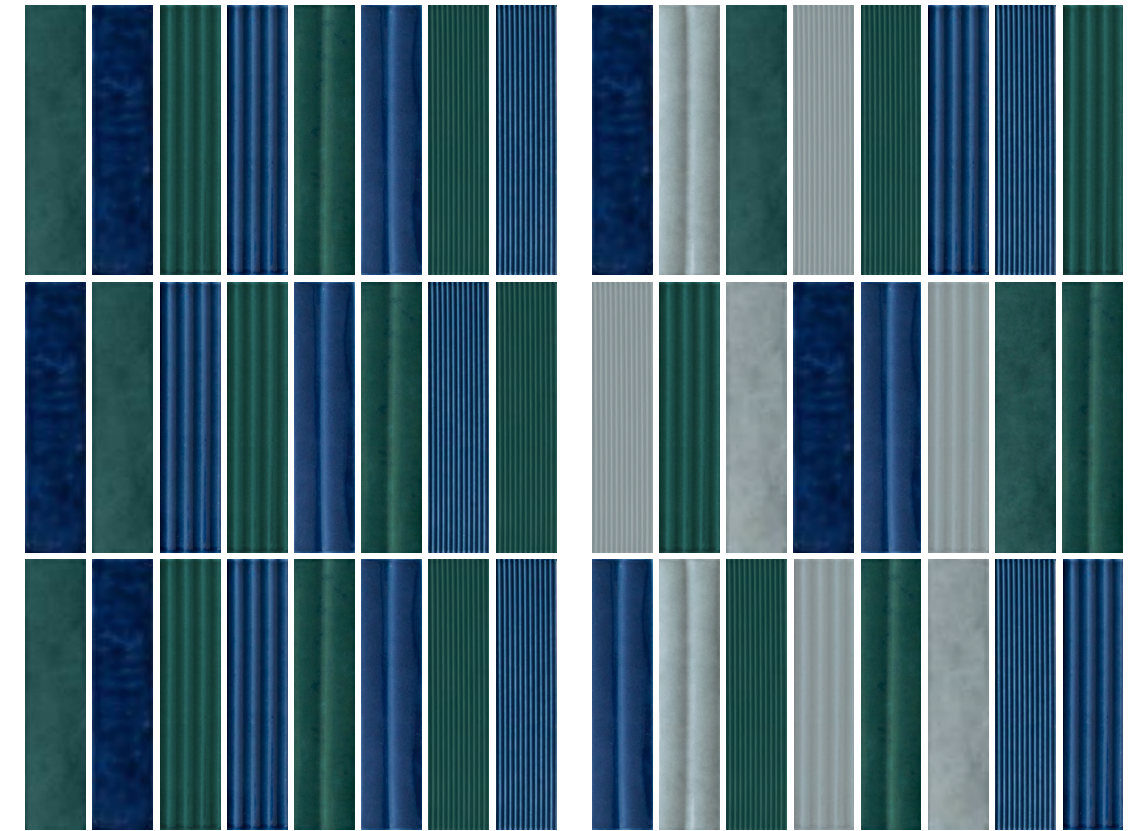

Alternating Vertical Bands

Three Color | Shown in Blush, Chestnut, Camel

Solid • 33.3% Each Color

Horizontal Bands

Three Color | Shown in Blush, Chestnut, Camel

Solid & Maximal Each Color & Pattern 16.6%

Alternating Vertical Bands

## Pattern Layout Examples

Two Color | Shown in Blue & Mist

Solid • 78%

Balanced, Maximal, Minimal • 7% Each

Vertical Stack - Random

Two Color | Shown in Blue & Mist

Each Color & Pattern 12.5%

Vertical Offset Bands

Two Color | Shown in Blue & Mist

Solid • Each Color 50%

Doubled Vertical Bands

## Pattern Layout Examples

Two Color | Shown in Blue & Teal

Each Color & Pattern 12.5%

Alternating Vertical Offset Bands

Three Color | Shown in Blue, Mist, & Teal

Each Color & Pattern 12.5%

Vertical Stack - Random