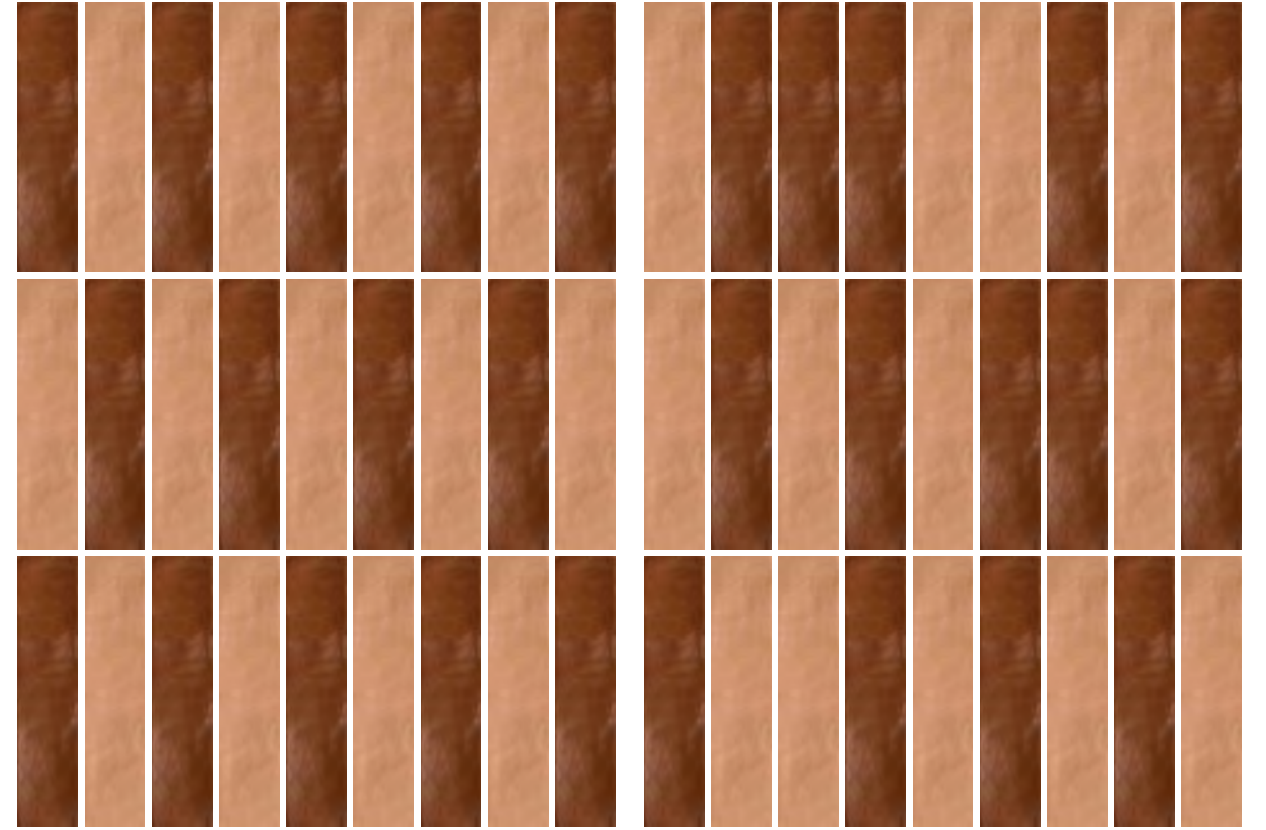

Pattern Layout Examples

Two Color | Shown in Blush & Chestnut
Solid • 50% Each Color
Vertical Stack - Offset

Two Color | Shown in Blush & Chestnut
Solid • 50% Each Color
Vertical Stack - Random