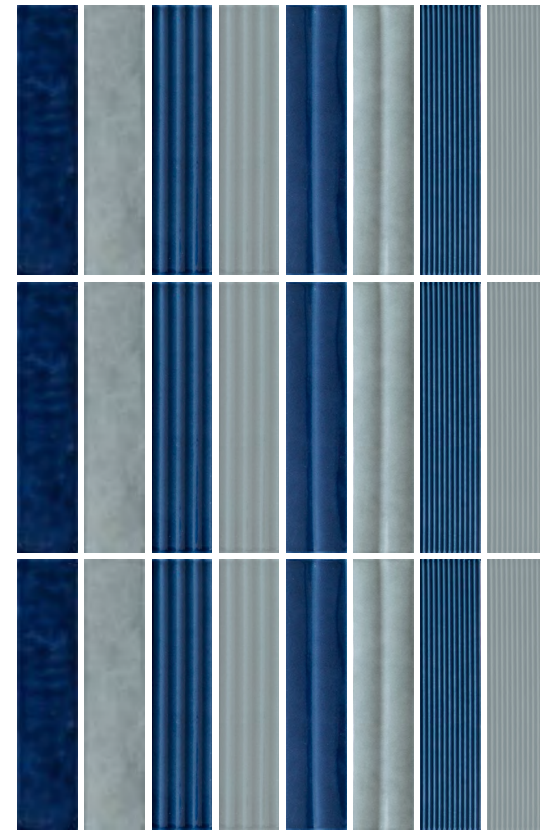

## Pattern Layout Examples

Three Color | Shown in Blush, Chestnut, Camel

Solid • 33.3% Each Color

Vertical Bands

Three Color | Shown in Blush, Chestnut, Camel

Solid • Each Color 22%

Maximal • Each Color 11%

Alternating Vertical Bands

Three Color | Shown in Blush, Chestnut, Camel

Solid • 33.3% Each Color

Horizontal Bands

Three Color | Shown in Blush, Chestnut, Camel

Solid & Maximal Each Color & Pattern 16.6%

Alternating Vertical Bands

## Pattern Layout Examples

Two Color | Shown in Blue & Mist

Solid • 78%

Balanced, Maximal, Minimal • 7% Each

Vertical Stack - Random

Two Color | Shown in Blue & Mist

Each Color & Pattern 12.5%

Vertical Offset Bands

Two Color | Shown in Blue & Mist

Solid • Each Color 50%

Doubled Vertical Bands