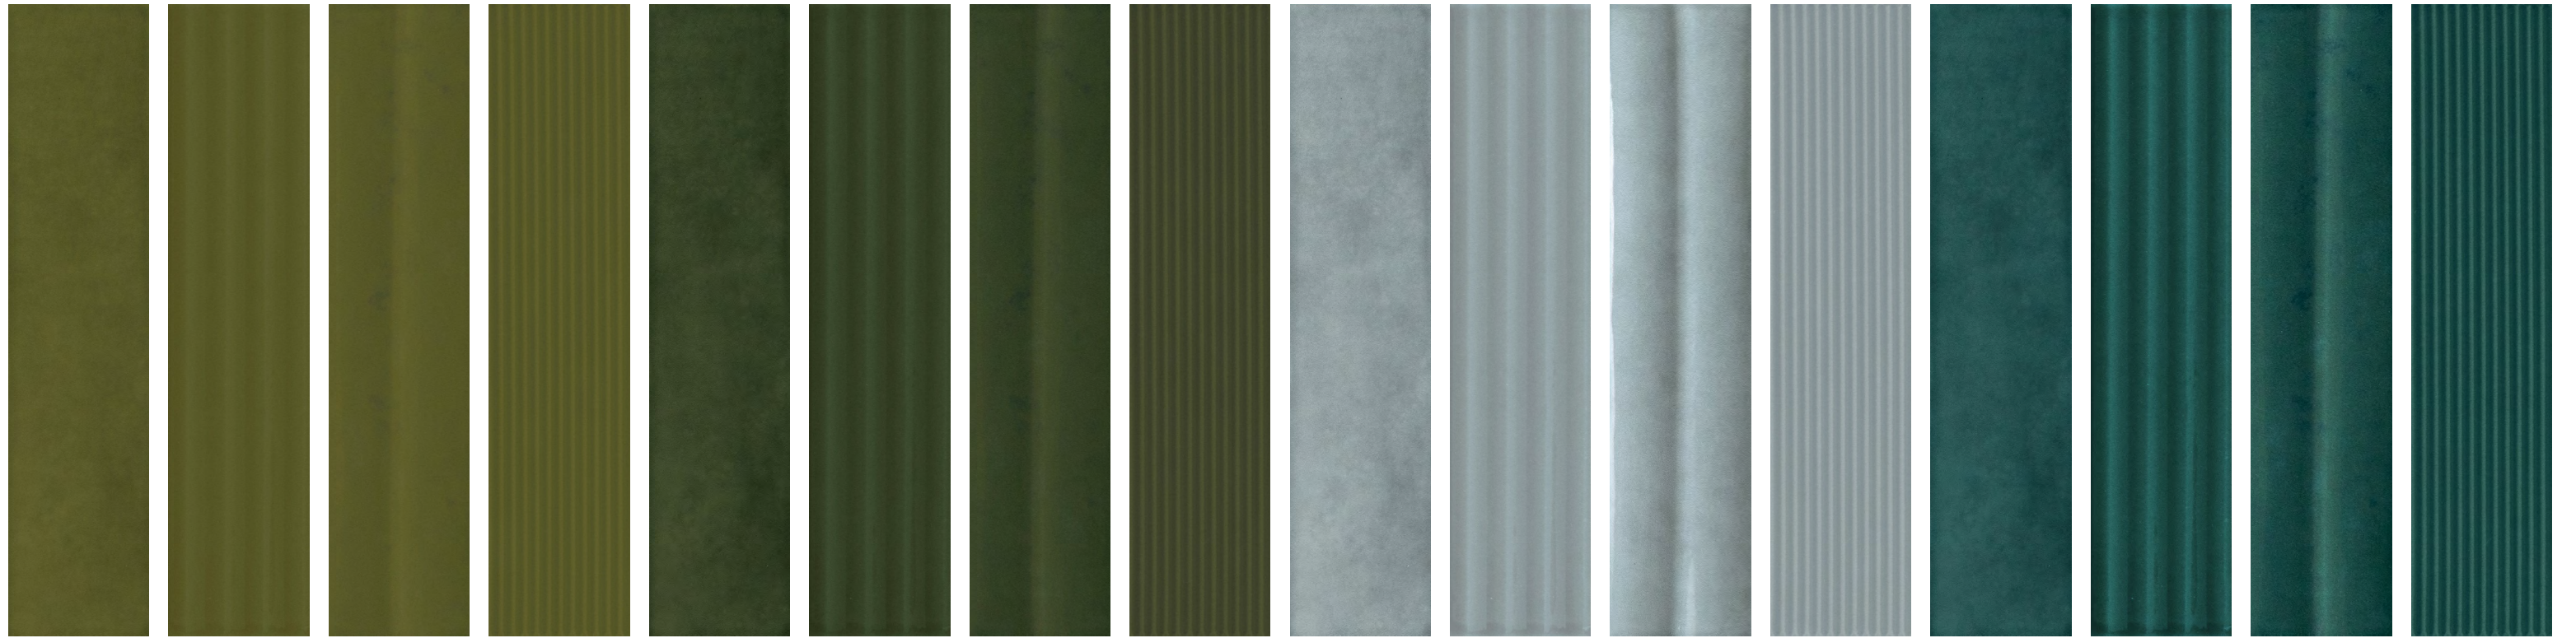

Moss Moss Balanced Moss Minimal Moss Maximal Evergreen Evergreen Balanced Evergreen Minimal Evergreen Maximal Mist Mist Balanced Mist Minimal Mist Maximal Teal Teal Balanced Teal Minimal Teal Maximal