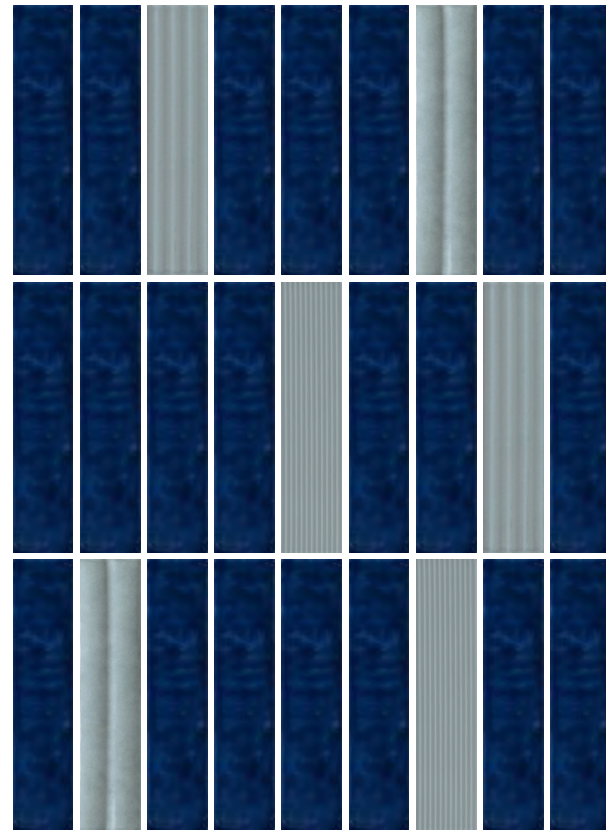

**Two Color | Shown in Evergreen & Sage**  
 Solid • 66.6%  
 Balanced • 33.3%  
 Alternating Offset Vertical Bands

**Four Color | Shown in Evergreen, Sage, Taupe, & White**  
 Solid • 25% Each Color  
 Alternating Checkerboard Bands

## Pattern Layout Examples

Three Color | Shown in Blush, Chestnut, Camel

Solid • 33.3% Each Color

Vertical Bands

Three Color | Shown in Blush, Chestnut, Camel

Solid • Each Color 22%

Maximal • Each Color 11%

Alternating Vertical Bands

Three Color | Shown in Blush, Chestnut, Camel

Solid • 33.3% Each Color

Horizontal Bands

Three Color | Shown in Blush, Chestnut, Camel

Solid & Maximal Each Color & Pattern 16.6%

Alternating Vertical Bands

## Pattern Layout Examples

Two Color | Shown in Blue & Mist

Solid • 78%

Balanced, Maximal, Minimal • 7% Each

Vertical Stack - Random

Two Color | Shown in Blue & Mist

Each Color & Pattern 12.5%

Vertical Offset Bands