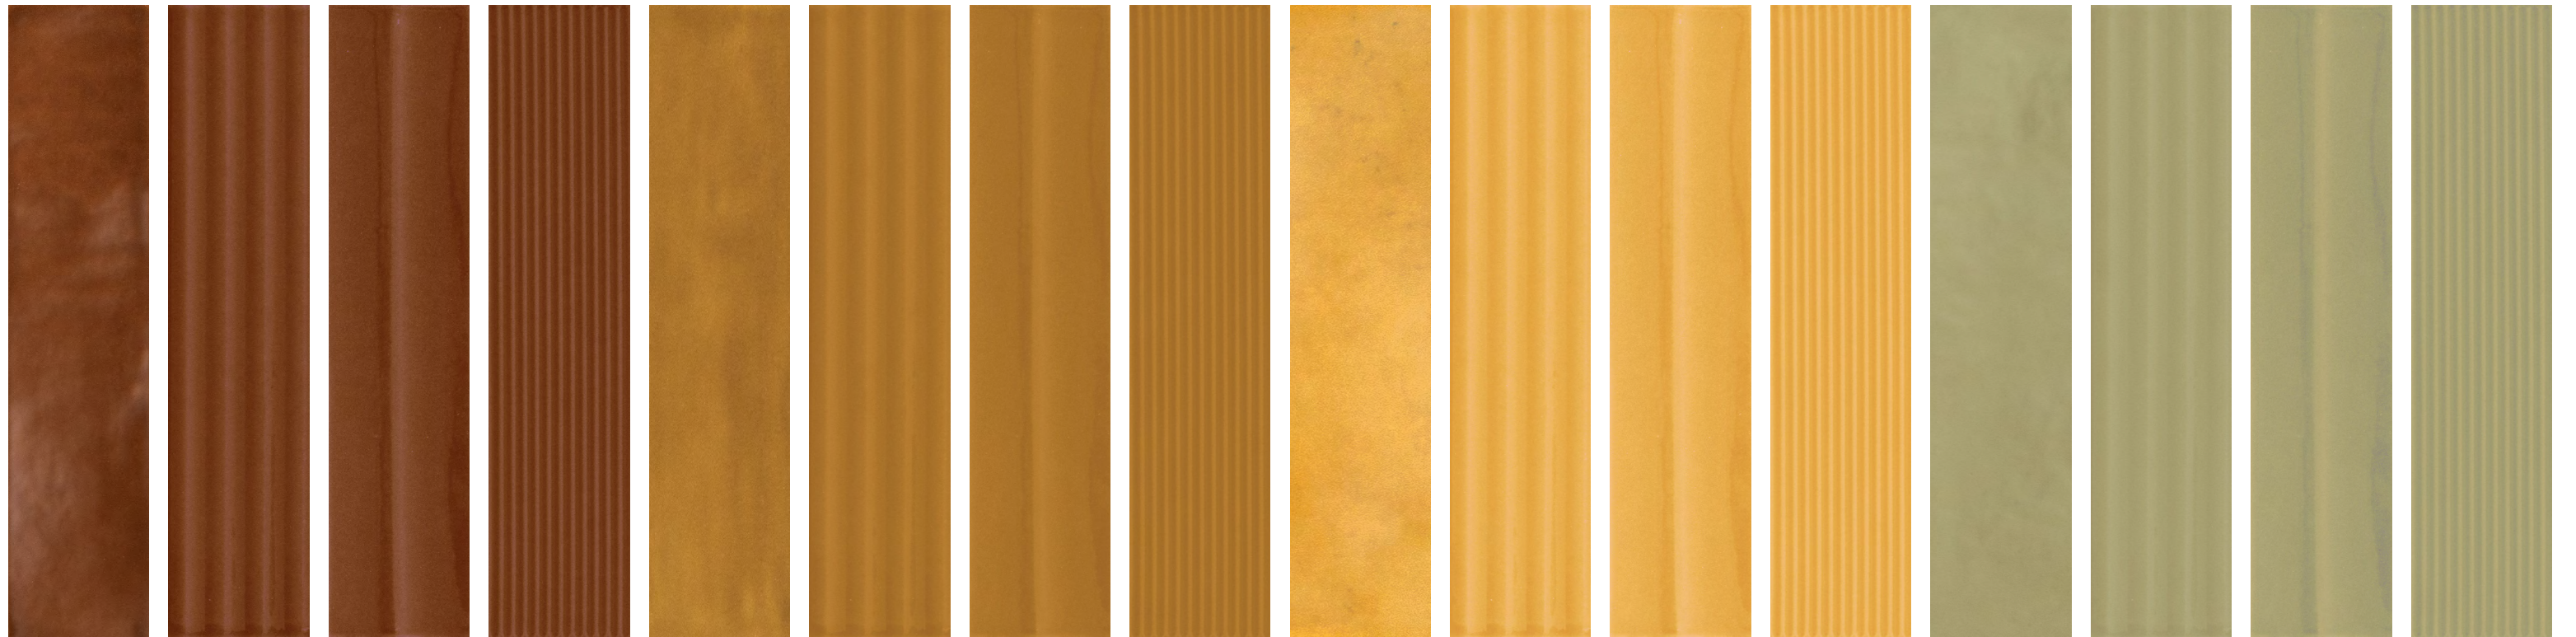

Chestnut Chestnut Balanced Chestnut Minimal Chestnut Maximal Camel Camel Balanced Camel Minimal Camel Maximal Yellow Yellow Balanced Yellow Minimal Yellow Maximal Sage Sage Balanced Sage Minimal Sage Maximal